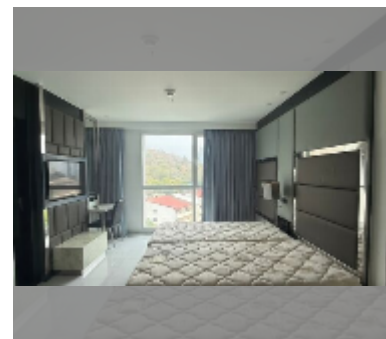

Condo for sale 2 bedroom 84.83 m² in Sky Residences Pattaya, Pattaya

฿ 6,400,000

UNIT PARAMETERS:

UID	FS-243280
quota	foreign quota
type	2 bedroom
size	84.83m²
floor	6
view	sea view

PROJECT PARAMETERS:

district	Pratumnak
buildings	1
floors	33
start of construction	2013
built in	2016
maintenance	฿ 50,898/year

FACILITIES:

General information: highrise, meters to beach: 500, minutes to beach: 2, covered parking.

Swimming pool: swimming pool, rooftop pool, infinity view, sunbathing area.

Chill zone: garden, rooftop chillout.

Health zone: gym, sauna.

Other: reception, lobby, kids playgarden, CCTV, security.