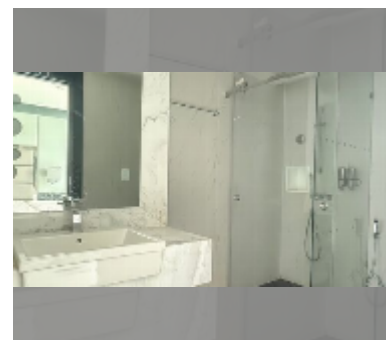

Condo for sale 2 bedroom 84.83 m² in Sky Residences Pattaya, Pattaya

฿ 6,400,000

UNIT PARAMETERS:

UID	FS-243280
quota	foreign quota
type	2 bedroom
size	84.83m ²
floor	6
view	sea view

PROJECT PARAMETERS:

district	Pratumnak
buildings	1
floors	33
start of construction	2013
built in	2016
maintenance	฿ 50,898/year

Health zone: gym, sauna.

Other: reception, lobby, kids playgarden, CCTV, security.

[details](#)