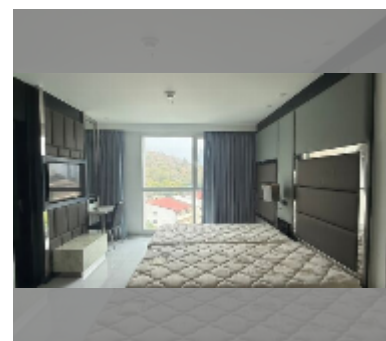

Condo for sale 2 bedroom 84.83 m² in Sky Residences Pattaya, Pattaya

฿ 6,400,000

UNIT PARAMETERS:

UID	FS-243280
quota	foreign quota
type	2 bedroom
size	84.83m²
floor	6
view	sea view

PROJECT PARAMETERS:

district	Pratumnak
buildings	1
floors	33
start of construction	2013
built in	2016
maintenance	฿ 50,898/year

FACILITIES:

General information: highrise, meters to beach: 500, minutes to beach: 2, covered parking.

Swimming pool: swimming pool, rooftop pool, infinity view, sunbathing area.

Chill zone: garden, rooftop chillout.

Health zone: gym, sauna.

Other: reception, lobby, kids playgarden, CCTV, security.