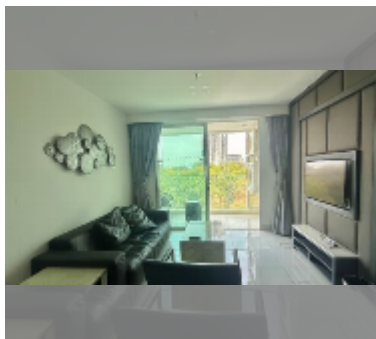

Condo for sale 2 bedroom 84.83 m² in Sky Residences Pattaya, Pattaya

฿ 6,400,000

UNIT PARAMETERS:

UID	FS-243280
quota	foreign quota
type	2 bedroom
size	84.83m²
floor	6
view	sea view

PROJECT PARAMETERS:

district	Pratumnak
buildings	1
floors	33
start of construction	2013
built in	2016
maintenance	฿ 50,898/year

FACILITIES:

General information: highrise, meters to beach: 500, minutes to beach: 2, covered parking.

Swimming pool: swimming pool, rooftop pool, infinity view, sunbathing area.

Chill zone: garden, rooftop chillout.

Health zone: gym, sauna.

Other: reception, lobby, kids playgarden, CCTV, security.