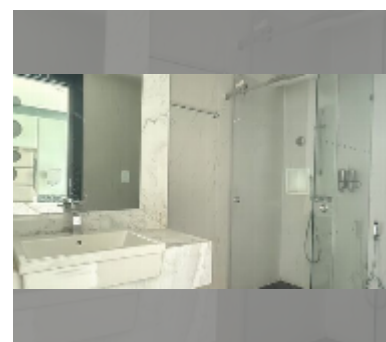

Condo for sale 2 bedroom 84.83 m² in Sky Residences Pattaya, Pattaya

฿ 6,400,000

UNIT PARAMETERS:

UID	FS-243280
quota	foreign quota
type	2 bedroom
size	84.83m ²
floor	6
view	sea view

PROJECT PARAMETERS:

district	Pratumnak
buildings	1
floors	33
start of construction	2013
built in	2016
maintenance	฿ 50,898/year

Health zone: gym, sauna.

Other: reception, lobby, kids playgarden, CCTV, security.

[details](#)