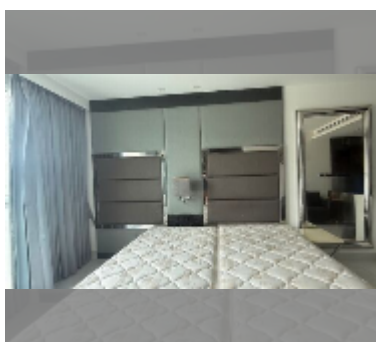

Condo for sale 2 bedroom 84.83 m² in Sky Residences Pattaya, Pattaya

฿ 6,400,000

UNIT PARAMETERS:

UID	FS-243280
quota	foreign quota
type	2 bedroom
size	84.83m²
floor	6
view	sea view

PROJECT PARAMETERS:

district	Pratumnak
buildings	1
floors	33
start of construction	2013
built in	2016
maintenance	฿ 50,898/year

FACILITIES:

General information: highrise, meters to beach: 500, minutes to beach: 2, covered parking.

Swimming pool: swimming pool, rooftop pool, infinity view, sunbathing area.

Chill zone: garden, rooftop chillout.

Health zone: gym, sauna.

Other: reception, lobby, kids playgarden, CCTV, security.