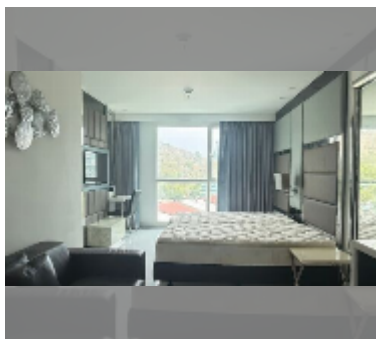

Condo for sale 2 bedroom 84.83 m² in Sky Residences Pattaya, Pattaya

฿ 6,400,000

UNIT PARAMETERS:

UID	FS-243280
quota	foreign quota
type	2 bedroom
size	84.83m²
floor	6
view	sea view

PROJECT PARAMETERS:

district	Pratumnak
buildings	1
floors	33
start of construction	2013
built in	2016
maintenance	฿ 50,898/year

FACILITIES:

General information: highrise, meters to beach: 500, minutes to beach: 2, covered parking.

Swimming pool: swimming pool, rooftop pool, infinity view, sunbathing area.

Chill zone: garden, rooftop chillout.

Health zone: gym, sauna.

Other: reception, lobby, kids playgarden, CCTV, security.