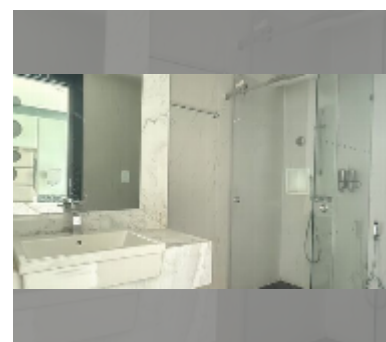

Condo for sale 2 bedroom 84.83 m² in Sky Residences Pattaya, Pattaya

฿ 6,400,000

UNIT PARAMETERS:

UID	FS-243280
quota	foreign quota
type	2 bedroom
size	84.83m²
floor	6
view	sea view

PROJECT PARAMETERS:

district	Pratumnak
buildings	1
floors	33
start of construction	2013
built in	2016
maintenance	฿ 50,898/year

FACILITIES:

General information: highrise, meters to beach: 500, minutes to beach: 2, covered parking.

Swimming pool: swimming pool, rooftop pool, infinity view, sunbathing area.

Chill zone: garden, rooftop chillout.

Health zone: gym, sauna.

Other: reception, lobby, kids playgarden, CCTV, security.