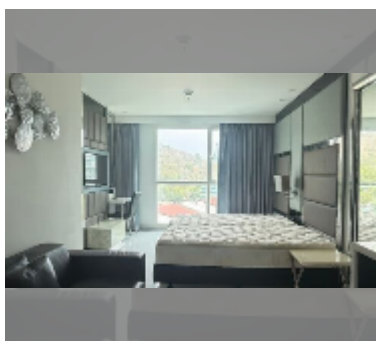

Condo for sale 2 bedroom 84.83 m² in Sky Residences Pattaya, Pattaya

฿ 6,400,000

UNIT PARAMETERS:

UID	FS-243280
quota	foreign quota
type	2 bedroom
size	84.83m²
floor	6
view	sea view

PROJECT PARAMETERS:

district	Pratumnak
buildings	1
floors	33
start of construction	2013
built in	2016
maintenance	฿ 50,898/year

FACILITIES:

General information: highrise, meters to beach: 500, minutes to beach: 2, covered parking.

Swimming pool: swimming pool, rooftop pool, infinity view, sunbathing area.

Chill zone: garden, rooftop chillout.

Health zone: gym, sauna.

Other: reception, lobby, kids playgarden, CCTV, security.