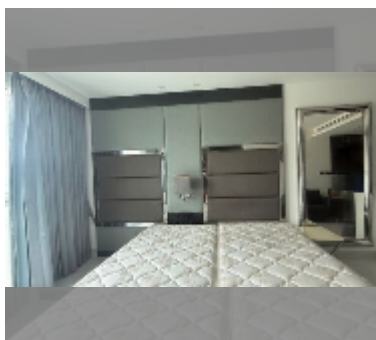

Condo for sale 2 bedroom 84.83 m² in Sky Residences Pattaya, Pattaya

฿ 6,400,000

UNIT PARAMETERS:

UID	FS-243280
quota	foreign quota
type	2 bedroom
size	84.83m²
floor	6
view	sea view

PROJECT PARAMETERS:

district	Pratumnak
buildings	1
floors	33
start of construction	2013
built in	2016
maintenance	฿ 50,898/year

FACILITIES:

General information: highrise, meters to beach: 500, minutes to beach: 2, covered parking.

Swimming pool: swimming pool, rooftop pool, infinity view, sunbathing area.

Chill zone: garden, rooftop chillout.

Health zone: gym, sauna.

Other: reception, lobby, kids playgarden, CCTV, security.