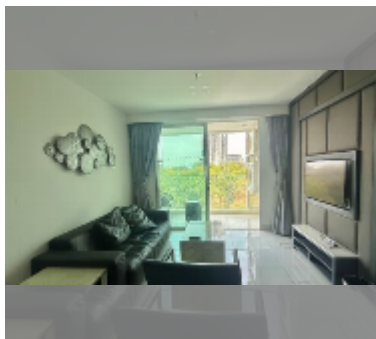

Condo for sale 2 bedroom 84.83 m² in Sky Residences Pattaya, Pattaya

฿ 6,400,000

UNIT PARAMETERS:

UID	FS-243280
quota	foreign quota
type	2 bedroom
size	84.83m ²
floor	6
view	sea view

PROJECT PARAMETERS:

district	Pratumnak
buildings	1
floors	33
start of construction	2013
built in	2016
maintenance	฿ 50,898/year

Health zone: gym, sauna.

Other: reception, lobby, kids playgarden, CCTV, security.

[details](#)