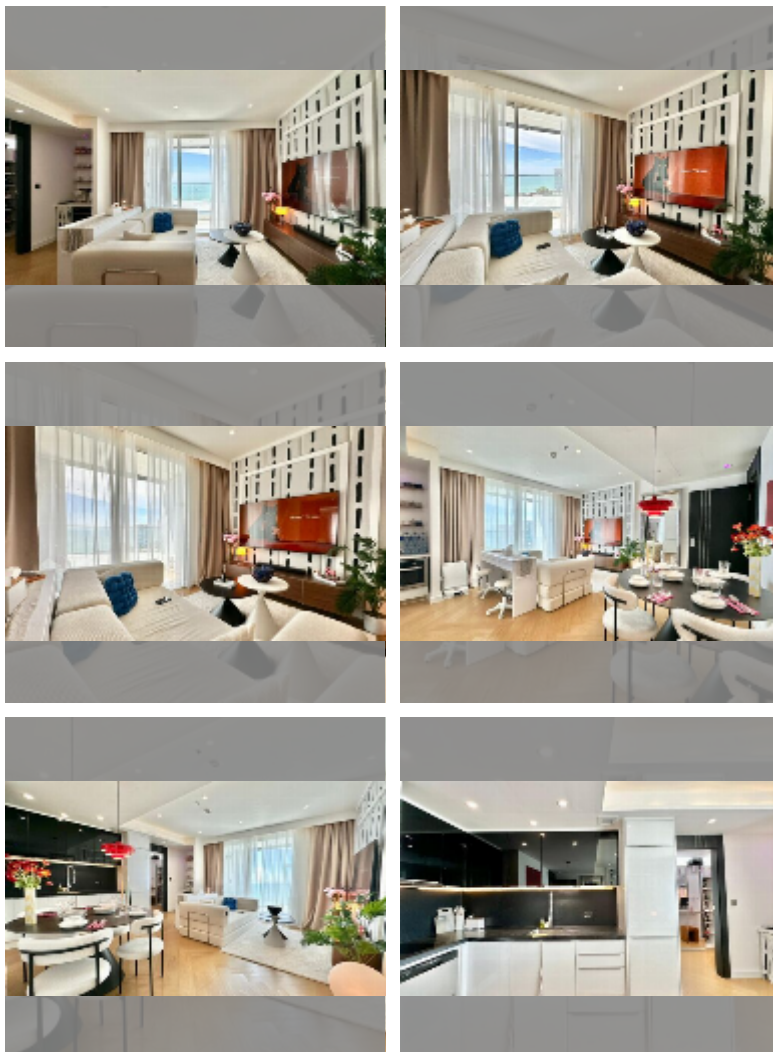

Condo for sale 2 bedroom 84 m² in Sky Residences Pattaya, Pattaya

฿ 10,900,000

UNIT PARAMETERS:

UID	FS-243279
quota	foreign quota
type	2 bedroom
size	84m ²
floor	11
view	sea view
quality	good
equipment: furniture, smart home system, air conditioner, television, refrigerator	
online viewing	yes

Swimming pool: swimming pool, rooftop pool, infinity view, sunbathing area.

Chill zone: garden, rooftop chillout.

Health zone: gym, sauna.

Other: reception, lobby, kids playgarden, CCTV, security.

[details](#)