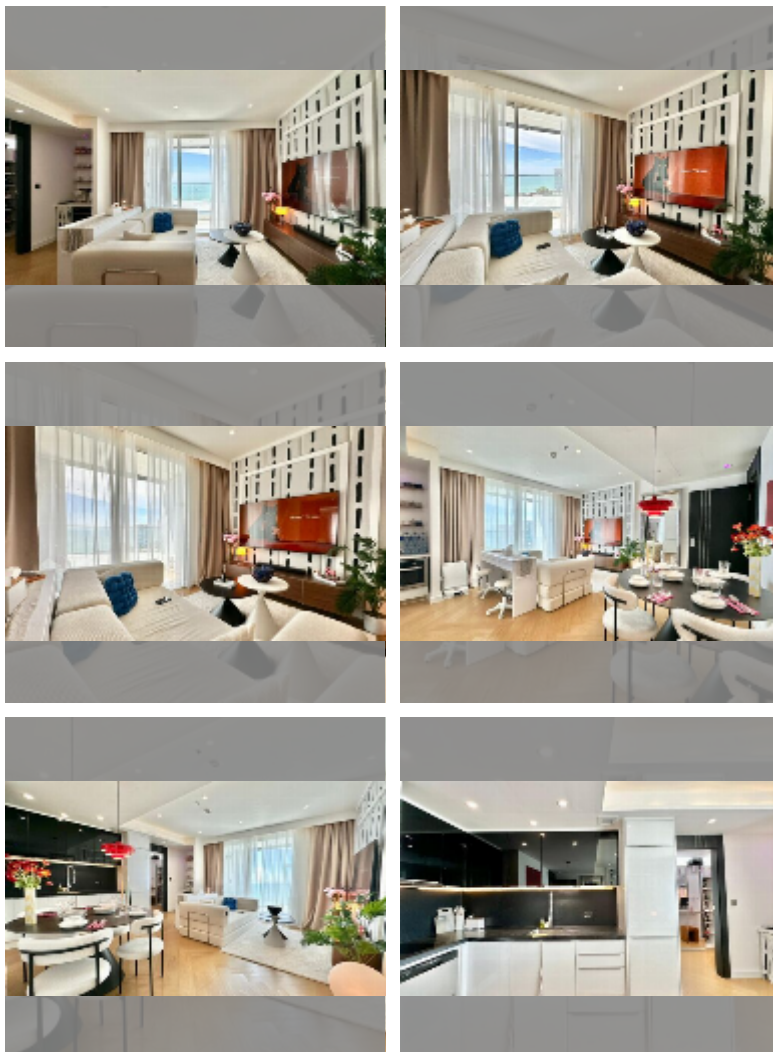

Condo for sale 2 bedroom 84 m² in Sky Residences Pattaya, Pattaya

฿ 10,900,000

UNIT PARAMETERS:

UID	FS-243279
quota	foreign quota
type	2 bedroom
size	84m ²
floor	11
view	sea view
quality	good
equipment: furniture, smart home system, air conditioner, television, refrigerator	
online viewing	yes

Swimming pool: swimming pool, rooftop pool, infinity view, sunbathing area.

Chill zone: garden, rooftop chillout.

Health zone: gym, sauna.

Other: reception, lobby, kids playgarden, CCTV, security.

details