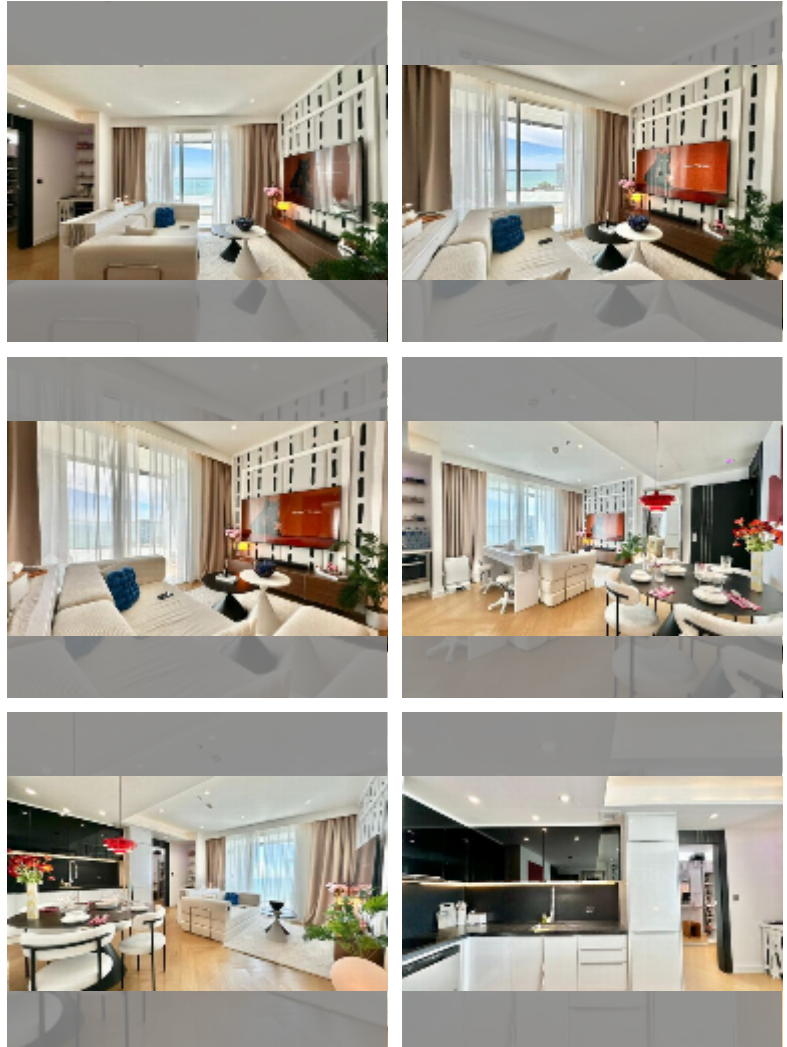

Condo for sale 2 bedroom 84 m² in Sky Residences Pattaya, Pattaya

฿ 10,900,000

UNIT PARAMETERS:

UID	FS-243279
quota	foreign quota
type	2 bedroom
size	84m ²
floor	11
view	sea view
quality	good
equipment: furniture, smart home system, air conditioner, television, refrigerator	
online viewing	yes

Swimming pool: swimming pool, rooftop pool, infinity view, sunbathing area.

Chill zone: garden, rooftop chillout.

Health zone: gym, sauna.

Other: reception, lobby, kids playgarden, CCTV, security.

details