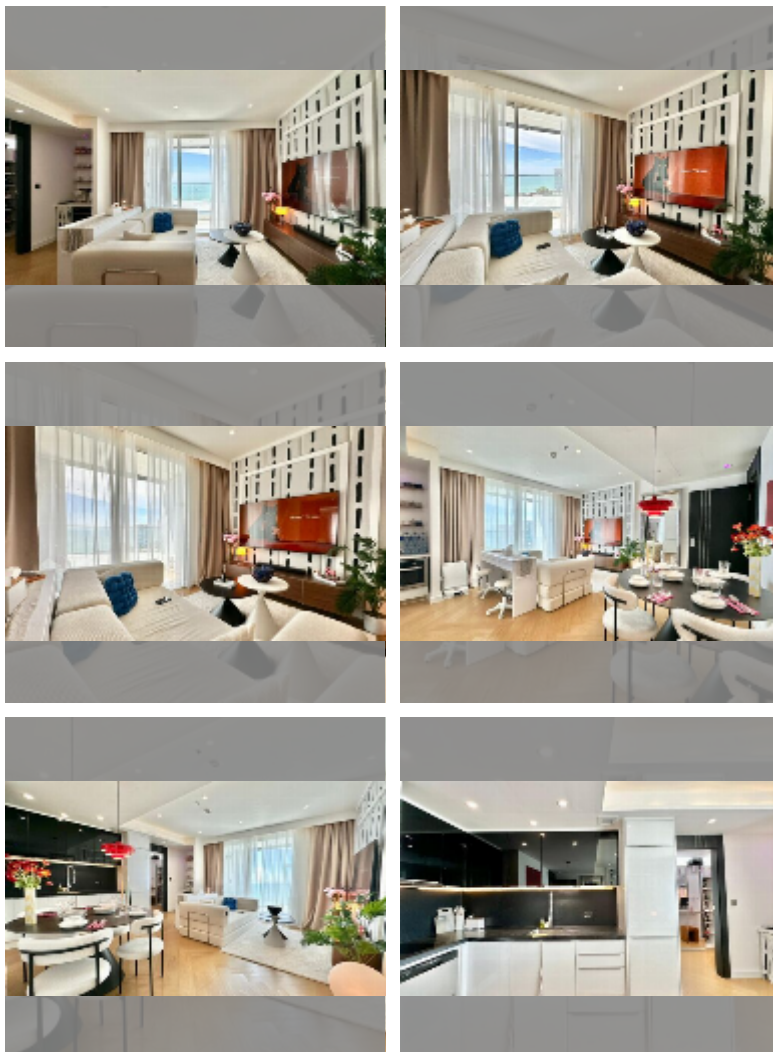

Condo for sale 2 bedroom 84 m² in Sky Residences Pattaya, Pattaya

฿ 10,900,000

UNIT PARAMETERS:

UID	FS-243279
quota	foreign quota
type	2 bedroom
size	84m²
floor	11
view	sea view
quality	good
equipment: furniture, smart home system, air conditioner, television, refrigerator	
online viewing	yes

PROJECT PARAMETERS:

district	Pratumnak
buildings	1
floors	33
start of construction	2013
built in	2016
maintenance	฿ 50,400/year

FACILITIES:

General information: highrise, meters to beach: 500, minutes to beach: 2, covered parking.

Swimming pool: swimming pool, rooftop pool, infinity view, sunbathing area.

Chill zone: garden, rooftop chillout.

Health zone: gym, sauna.

Other: reception, lobby, kids playgarden, CCTV, security.