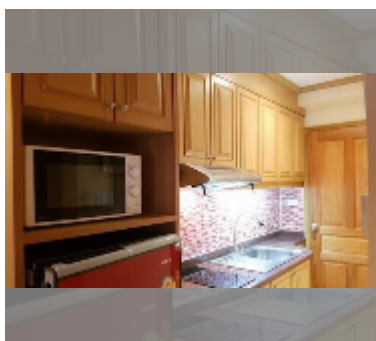

Condo for sale studio 30 m² in Jomtien beach condominium, Pattaya

฿ 1,380,000

UNIT PARAMETERS:

UID	FS-243276
quota	foreign quota
type	studio
size	30m²
floor	5
view	city view
equipment: furniture, air conditioner, television, refrigerator	

PROJECT PARAMETERS:

district	Jomtien
buildings	5
floors	18
built in	1993

FACILITIES:

General information: highrise, open parking.

Swimming pool: swimming pool.

Chill zone: chill zone.

Health zone: gym.

Other: CCTV, security, minimart.