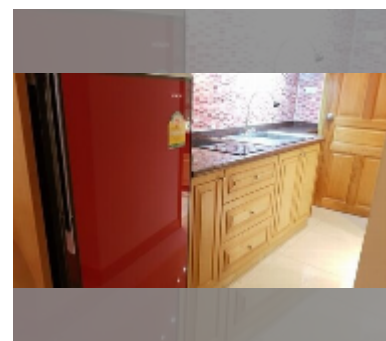

Condo for sale studio 30 m² in Jomtien beach condominium, Pattaya

฿ 1,380,000

UNIT PARAMETERS:

UID	FS-243276
quota	foreign quota
type	studio
size	30m²
floor	5
view	city view
equipment: furniture, air conditioner, television, refrigerator	

PROJECT PARAMETERS:

district	Jomtien
buildings	5
floors	18
built in	1993

FACILITIES:

General information: highrise, open parking.

Swimming pool: swimming pool.

Chill zone: chill zone.

Health zone: gym.

Other: CCTV, security, minimart.