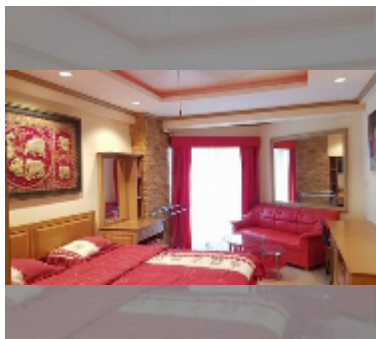

Condo for sale studio 30 m² in Jomtien beach condominium, Pattaya

฿ 1,380,000

UNIT PARAMETERS:

UID	FS-243276
quota	foreign quota
type	studio
size	30m²
floor	5
view	city view
equipment: furniture, air conditioner, television, refrigerator	

PROJECT PARAMETERS:

district	Jomtien
buildings	5
floors	18
built in	1993

FACILITIES:

General information: highrise, open parking.

Swimming pool: swimming pool.

Chill zone: chill zone.

Health zone: gym.

Other: CCTV, security, minimart.