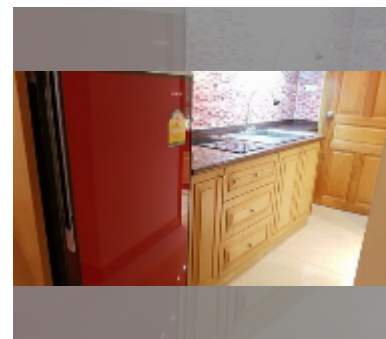

Condo for sale studio 30 m² in Jomtien beach condominium, Pattaya

฿ 1,380,000

UNIT PARAMETERS:

UID	FS-243276
quota	foreign quota
type	studio
size	30m²
floor	5
view	city view
equipment: furniture, air conditioner, television, refrigerator	

PROJECT PARAMETERS:

district	Jomtien
buildings	5
floors	18
built in	1993

FACILITIES:

- General information: highrise, open parking.
- Swimming pool: swimming pool.
- Chill zone: chill zone.
- Health zone: gym.
- Other: CCTV, security, minimart.