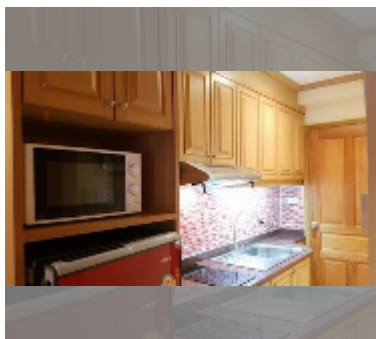

Condo for sale studio 30 m² in Jomtien beach condominium, Pattaya

฿ 1,380,000

UNIT PARAMETERS:

UID	FS-243276
quota	foreign quota
type	studio
size	30m²
floor	5
view	city view
equipment: furniture, air conditioner, television, refrigerator	

PROJECT PARAMETERS:

district	Jomtien
buildings	5
floors	18
built in	1993

FACILITIES:

- General information: highrise, open parking.
- Swimming pool: swimming pool.
- Chill zone: chill zone.
- Health zone: gym.
- Other: CCTV, security, minimart.