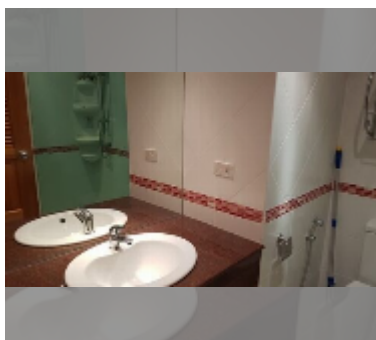

Condo for sale studio 30 m² in Jomtien beach condominium, Pattaya

฿ 1,380,000

UNIT PARAMETERS:

UID	FS-243276
quota	foreign quota
type	studio
size	30m²
floor	5
view	city view
equipment: furniture, air conditioner, television, refrigerator	

PROJECT PARAMETERS:

district	Jomtien
buildings	5
floors	18
built in	1993

FACILITIES:

- General information: highrise, open parking.
- Swimming pool: swimming pool.
- Chill zone: chill zone.
- Health zone: gym.
- Other: CCTV, security, minimart.