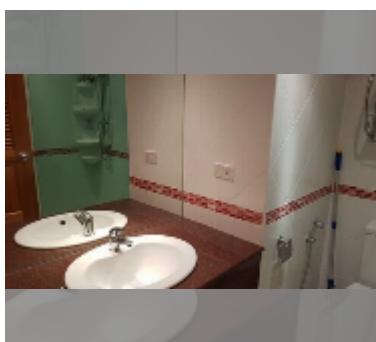

Condo for sale studio 30 m² in Jomtien beach condominium, Pattaya

฿ 1,380,000

UNIT PARAMETERS:

UID	FS-243276
quota	foreign quota
type	studio
size	30m²
floor	5
view	city view
equipment: furniture, air conditioner, television, refrigerator	

PROJECT PARAMETERS:

district	Jomtien
buildings	5
floors	18
built in	1993

FACILITIES:

General information: highrise, open parking.

Swimming pool: swimming pool.

Chill zone: chill zone.

Health zone: gym.

Other: CCTV, security, minimart.