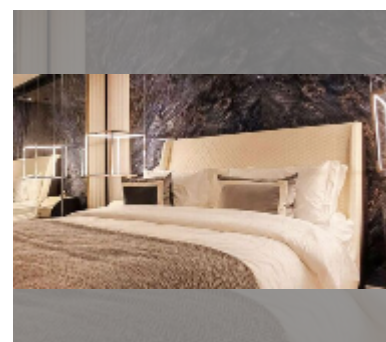

Condo for sale studio 20 m² in Grand Solaire Pattaya, Pattaya

฿ 2,260,000

UNIT PARAMETERS:

UID	FS-243275
quota	foreign quota
type	studio
size	20m²
floor	42
view	sea view

PROJECT PARAMETERS:

district	Thappraya
buildings	1
floors	67
built in	2025
maintenance	฿ 9,600/year

FACILITIES:

General information: highrise, open parking, multy-level parking.

Swimming pool: swimming pool, rooftop pool, jacuzzi, sunbathing area.

Chill zone: chill zone, rooftop chillout.

Health zone: gym.

Other: lobby, CCTV, security, laundry.