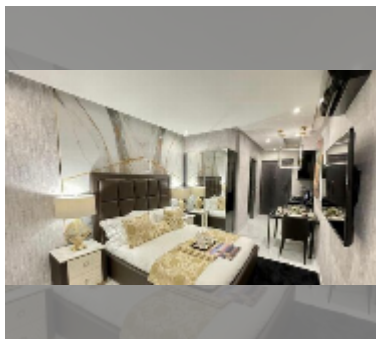

Condo for sale studio 20 m² in Grand Solaire Pattaya, Pattaya

฿ 2,260,000

UNIT PARAMETERS:

UID	FS-243275
quota	foreign quota
type	studio
size	20m²
floor	42
view	sea view

PROJECT PARAMETERS:

district	Thappraya
buildings	1
floors	67
built in	2025
maintenance	฿ 9,600/year

FACILITIES:

General information: highrise, open parking, multy-level parking.

Swimming pool: swimming pool, rooftop pool, jacuzzi, sunbathing area.

Chill zone: chill zone, rooftop chillout.

Health zone: gym.

Other: lobby, CCTV, security, laundry.