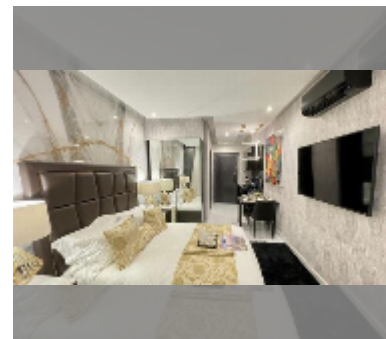

Condo for sale studio 20 m² in Grand Solaire Pattaya, Pattaya

฿ 2,260,000

UNIT PARAMETERS:

UID	FS-243275
quota	foreign quota
type	studio
size	20m²
floor	42
view	sea view

PROJECT PARAMETERS:

district	Thappraya
buildings	1
floors	67
built in	2025
maintenance	฿ 9,600/year

FACILITIES:

General information: highrise, open parking, multy-level parking.

Swimming pool: swimming pool, rooftop pool, jacuzzi, sunbathing area.

Chill zone: chill zone, rooftop chillout.

Health zone: gym.

Other: lobby, CCTV, security, laundry.