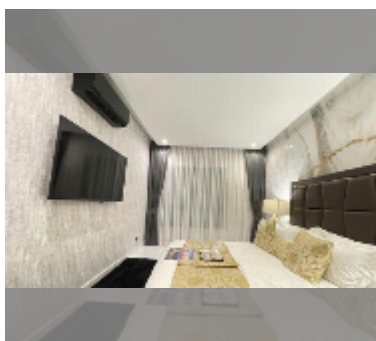

Condo for sale studio 20 m² in Grand Solaire Pattaya, Pattaya

฿ 2,260,000

UNIT PARAMETERS:

| | |
|-------|------------------|
| UID | FS-243275 |
| quota | foreign quota |
| type | studio |
| size | 20m ² |
| floor | 42 |
| view | sea view |

Swimming pool: swimming pool, rooftop pool, jacuzzi, sunbathing area.

Chill zone: chill zone, rooftop chillout.

Health zone: gym.

Other: lobby, CCTV, security, laundry.

details