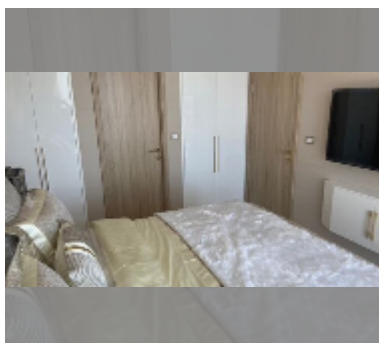

## Condo for sale 1 bedroom 47 m<sup>2</sup> in Copacabana Beach Jomtien, Pattaya

#### UNIT PARAMETERS:

UID	FS-243272
quota	thai quota
type	1 bedroom
size	47m <sup>2</sup>
floor	42
view	sea view
quality	good
equipment: furniture, air conditioner, television, washing-machine, refrigerator	