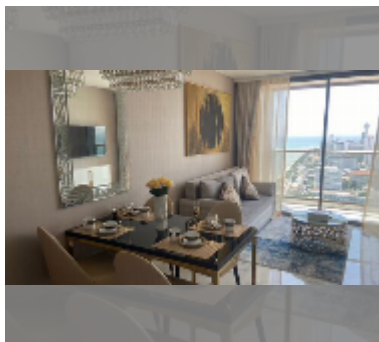

## Condo for sale 1 bedroom 47 m<sup>2</sup> in Copacabana Beach Jomtien, Pattaya

#### UNIT PARAMETERS:

UID	FS-243272
quota	thai quota
type	1 bedroom
size	47m <sup>2</sup>
floor	42
view	sea view
quality	good
equipment: furniture, air conditioner, television, washing-machine, refrigerator	