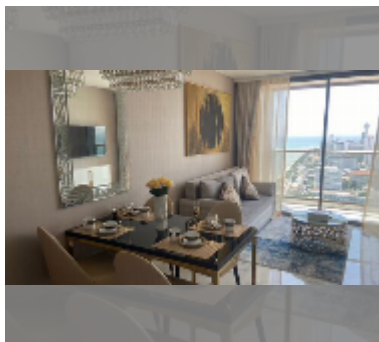

Condo for sale 1 bedroom 47 m² in Copacabana Beach Jomtien, Pattaya

฿ 9,500,000

UNIT PARAMETERS:

UID	FS-243272
quota	thai quota
type	1 bedroom
size	47m ²
floor	42
view	sea view
quality	good
equipment: furniture, air conditioner, television, washing-machine, refrigerator	

PROJECT PARAMETERS:

district	Jomtien
buildings	1
floors	59
built in	2022
maintenance	฿ 28,200/year

FACILITIES:

General information: highrise, meters to beach: 50, minutes to beach: 1, shuttle bus, beach front, open parking, multy-level parking.

Swimming pool: swimming pool, rooftop pool, infinity view, jacuzzi, pool bar , sunbathing area.

Chill zone: chill zone, garden, rooftop chillout.

Health zone: gym, sauna, hamam.

Other: lobby, meeting room, games room, kids playgarden, CCTV, security.