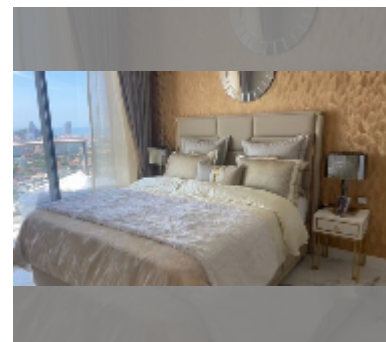

## Condo for sale 1 bedroom 47 m<sup>2</sup> in Copacabana Beach Jomtien, Pattaya

#### UNIT PARAMETERS:

UID	FS-243272
quota	thai quota
type	1 bedroom
size	47m <sup>2</sup>
floor	42
view	sea view
quality	good
equipment: furniture, air conditioner, television, washing-machine, refrigerator	