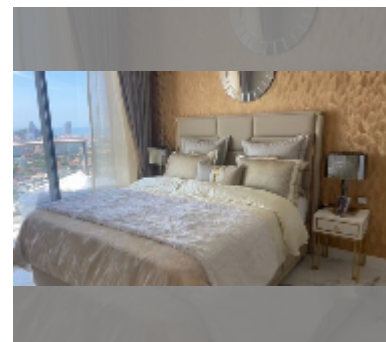

Condo for sale 1 bedroom 47 m² in Copacabana Beach Jomtien, Pattaya

฿ 9,500,000

UNIT PARAMETERS:

UID	FS-243272
quota	thai quota
type	1 bedroom
size	47m²
floor	42
view	sea view
quality	good
equipment: furniture, air conditioner, television, washing-machine, refrigerator	

PROJECT PARAMETERS:

district	Jomtien
buildings	1
floors	59
built in	2022
maintenance	฿ 28,200/year

FACILITIES:

General information: highrise, meters to beach: 50, minutes to beach: 1, shuttle bus, beach front, open parking, multy-level parking.

Swimming pool: swimming pool, rooftop pool, infinity view, jacuzzi, pool bar , sunbathing area.

Chill zone: chill zone, garden, rooftop chillout.

Health zone: gym, sauna, hamam.

Other: lobby, meeting room, games room, kids playgarden, CCTV, security.