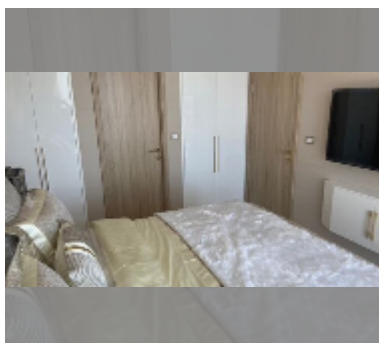

Condo for sale 1 bedroom 47 m² in Copacabana Beach Jomtien, Pattaya

฿ 9,500,000

UNIT PARAMETERS:

UID	FS-243272
quota	thai quota
type	1 bedroom
size	47m²
floor	42
view	sea view
quality	good
equipment: furniture, air conditioner, television, washing-machine, refrigerator	

PROJECT PARAMETERS:

district	Jomtien
buildings	1
floors	59
built in	2022
maintenance	฿ 28,200/year

FACILITIES:

General information: highrise, meters to beach: 50, minutes to beach: 1, shuttle bus, beach front, open parking, multy-level parking.

Swimming pool: swimming pool, rooftop pool, infinity view, jacuzzi, pool bar , sunbathing area.

Chill zone: chill zone, garden, rooftop chillout.

Health zone: gym, sauna, hamam.

Other: lobby, meeting room, games room, kids playgarden, CCTV, security.