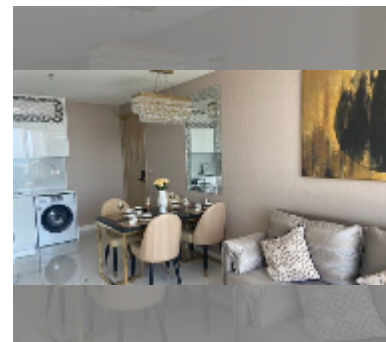

Condo for sale 1 bedroom 47 m² in Copacabana Beach Jomtien, Pattaya

฿ 9,500,000

UNIT PARAMETERS:

UID	FS-243272
quota	thai quota
type	1 bedroom
size	47m ²
floor	42
view	sea view
quality	good
equipment: furniture, air conditioner, television, washing-machine, refrigerator	

Swimming pool: swimming pool, rooftop pool, infinity view, jacuzzi, pool bar , sunbathing area.

Chill zone: chill zone, garden, rooftop chillout.

Health zone: gym, sauna, hamam.

Other: lobby, meeting room, games room, kids playgarden, CCTV, security.