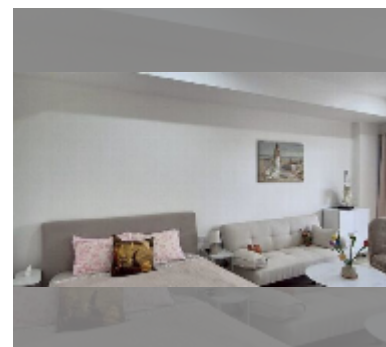

Condo for sale studio 48 m² in Nova Mirage, Pattaya

฿ 2,820,000

UNIT PARAMETERS:

UID	FS-243270
quota	foreign quota
type	studio
size	48m²
floor	2
view	city view
quality	good
equipment: furniture, air conditioner, television, washing-machine, refrigerator	

PROJECT PARAMETERS:

district	Wongamat
buildings	3
floors	8
built in	2007
maintenance	฿ 17,280/year

FACILITIES:

General information: resort, meters to beach: 50, minutes to beach: 3, open parking.

Swimming pool: swimming pool, kids pool.

Chill zone: garden.

Health zone: gym.

Other: games room, CCTV, security, minimart.