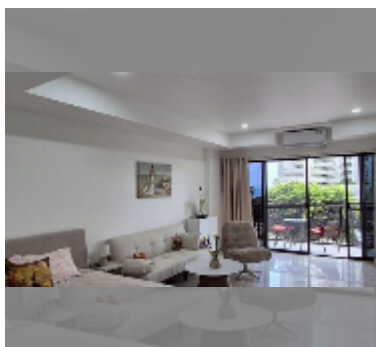

Condo for sale studio 48 m² in Nova Mirage, Pattaya

฿ 2,820,000

UNIT PARAMETERS:

UID	FS-243270
quota	foreign quota
type	studio
size	48m²
floor	2
view	city view
quality	good
equipment: furniture, air conditioner, television, washing-machine, refrigerator	

PROJECT PARAMETERS:

district	Wongamat
buildings	3
floors	8
built in	2007
maintenance	฿ 17,280/year

FACILITIES:

General information: resort, meters to beach: 50, minutes to beach: 3, open parking.

Swimming pool: swimming pool, kids pool.

Chill zone: garden.

Health zone: gym.

Other: games room, CCTV, security, minimart.