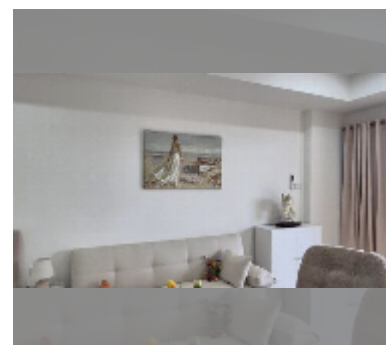

Condo for sale studio 48 m² in Nova Mirage, Pattaya

฿ 2,820,000

UNIT PARAMETERS:

UID	FS-243270
quota	foreign quota
type	studio
size	48m²
floor	2
view	city view
quality	good
equipment: furniture, air conditioner, television, washing-machine, refrigerator	

PROJECT PARAMETERS:

district	Wongamat
buildings	3
floors	8
built in	2007
maintenance	฿ 17,280/year

FACILITIES:

General information: resort, meters to beach: 50, minutes to beach: 3, open parking.

Swimming pool: swimming pool, kids pool.

Chill zone: garden.

Health zone: gym.

Other: games room, CCTV, security, minimart.