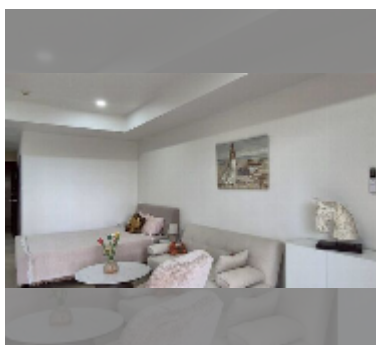

Condo for sale studio 48 m² in Nova Mirage, Pattaya

฿ 2,820,000

UNIT PARAMETERS:

UID	FS-243270
quota	foreign quota
type	studio
size	48m²
floor	2
view	city view
quality	good
equipment: furniture, air conditioner, television, washing-machine, refrigerator	

PROJECT PARAMETERS:

district	Wongamat
buildings	3
floors	8
built in	2007
maintenance	฿ 17,280/year

FACILITIES:

General information: resort, meters to beach: 50, minutes to beach: 3, open parking.

Swimming pool: swimming pool, kids pool.

Chill zone: garden.

Health zone: gym.

Other: games room, CCTV, security, minimart.