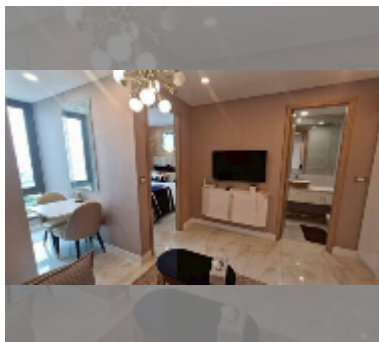

Condo for sale 1 bedroom 29 m² in Copacabana Beach Jomtien, Pattaya

฿ 4,300,000

UNIT PARAMETERS:

UID	FS-243269
quota	thai quota
type	1 bedroom
size	29m²
floor	23
view	sea view
quality	good
equipment: furniture, air conditioner, television, washing-machine, refrigerator	

PROJECT PARAMETERS:

district	Jomtien
buildings	1
floors	59
built in	2022
maintenance	B 17,400/year

FACILITIES:

General information: highrise, meters to beach: 50, minutes to beach: 1, shuttle bus, beach front, open parking, multy-level parking.

Swimming pool: swimming pool, rooftop pool, infinity view, jacuzzi, pool bar , sunbathing area.

Chill zone: chill zone, garden, rooftop chillout.

Health zone: gym, sauna, hamam.

Other: lobby, meeting room, games room, kids playgarden, CCTV, security.