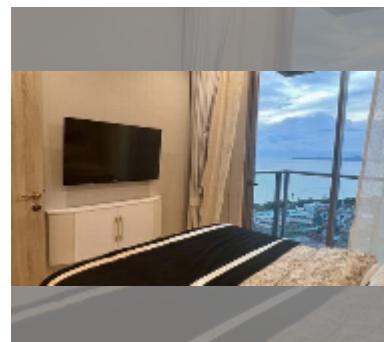

Condo for sale 1 bedroom 29 m² in Copacabana Beach Jomtien, Pattaya

฿ 4,300,000

UNIT PARAMETERS:

UID	FS-243269
quota	thai quota
type	1 bedroom
size	29m²
floor	23
view	sea view
quality	good
equipment: furniture, air conditioner, television, washing-machine, refrigerator	

PROJECT PARAMETERS:

district	Jomtien
buildings	1
floors	59
built in	2022
maintenance	B 17,400/year

FACILITIES:

General information: highrise, meters to beach: 50, minutes to beach: 1, shuttle bus, beach front, open parking, multy-level parking.

Swimming pool: swimming pool, rooftop pool, infinity view, jacuzzi, pool bar , sunbathing area.

Chill zone: chill zone, garden, rooftop chillout.

Health zone: gym, sauna, hamam.

Other: lobby, meeting room, games room, kids playgarden, CCTV, security.