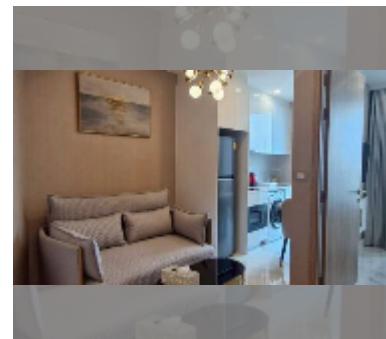

Condo for sale 1 bedroom 29 m² in Copacabana Beach Jomtien, Pattaya

฿ 4,300,000

UNIT PARAMETERS:

UID	FS-243269
quota	thai quota
type	1 bedroom
size	29m²
floor	23
view	sea view
quality	good
equipment: furniture, air conditioner, television, washing-machine, refrigerator	

PROJECT PARAMETERS:

district	Jomtien
buildings	1
floors	59
built in	2022
maintenance	B 17,400/year

FACILITIES:

General information: highrise, meters to beach: 50, minutes to beach: 1, shuttle bus, beach front, open parking, multy-level parking.

Swimming pool: swimming pool, rooftop pool, infinity view, jacuzzi, pool bar , sunbathing area.

Chill zone: chill zone, garden, rooftop chillout.

Health zone: gym, sauna, hamam.

Other: lobby, meeting room, games room, kids playgarden, CCTV, security.