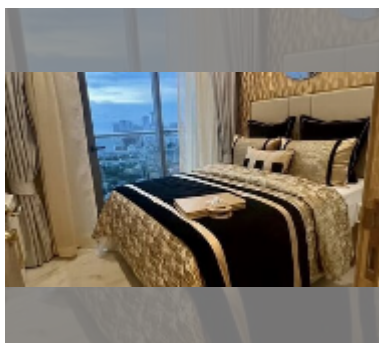

Condo for sale 1 bedroom 29 m² in Copacabana Beach Jomtien, Pattaya

฿ 4,300,000

UNIT PARAMETERS:

UID	FS-243269
quota	thai quota
type	1 bedroom
size	29m²
floor	23
view	sea view
quality	good
equipment: furniture, air conditioner, television, washing-machine, refrigerator	

PROJECT PARAMETERS:

district	Jomtien
buildings	1
floors	59
built in	2022
maintenance	B 17,400/year

FACILITIES:

General information: highrise, meters to beach: 50, minutes to beach: 1, shuttle bus, beach front, open parking, multy-level parking.

Swimming pool: swimming pool, rooftop pool, infinity view, jacuzzi, pool bar , sunbathing area.

Chill zone: chill zone, garden, rooftop chillout.

Health zone: gym, sauna, hamam.

Other: lobby, meeting room, games room, kids playgarden, CCTV, security.