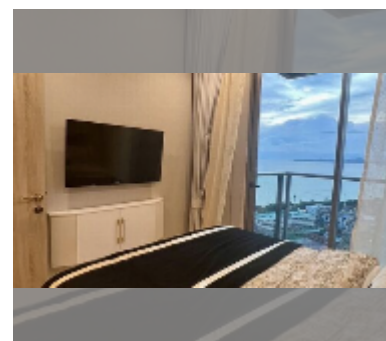

Condo for sale 1 bedroom 29 m² in Copacabana Beach Jomtien, Pattaya

฿ 4,300,000

UNIT PARAMETERS:

UID	FS-243269
quota	thai quota
type	1 bedroom
size	29m²
floor	23
view	sea view
quality	good
equipment: furniture, air conditioner, television, washing-machine, refrigerator	

PROJECT PARAMETERS:

district	Jomtien
buildings	1
floors	59
built in	2022
maintenance	B 17,400/year

FACILITIES:

General information: highrise, meters to beach: 50, minutes to beach: 1, shuttle bus, beach front, open parking, multy-level parking.

Swimming pool: swimming pool, rooftop pool, infinity view, jacuzzi, pool bar , sunbathing area.

Chill zone: chill zone, garden, rooftop chillout.

Health zone: gym, sauna, hamam.

Other: lobby, meeting room, games room, kids playgarden, CCTV, security.