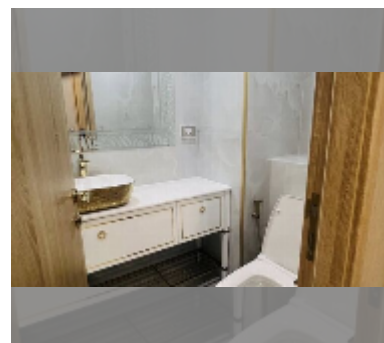

Condo for sale 1 bedroom 29 m² in Copacabana Beach Jomtien, Pattaya

฿ 4,300,000

UNIT PARAMETERS:

UID	FS-243269
quota	thai quota
type	1 bedroom
size	29m²
floor	23
view	sea view
quality	good
equipment: furniture, air conditioner, television, washing-machine, refrigerator	

PROJECT PARAMETERS:

district	Jomtien
buildings	1
floors	59
built in	2022
maintenance	B 17,400/year

FACILITIES:

General information: highrise, meters to beach: 50, minutes to beach: 1, shuttle bus, beach front, open parking, multy-level parking.

Swimming pool: swimming pool, rooftop pool, infinity view, jacuzzi, pool bar , sunbathing area.

Chill zone: chill zone, garden, rooftop chillout.

Health zone: gym, sauna, hamam.

Other: lobby, meeting room, games room, kids playgarden, CCTV, security.