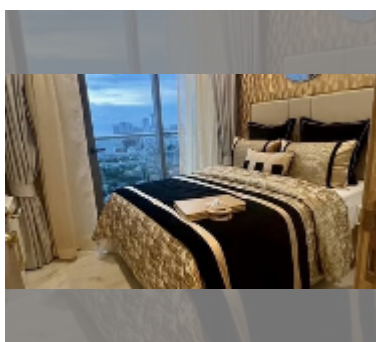

Condo for sale 1 bedroom 29 m² in Copacabana Beach Jomtien, Pattaya

฿ 4,300,000

UNIT PARAMETERS:

UID	FS-243269
quota	thai quota
type	1 bedroom
size	29m²
floor	23
view	sea view
quality	good
equipment: furniture, air conditioner, television, washing-machine, refrigerator	

PROJECT PARAMETERS:

district	Jomtien
buildings	1
floors	59
built in	2022
maintenance	B 17,400/year

FACILITIES:

General information: highrise, meters to beach: 50, minutes to beach: 1, shuttle bus, beach front, open parking, multy-level parking.

Swimming pool: swimming pool, rooftop pool, infinity view, jacuzzi, pool bar , sunbathing area.

Chill zone: chill zone, garden, rooftop chillout.

Health zone: gym, sauna, hamam.

Other: lobby, meeting room, games room, kids playgarden, CCTV, security.