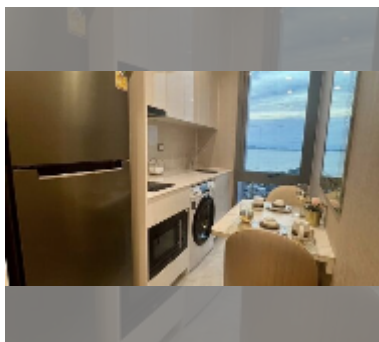

Condo for sale 1 bedroom 29 m² in Copacabana Beach Jomtien, Pattaya

฿ 4,300,000

UNIT PARAMETERS:

UID	FS-243269
quota	thai quota
type	1 bedroom
size	29m²
floor	23
view	sea view
quality	good
equipment: furniture, air conditioner, television, washing-machine, refrigerator	

PROJECT PARAMETERS:

district	Jomtien
buildings	1
floors	59
built in	2022
maintenance	B 17,400/year

FACILITIES:

General information: highrise, meters to beach: 50, minutes to beach: 1, shuttle bus, beach front, open parking, multy-level parking.

Swimming pool: swimming pool, rooftop pool, infinity view, jacuzzi, pool bar , sunbathing area.

Chill zone: chill zone, garden, rooftop chillout.

Health zone: gym, sauna, hamam.

Other: lobby, meeting room, games room, kids playgarden, CCTV, security.