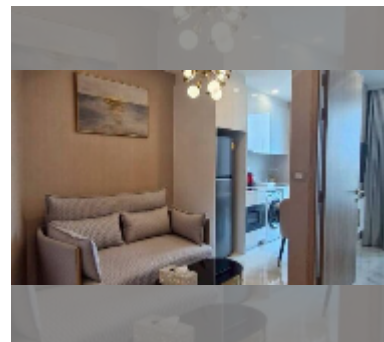

Condo for sale 1 bedroom 29 m² in Copacabana Beach Jomtien, Pattaya

฿ 4,300,000

UNIT PARAMETERS:

UID	FS-243269
quota	thai quota
type	1 bedroom
size	29m²
floor	23
view	sea view
quality	good
equipment: furniture, air conditioner, television, washing-machine, refrigerator	

PROJECT PARAMETERS:

district	Jomtien
buildings	1
floors	59
built in	2022
maintenance	B 17,400/year

FACILITIES:

General information: highrise, meters to beach: 50, minutes to beach: 1, shuttle bus, beach front, open parking, multy-level parking.

Swimming pool: swimming pool, rooftop pool, infinity view, jacuzzi, pool bar , sunbathing area.

Chill zone: chill zone, garden, rooftop chillout.

Health zone: gym, sauna, hamam.

Other: lobby, meeting room, games room, kids playgarden, CCTV, security.