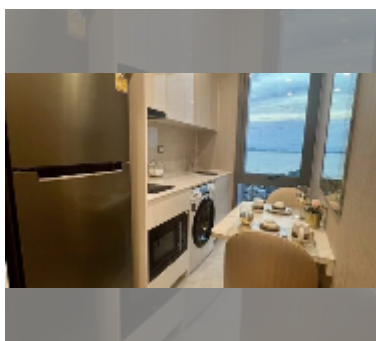

Condo for sale 1 bedroom 29 m² in Copacabana Beach Jomtien, Pattaya

฿ 4,300,000

UNIT PARAMETERS:

UID	FS-243269
quota	thai quota
type	1 bedroom
size	29m²
floor	23
view	sea view
quality	good
equipment: furniture, air conditioner, television, washing-machine, refrigerator	

PROJECT PARAMETERS:

district	Jomtien
buildings	1
floors	59
built in	2022
maintenance	B 17,400/year

FACILITIES:

General information: highrise, meters to beach: 50, minutes to beach: 1, shuttle bus, beach front, open parking, multy-level parking.

Swimming pool: swimming pool, rooftop pool, infinity view, jacuzzi, pool bar , sunbathing area.

Chill zone: chill zone, garden, rooftop chillout.

Health zone: gym, sauna, hamam.

Other: lobby, meeting room, games room, kids playgarden, CCTV, security.