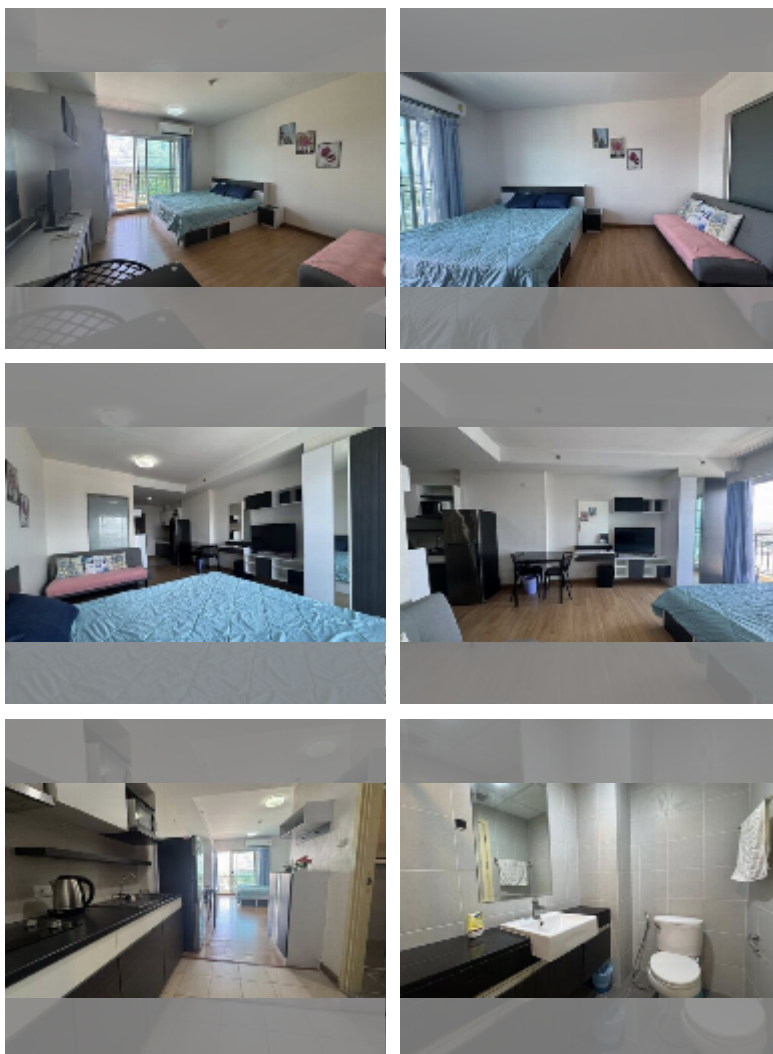

Condo for sale studio 32 m² in Supalai Mare, Pattaya

฿ 1,650,000

UNIT PARAMETERS:

UID	FS-243259
quota	foreign quota
type	studio
size	32m²
floor	21
view	city view

PROJECT PARAMETERS:

district	Thepprasit
buildings	1
floors	35
built in	2016
maintenance	฿ 11,520/year

FACILITIES:

General information: highrise, meters to beach: 600, minutes to beach: 8, open parking, multy-level parking, covered parking.

Swimming pool: swimming pool, kids pool, waterfall.

Chill zone: chill zone, garden.

Health zone: gym.

Other: lobby, CCTV, security, laundry.