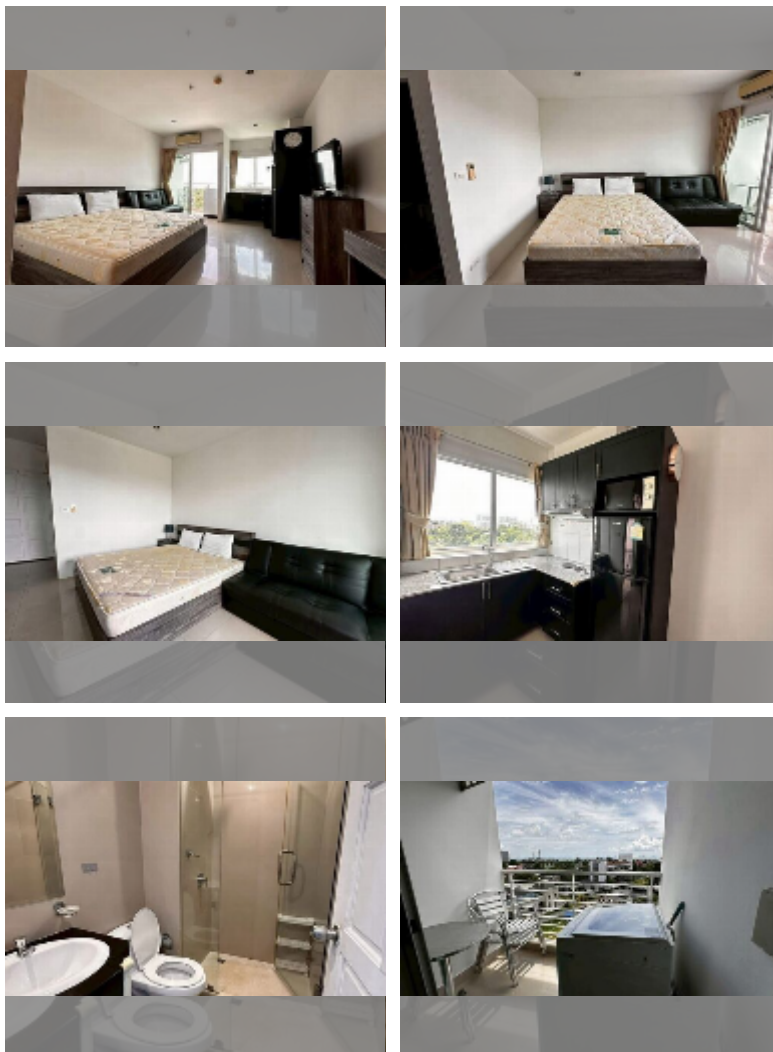

Condo for sale studio 28 m² in AD Hyatt Condominium, Pattaya

฿ 1,250,000

UNIT PARAMETERS:

UID	FS-243258
quota	foreign quota
type	studio
size	28m ²
floor	9
view	sea view
equipment: furniture, air conditioner, television, washing-machine, refrigerator	

PROJECT PARAMETERS:

district	Wongamat
buildings	1
floors	33
built in	2011
maintenance	฿ 8,400/year

FACILITIES:

General information: highrise, meters to beach: 500, minutes to beach: 8, underground parking, open parking.
Swimming pool: swimming pool, kids pool.
Chill zone: chill zone, garden.
Health zone: gym.
Other: reception, lobby, meeting room, CCTV, security, laundry.