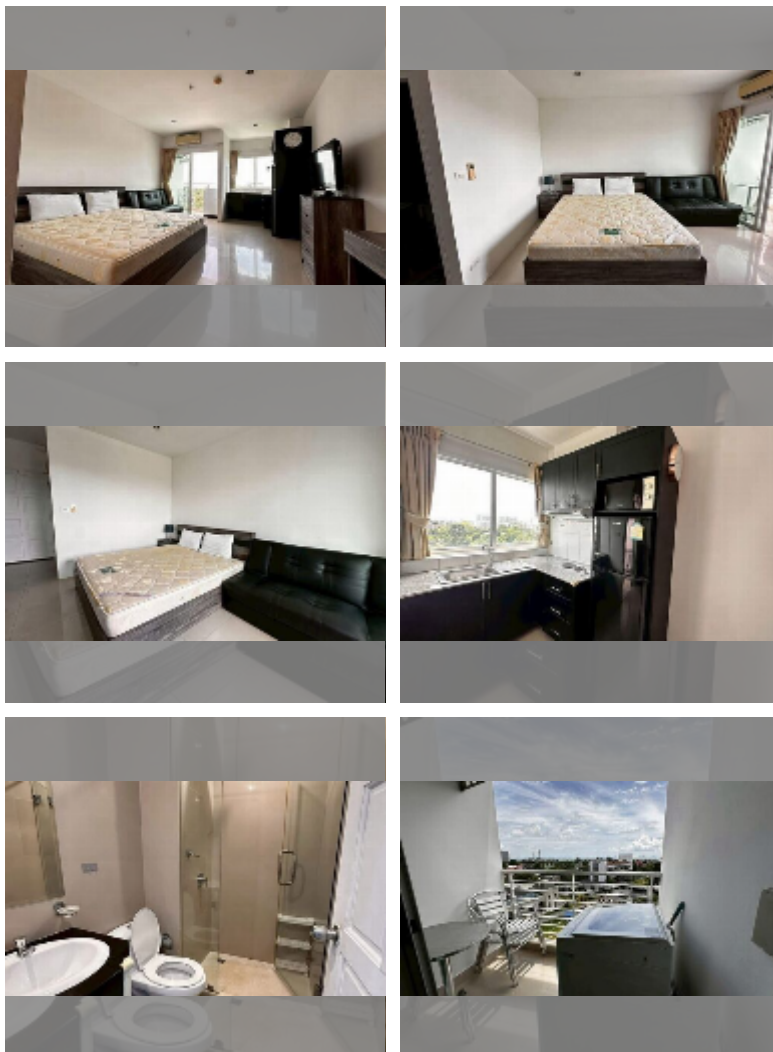

Condo for sale studio 28 m² in AD Hyatt Condominium, Pattaya

฿ 1,250,000

UNIT PARAMETERS:

UID	FS-243258
quota	foreign quota
type	studio
size	28m ²
floor	9
view	pool view
equipment: furniture, air conditioner, television, washing-machine, refrigerator	

PROJECT PARAMETERS:

district	Wongamat
buildings	1
floors	33
built in	2011
maintenance	฿ 8,400/year

FACILITIES:

General information: highrise, meters to beach: 500, minutes to beach: 8, underground parking, open parking.
Swimming pool: swimming pool, kids pool.
Chill zone: chill zone, garden.
Health zone: gym.
Other: reception, lobby, meeting room, CCTV, security, laundry.