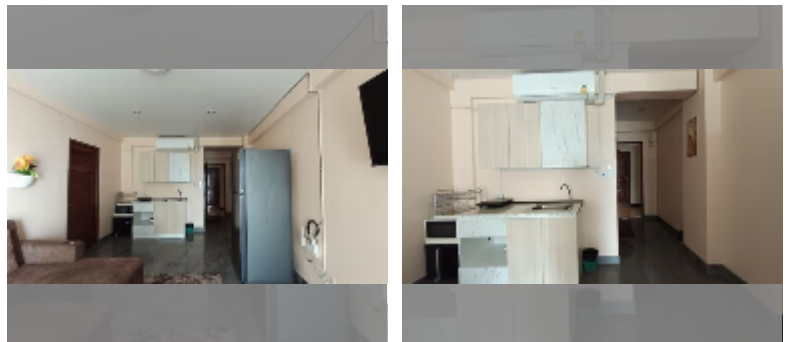

Condo for sale 1 bedroom 62 m² in Jomtien beach condominium, Pattaya

฿ 2,980,000

UNIT PARAMETERS:

UID	FS-243255
quota	thai quota
type	1 bedroom
size	62m²
floor	17
view	partial sea view
quality	good
online viewing	yes

PROJECT PARAMETERS:

district	Jomtien
buildings	5
floors	18
built in	1993

FACILITIES:

General information: highrise, open parking.

Swimming pool: swimming pool.

Chill zone: chill zone.

Health zone: gym.

Other: CCTV, security, minimart.