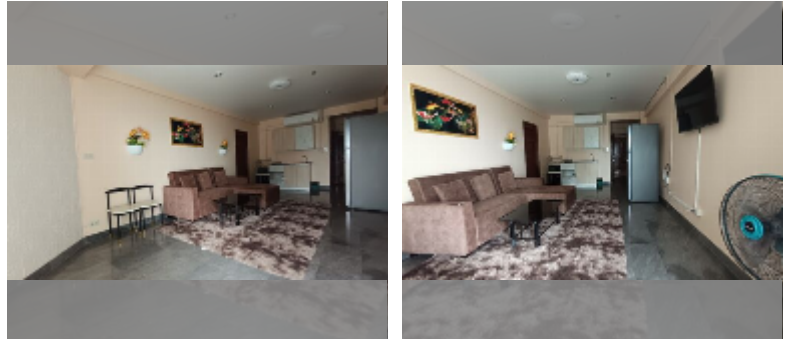

Condo for sale 1 bedroom 62 m² in Jomtien beach condominium, Pattaya

฿ 2,980,000

UNIT PARAMETERS:

UID	FS-243255
quota	thai quota
type	1 bedroom
size	62m²
floor	17
view	partial sea view
quality	good
online viewing	yes

PROJECT PARAMETERS:

district	Jomtien
buildings	5
floors	18
built in	1993

FACILITIES:

General information: highrise, open parking.

Swimming pool: swimming pool.

Chill zone: chill zone.

Health zone: gym.

Other: CCTV, security, minimart.