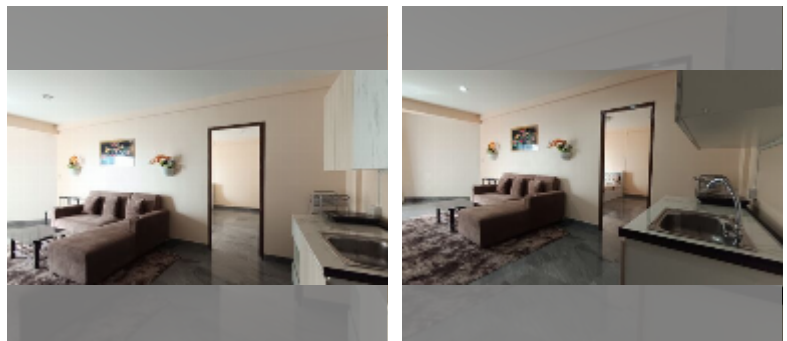

Condo for sale 1 bedroom 62 m² in Jomtien beach condominium, Pattaya

฿ 2,980,000

UNIT PARAMETERS:

UID	FS-243255
quota	thai quota
type	1 bedroom
size	62m²
floor	17
view	partial sea view
quality	good
online viewing	yes

PROJECT PARAMETERS:

district	Jomtien
buildings	5
floors	18
built in	1993

FACILITIES:

General information: highrise, open parking.

Swimming pool: swimming pool.

Chill zone: chill zone.

Health zone: gym.

Other: CCTV, security, minimart.