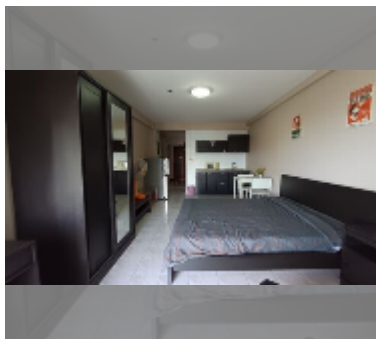

Condo for sale studio 32 m² in Jomtien beach condominium, Pattaya

฿ 1,690,000

UNIT PARAMETERS:

UID	FS-243253
quota	thai quota
type	studio
size	32m²
floor	9
view	partial sea view
quality	good
online viewing	yes

PROJECT PARAMETERS:

district	Jomtien
buildings	5
floors	18
built in	1993

FACILITIES:

General information: highrise, open parking.

Swimming pool: swimming pool.

Chill zone: chill zone.

Health zone: gym.

Other: CCTV, security, minimart.