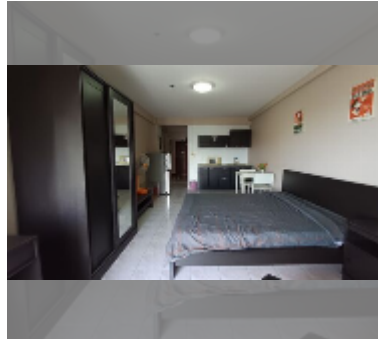

Condo for sale studio 32 m² in Jomtien beach condominium, Pattaya

฿ 1,690,000

UNIT PARAMETERS:

UID	FS-243253
quota	thai quota
type	studio
size	32m²
floor	9
view	partial sea view
quality	good
online viewing	yes

PROJECT PARAMETERS:

district	Jomtien
buildings	5
floors	18
built in	1993

FACILITIES:

General information: highrise, open parking.

Swimming pool: swimming pool.

Chill zone: chill zone.

Health zone: gym.

Other: CCTV, security, minimart.