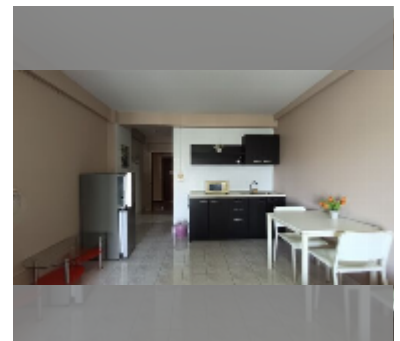

Condo for sale studio 32 m² in Jomtien beach condominium, Pattaya

฿ 1,690,000

UNIT PARAMETERS:

UID	FS-243253
quota	thai quota
type	studio
size	32m²
floor	9
view	partial sea view
quality	good
online viewing	yes

PROJECT PARAMETERS:

district	Jomtien
buildings	5
floors	18
built in	1993

FACILITIES:

General information: highrise, open parking.

Swimming pool: swimming pool.

Chill zone: chill zone.

Health zone: gym.

Other: CCTV, security, minimart.