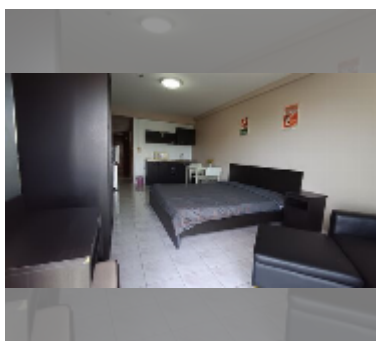

Condo for sale studio 32 m² in Jomtien beach condominium, Pattaya

฿ 1,690,000

UNIT PARAMETERS:

UID	FS-243253
quota	thai quota
type	studio
size	32m²
floor	9
view	partial sea view
quality	good
online viewing	yes

PROJECT PARAMETERS:

district	Jomtien
buildings	5
floors	18
built in	1993

FACILITIES:

General information: highrise, open parking.

Swimming pool: swimming pool.

Chill zone: chill zone.

Health zone: gym.

Other: CCTV, security, minimart.