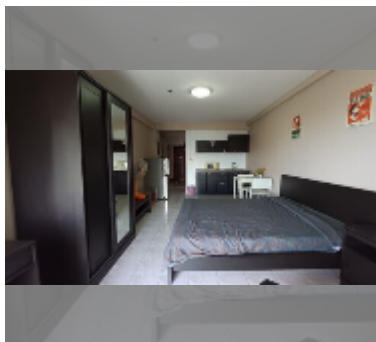

Condo for sale studio 32 m² in Jomtien beach condominium, Pattaya

฿ 1,690,000

UNIT PARAMETERS:

UID	FS-243253
quota	thai quota
type	studio
size	32m²
floor	9
view	partial sea view
quality	good
online viewing	yes

PROJECT PARAMETERS:

district	Jomtien
buildings	5
floors	18
built in	1993

FACILITIES:

General information: highrise, open parking.

Swimming pool: swimming pool.

Chill zone: chill zone.

Health zone: gym.

Other: CCTV, security, minimart.