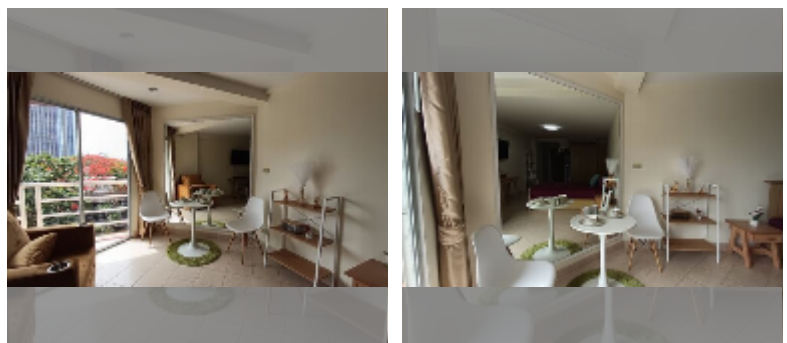

Condo for sale studio 32 m² in Jomtien beach condominium, Pattaya

฿ 1,480,000

UNIT PARAMETERS:

UID	FS-243252
quota	thai quota
type	studio
size	32m²
floor	4
view	city view
quality	good
online viewing	yes

PROJECT PARAMETERS:

district	Jomtien
buildings	5
floors	18
built in	1993

FACILITIES:

General information: highrise, open parking.

Swimming pool: swimming pool.

Chill zone: chill zone.

Health zone: gym.

Other: CCTV, security, minimart.