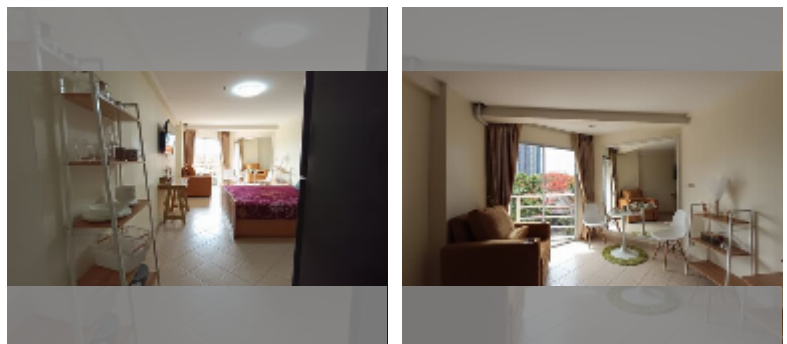

Condo for sale studio 32 m² in Jomtien beach condominium, Pattaya

฿ 1,480,000

UNIT PARAMETERS:

UID	FS-243252
quota	thai quota
type	studio
size	32m²
floor	4
view	city view
quality	good
online viewing	yes

PROJECT PARAMETERS:

district	Jomtien
buildings	5
floors	18
built in	1993

FACILITIES:

General information: highrise, open parking.

Swimming pool: swimming pool.

Chill zone: chill zone.

Health zone: gym.

Other: CCTV, security, minimart.