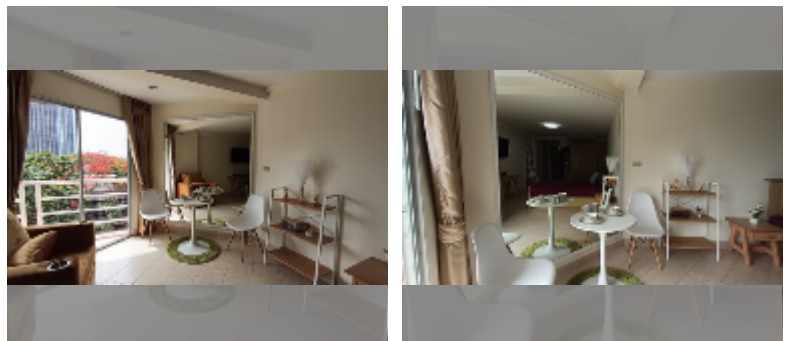

Condo for sale studio 32 m² in Jomtien beach condominium, Pattaya

฿ 1,480,000

UNIT PARAMETERS:

UID	FS-243252
quota	thai quota
type	studio
size	32m²
floor	4
view	city view
quality	good
online viewing	yes

PROJECT PARAMETERS:

district	Jomtien
buildings	5
floors	18
built in	1993

FACILITIES:

General information: highrise, open parking.

Swimming pool: swimming pool.

Chill zone: chill zone.

Health zone: gym.

Other: CCTV, security, minimart.