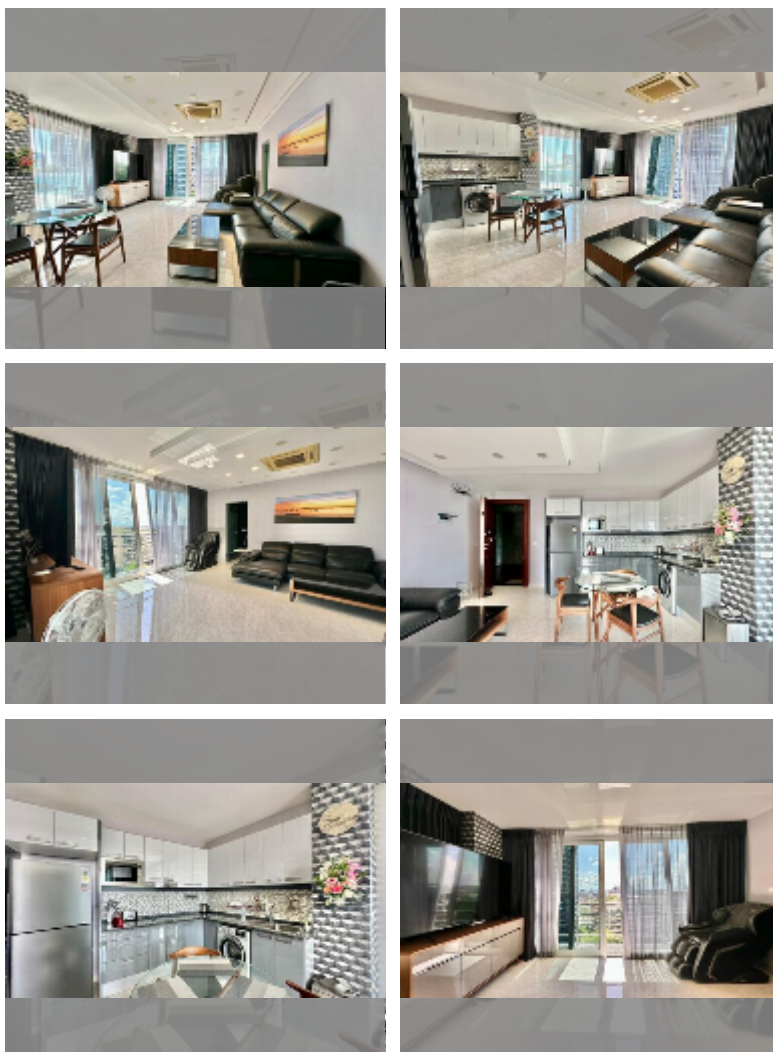

Condo for sale 1 bedroom 107 m² in Park Royal, Pattaya

฿ 14,000,000

UNIT PARAMETERS:

UID	FS-243249
quota	foreign quota
type	1 bedroom
size	107m²
floor	8
view	sea view
quality	good
equipment: furniture, air conditioner, television, washing-machine, refrigerator	
online viewing	yes

PROJECT PARAMETERS:

district	Pratumnak
buildings	1
floors	8
built in	2009
maintenance	฿ 61,632/year

FACILITIES:

General information: boutique, covered parking.

Swimming pool: rooftop pool, infinity view.

Chill zone: chill zone, rooftop chillout.

Other: reception, CCTV, security.