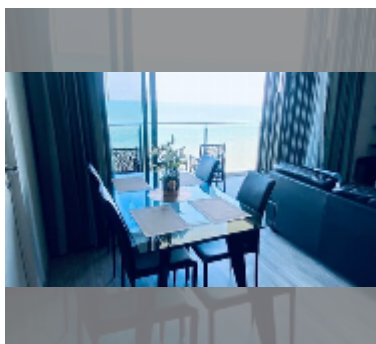

Condo for sale 2 bedroom 69 m² in Baan Plai Haad, Pattaya

฿ 10,900,000

UNIT PARAMETERS:

UID	FS-243243
quota	foreign quota
type	2 bedroom
size	69m²
floor	12
view	sea view

PROJECT PARAMETERS:

district	Wongamat
buildings	2
floors	31
built in	2015
maintenance	฿ 28,980/year

FACILITIES:

General information: highrise, open parking, covered parking.

Swimming pool: swimming pool, rooftop pool.

Chill zone: chill zone, garden, rooftop chillout.

Health zone: gym, sauna.

Other: lobby, CCTV, security, minimart.