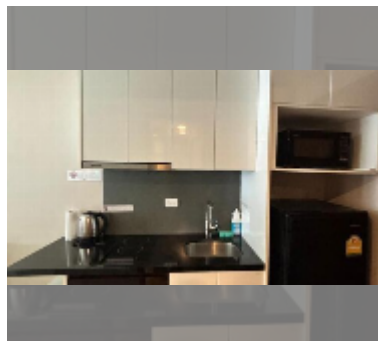

Condo for sale studio 27.2 m² in C View Residence Pattaya, Pattaya

฿ 1,950,000

UNIT PARAMETERS:

UID	FS-243240
quota	foreign quota
type	studio
size	27.2m²
floor	5
view	city view

PROJECT PARAMETERS:

district	Pratumnak
buildings	2
floors	8
built in	2014
maintenance	฿ 13,056/year

FACILITIES:

General information: boutique, meters to beach: 350, minutes to beach: 5, underground parking.
Swimming pool: rooftop pool.
Chill zone: garden.
Other: lobby, CCTV, security.