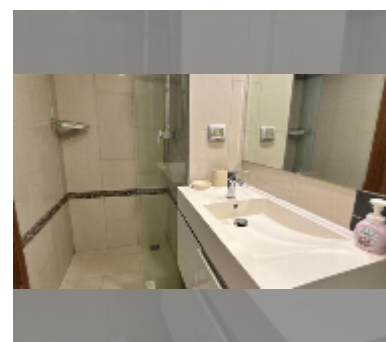

Condo for sale studio 27.2 m² in C View Residence Pattaya, Pattaya

฿ 1,950,000

UNIT PARAMETERS:

UID	FS-243240
quota	foreign quota
type	studio
size	27.2m ²
floor	5
view	city view

PROJECT PARAMETERS:

district	Pratumnak
buildings	2
floors	8
built in	2014
maintenance	฿ 13,056/year

FACILITIES:

General information: boutique, meters to beach: 350, minutes to beach: 5, underground parking.
 Swimming pool: rooftop pool.
 Chill zone: garden.
 Other: lobby, CCTV, security.

details