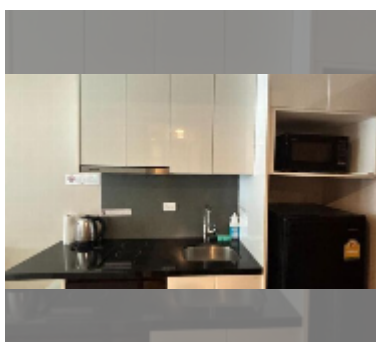

Condo for sale studio 27.2 m² in C View Residence Pattaya, Pattaya

฿ 1,950,000

UNIT PARAMETERS:

UID	FS-243240
quota	foreign quota
type	studio
size	27.2m²
floor	5
view	city view

PROJECT PARAMETERS:

district	Pratumnak
buildings	2
floors	8
built in	2014
maintenance	฿ 13,056/year

FACILITIES:

General information: boutique, meters to beach: 350, minutes to beach: 5, underground parking.
Swimming pool: rooftop pool.
Chill zone: garden.
Other: lobby, CCTV, security.