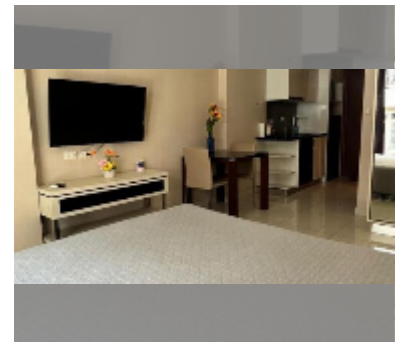

Condo for sale studio 27.2 m² in C View Residence Pattaya, Pattaya

฿ 1,950,000

UNIT PARAMETERS:

UID	FS-243240
quota	foreign quota
type	studio
size	27.2m ²
floor	5
view	city view

PROJECT PARAMETERS:

district	Pratumnak
buildings	2
floors	8
built in	2014
maintenance	฿ 13,056/year

FACILITIES:

General information: boutique, meters to beach: 350, minutes to beach: 5, underground parking.
 Swimming pool: rooftop pool.
 Chill zone: garden.
 Other: lobby, CCTV, security.

details