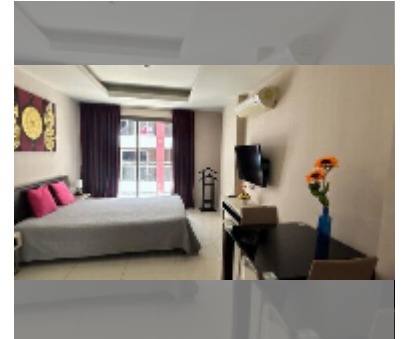

Condo for sale studio 27.2 m² in C View Residence Pattaya, Pattaya

฿ 1,950,000

UNIT PARAMETERS:

UID	FS-243240
quota	foreign quota
type	studio
size	27.2m ²
floor	5
view	city view

PROJECT PARAMETERS:

district	Pratumnak
buildings	2
floors	8
built in	2014
maintenance	฿ 13,056/year

FACILITIES:

General information: boutique, meters to beach: 350, minutes to beach: 5, underground parking.
 Swimming pool: rooftop pool.
 Chill zone: garden.
 Other: lobby, CCTV, security.

details