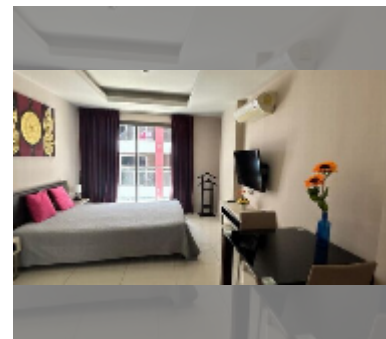

Condo for sale studio 27.2 m² in C View Residence Pattaya, Pattaya

฿ 1,950,000

UNIT PARAMETERS:

UID	FS-243240
quota	foreign quota
type	studio
size	27.2m ²
floor	5
view	city view

PROJECT PARAMETERS:

district	Pratumnak
buildings	2
floors	8
built in	2014
maintenance	฿ 13,056/year

FACILITIES:

General information: boutique, meters to beach: 350, minutes to beach: 5, underground parking.
 Swimming pool: rooftop pool.
 Chill zone: garden.
 Other: lobby, CCTV, security.

details