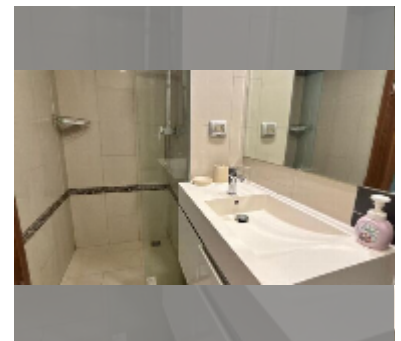

Condo for sale studio 27.2 m² in C View Residence Pattaya, Pattaya

฿ 1,950,000

UNIT PARAMETERS:

UID	FS-243240
quota	foreign quota
type	studio
size	27.2m ²
floor	5
view	city view

PROJECT PARAMETERS:

district	Pratumnak
buildings	2
floors	8
built in	2014
maintenance	฿ 13,056/year

FACILITIES:

General information: boutique, meters to beach: 350, minutes to beach: 5, underground parking.
 Swimming pool: rooftop pool.
 Chill zone: garden.
 Other: lobby, CCTV, security.

[details](#)