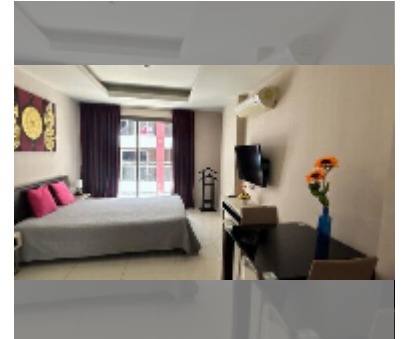

## Condo for sale studio 27.2 m<sup>2</sup> in C View Residence Pattaya, Pattaya

**฿ 1,950,000**

**UNIT PARAMETERS:**

UID	FS-243240
quota	foreign quota
type	studio
size	27.2m <sup>2</sup>
floor	5
view	city view

**PROJECT PARAMETERS:**

district	Pratumnak
buildings	2
floors	8
built in	2014
maintenance	฿ 13,056/year

**FACILITIES:**

General information: boutique, meters to beach: 350, minutes to beach: 5, underground parking.  
 Swimming pool: rooftop pool.  
 Chill zone: garden.  
 Other: lobby, CCTV, security.