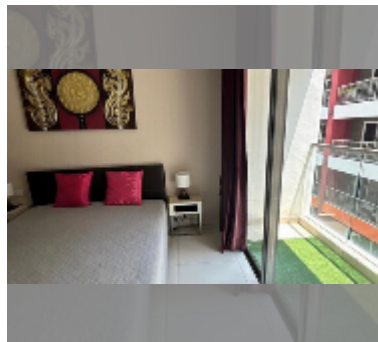

## Condo for sale studio 27.2 m<sup>2</sup> in C View Residence Pattaya, Pattaya

**฿ 1,950,000**

**UNIT PARAMETERS:**

UID	FS-243240
quota	foreign quota
type	studio
size	27.2m <sup>2</sup>
floor	5
view	city view

**PROJECT PARAMETERS:**

district	Pratumnak
buildings	2
floors	8
built in	2014
maintenance	฿ 13,056/year

**FACILITIES:**

General information: boutique, meters to beach: 350, minutes to beach: 5, underground parking.  
 Swimming pool: rooftop pool.  
 Chill zone: garden.  
 Other: lobby, CCTV, security.