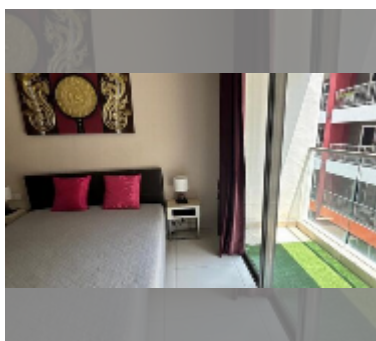

Condo for sale studio 27.2 m² in C View Residence Pattaya, Pattaya

฿ 1,950,000

UNIT PARAMETERS:

UID	FS-243240
quota	foreign quota
type	studio
size	27.2m ²
floor	5
view	city view

PROJECT PARAMETERS:

district	Pratumnak
buildings	2
floors	8
built in	2014
maintenance	฿ 13,056/year

FACILITIES:

General information: boutique, meters to beach: 350, minutes to beach: 5, underground parking.
 Swimming pool: rooftop pool.
 Chill zone: garden.
 Other: lobby, CCTV, security.

details