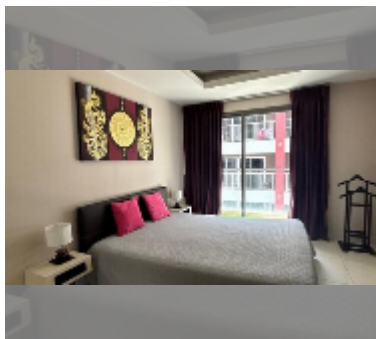

Condo for sale studio 27.2 m² in C View Residence Pattaya, Pattaya

฿ 1,950,000

UNIT PARAMETERS:

UID	FS-243240
quota	foreign quota
type	studio
size	27.2m ²
floor	5
view	city view

PROJECT PARAMETERS:

district	Pratumnak
buildings	2
floors	8
built in	2014
maintenance	฿ 13,056/year

FACILITIES:

General information: boutique, meters to beach: 350, minutes to beach: 5, underground parking.
 Swimming pool: rooftop pool.
 Chill zone: garden.
 Other: lobby, CCTV, security.

details