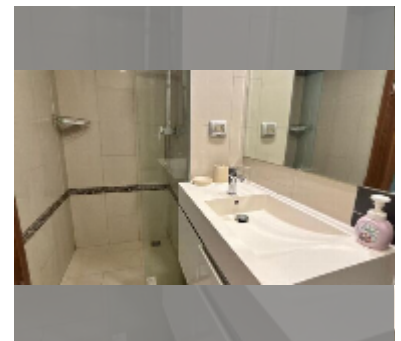

Condo for sale studio 27.2 m² in C View Residence Pattaya, Pattaya

฿ 1,950,000

UNIT PARAMETERS:

UID	FS-243240
quota	foreign quota
type	studio
size	27.2m ²
floor	5
view	city view

PROJECT PARAMETERS:

district	Pratumnak
buildings	2
floors	8
built in	2014
maintenance	฿ 13,056/year

FACILITIES:

General information: boutique, meters to beach: 350, minutes to beach: 5, underground parking.
 Swimming pool: rooftop pool.
 Chill zone: garden.
 Other: lobby, CCTV, security.

details