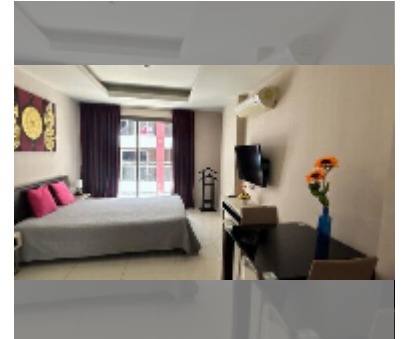

Condo for sale studio 27.2 m² in C View Residence Pattaya, Pattaya

฿ 1,950,000

UNIT PARAMETERS:

UID	FS-243240
quota	foreign quota
type	studio
size	27.2m ²
floor	5
view	city view

PROJECT PARAMETERS:

district	Pratumnak
buildings	2
floors	8
built in	2014
maintenance	฿ 13,056/year

FACILITIES:

General information: boutique, meters to beach: 350, minutes to beach: 5, underground parking.
 Swimming pool: rooftop pool.
 Chill zone: garden.
 Other: lobby, CCTV, security.

[details](#)