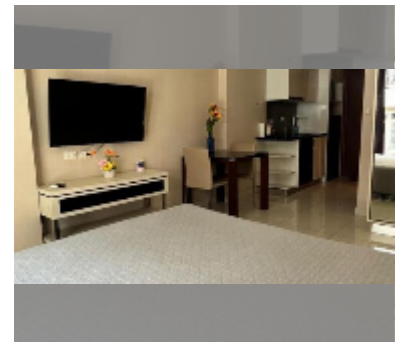

## Condo for sale studio 27.2 m<sup>2</sup> in C View Residence Pattaya, Pattaya

**฿ 1,950,000**

**UNIT PARAMETERS:**

UID	FS-243240
quota	foreign quota
type	studio
size	27.2m <sup>2</sup>
floor	5
view	city view

**PROJECT PARAMETERS:**

district	Pratumnak
buildings	2
floors	8
built in	2014
maintenance	฿ 13,056/year

**FACILITIES:**

General information: boutique, meters to beach: 350, minutes to beach: 5, underground parking.  
 Swimming pool: rooftop pool.  
 Chill zone: garden.  
 Other: lobby, CCTV, security.