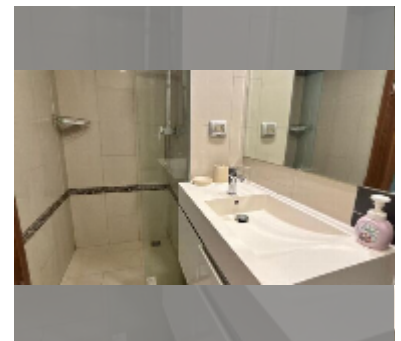

## Condo for sale studio 27.2 m<sup>2</sup> in C View Residence Pattaya, Pattaya

**฿ 1,950,000**

**UNIT PARAMETERS:**

UID	FS-243240
quota	foreign quota
type	studio
size	27.2m <sup>2</sup>
floor	5
view	city view

**PROJECT PARAMETERS:**

district	Pratumnak
buildings	2
floors	8
built in	2014
maintenance	฿ 13,056/year

**FACILITIES:**

General information: boutique, meters to beach: 350, minutes to beach: 5, underground parking.  
 Swimming pool: rooftop pool.  
 Chill zone: garden.  
 Other: lobby, CCTV, security.