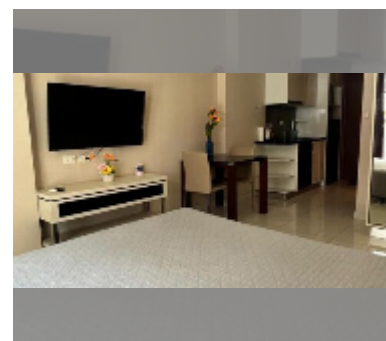

Condo for sale studio 27.2 m² in C View Residence Pattaya, Pattaya

฿ 1,950,000

UNIT PARAMETERS:

UID	FS-243240
quota	foreign quota
type	studio
size	27.2m ²
floor	5
view	city view

PROJECT PARAMETERS:

district	Pratumnak
buildings	2
floors	8
built in	2014
maintenance	฿ 13,056/year

FACILITIES:

General information: boutique, meters to beach: 350, minutes to beach: 5, underground parking.
 Swimming pool: rooftop pool.
 Chill zone: garden.
 Other: lobby, CCTV, security.

details