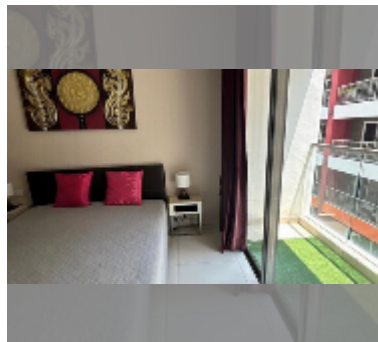

Condo for sale studio 27.2 m² in C View Residence Pattaya, Pattaya

฿ 1,950,000

UNIT PARAMETERS:

UID	FS-243240
quota	foreign quota
type	studio
size	27.2m ²
floor	5
view	city view

PROJECT PARAMETERS:

district	Pratumnak
buildings	2
floors	8
built in	2014
maintenance	฿ 13,056/year

FACILITIES:

General information: boutique, meters to beach: 350, minutes to beach: 5, underground parking.
 Swimming pool: rooftop pool.
 Chill zone: garden.
 Other: lobby, CCTV, security.

[details](#)