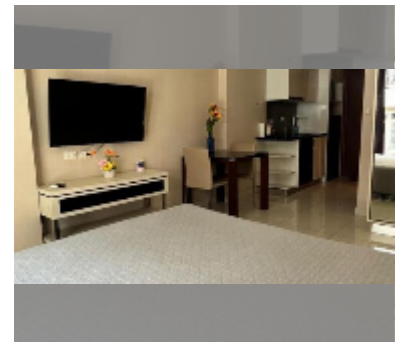

Condo for sale studio 27.2 m² in C View Residence Pattaya, Pattaya

฿ 1,950,000

UNIT PARAMETERS:

UID	FS-243240
quota	foreign quota
type	studio
size	27.2m ²
floor	5
view	city view

PROJECT PARAMETERS:

district	Pratumnak
buildings	2
floors	8
built in	2014
maintenance	฿ 13,056/year

FACILITIES:

General information: boutique, meters to beach: 350, minutes to beach: 5, underground parking.
 Swimming pool: rooftop pool.
 Chill zone: garden.
 Other: lobby, CCTV, security.

[details](#)