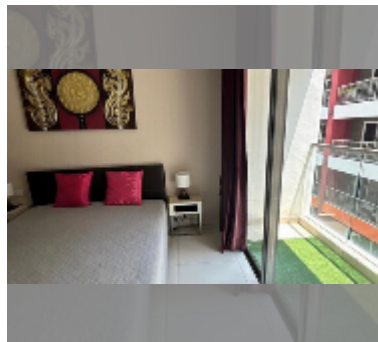

Condo for sale studio 27.2 m² in C View Residence Pattaya, Pattaya

฿ 1,950,000

UNIT PARAMETERS:

UID	FS-243240
quota	foreign quota
type	studio
size	27.2m ²
floor	5
view	city view

PROJECT PARAMETERS:

district	Pratumnak
buildings	2
floors	8
built in	2014
maintenance	฿ 13,056/year

FACILITIES:

General information: boutique, meters to beach: 350, minutes to beach: 5, underground parking.
 Swimming pool: rooftop pool.
 Chill zone: garden.
 Other: lobby, CCTV, security.

details