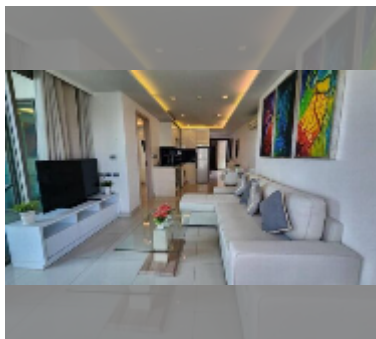

Condo for sale 1 bedroom 65 m² in Wongamat Tower, Pattaya

฿ 4,500,000

UNIT PARAMETERS:

UID	FS-243238
quota	company ownership
type	1 bedroom
size	65m²
floor	9
view	sea view

PROJECT PARAMETERS:

district	Wongamat
buildings	1
floors	38
built in	2015
maintenance	฿ 31,200/year

FACILITIES:

General information: highrise, meters to beach: 30, minutes to beach: 1, multy-level parking.

Swimming pool: swimming pool, rooftop pool.

Chill zone: chill zone, rooftop chillout.

Health zone: gym, sauna.

Other: reception, lobby, CCTV, security.