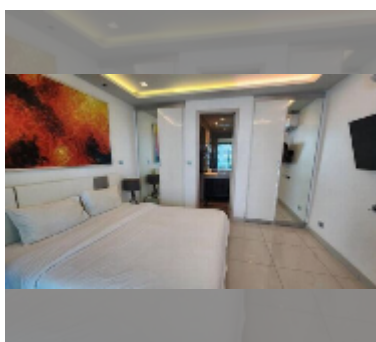

Condo for sale 1 bedroom 65 m² in Wongamat Tower, Pattaya

฿ 4,500,000

UNIT PARAMETERS:

UID	FS-243238
quota	company ownership
type	1 bedroom
size	65m²
floor	9
view	sea view

PROJECT PARAMETERS:

district	Wongamat
buildings	1
floors	38
built in	2015
maintenance	฿ 31,200/year

FACILITIES:

General information: highrise, meters to beach: 30, minutes to beach: 1, multy-level parking.

Swimming pool: swimming pool, rooftop pool.

Chill zone: chill zone, rooftop chillout.

Health zone: gym, sauna.

Other: reception, lobby, CCTV, security.