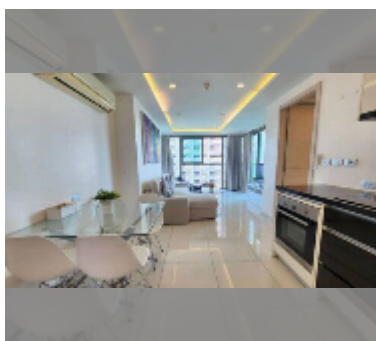

Condo for sale 1 bedroom 65 m² in Wongamat Tower, Pattaya

฿ 4,500,000

UNIT PARAMETERS:

UID	FS-243238
quota	company ownership
type	1 bedroom
size	65m²
floor	9
view	sea view

PROJECT PARAMETERS:

district	Wongamat
buildings	1
floors	38
built in	2015
maintenance	฿ 31,200/year

FACILITIES:

General information: highrise, meters to beach: 30, minutes to beach: 1, multy-level parking.

Swimming pool: swimming pool, rooftop pool.

Chill zone: chill zone, rooftop chillout.

Health zone: gym, sauna.

Other: reception, lobby, CCTV, security.