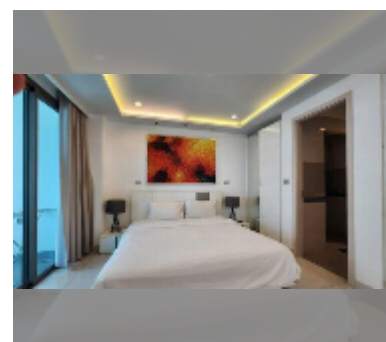

Condo for sale 1 bedroom 65 m² in Wongamat Tower, Pattaya

฿ 4,500,000

UNIT PARAMETERS:

UID	FS-243238
quota	company ownership
type	1 bedroom
size	65m²
floor	9
view	sea view

PROJECT PARAMETERS:

district	Wongamat
buildings	1
floors	38
built in	2015
maintenance	฿ 31,200/year

FACILITIES:

General information: highrise, meters to beach: 30, minutes to beach: 1, multy-level parking.

Swimming pool: swimming pool, rooftop pool.

Chill zone: chill zone, rooftop chillout.

Health zone: gym, sauna.

Other: reception, lobby, CCTV, security.