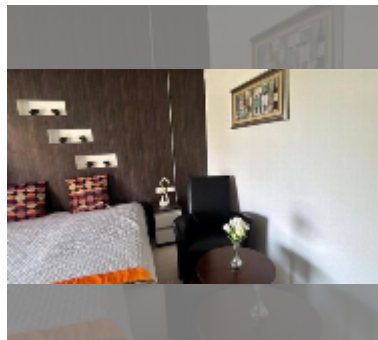

Condo for sale studio 42.52 m² in New Nordic Sunset Apartment (Suites-4), Pattaya

฿ 2,950,000

UNIT PARAMETERS:

UID	FS-243237
quota	foreign quota
type	studio
size	42.52m²
floor	4
view	partial sea view

PROJECT PARAMETERS:

district	Pratumnak
buildings	1
floors	8
maintenance	฿ 20,410/year

FACILITIES:

General information: lowrise, meters to beach: 400, minutes to beach: 5, covered parking.

Swimming pool: swimming pool.

Other: reception, CCTV, security.