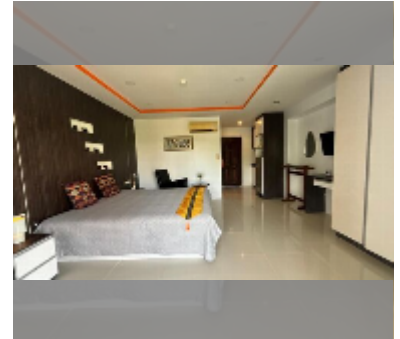

Condo for sale studio 42.52 m² in New Nordic Sunset Apartment (Suites-4), Pattaya

฿ 2,950,000

UNIT PARAMETERS:

UID	FS-243237
quota	foreign quota
type	studio
size	42.52m ²
floor	4
view	partial sea view

PROJECT PARAMETERS:

district	Pratumnak
buildings	1
floors	8
maintenance	฿ 20,410/year

FACILITIES:

General information: lowrise, meters to beach: 400, minutes to beach: 5, covered parking.

Swimming pool: swimming pool.

Other: reception, CCTV, security.