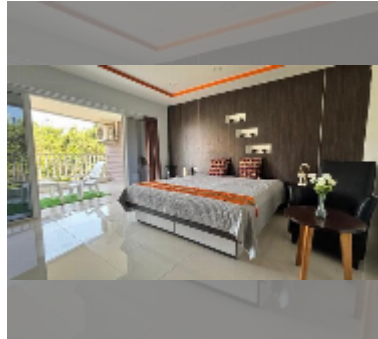

Condo for sale studio 42.52 m² in New Nordic Sunset Apartment (Suites-4), Pattaya

฿ 2,950,000

UNIT PARAMETERS:

UID	FS-243237
quota	foreign quota
type	studio
size	42.52m ²
floor	4
view	partial sea view

PROJECT PARAMETERS:

district	Pratumnak
buildings	1
floors	8
maintenance	฿ 20,410/year

FACILITIES:

General information: lowrise, meters to beach: 400, minutes to beach: 5, covered parking.

Swimming pool: swimming pool.

Other: reception, CCTV, security.