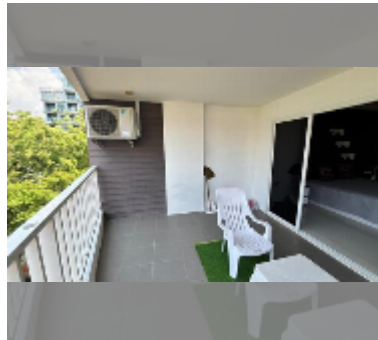

Condo for sale studio 42.52 m² in New Nordic Sunset Apartment (Suites-4), Pattaya

฿ 2,950,000

UNIT PARAMETERS:

UID	FS-243237
quota	foreign quota
type	studio
size	42.52m ²
floor	4
view	partial sea view

PROJECT PARAMETERS:

district	Pratumnak
buildings	1
floors	8
maintenance	฿ 20,410/year

FACILITIES:

General information: lowrise, meters to beach: 400, minutes to beach: 5, covered parking.

Swimming pool: swimming pool.

Other: reception, CCTV, security.