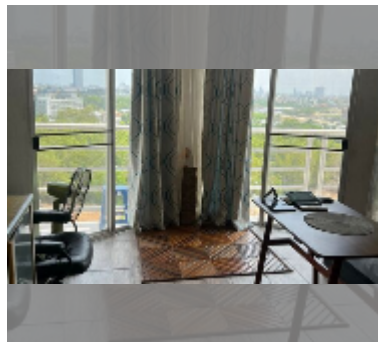

Condo for sale 1 bedroom 40 m² in Jomtien beach condominium, Pattaya

฿ 1,700,000

UNIT PARAMETERS:

UID	FS-243236
quota	foreign quota
type	1 bedroom
size	40m²
floor	15
view	sea view
quality	good
equipment: furniture, air conditioner, television, refrigerator	
online viewing	yes

PROJECT PARAMETERS:

district	Jomtien
buildings	5
floors	18
built in	1993

FACILITIES:

- General information: highrise, open parking.
- Swimming pool: swimming pool.
- Chill zone: chill zone.
- Health zone: gym.
- Other: CCTV, security, minimart.