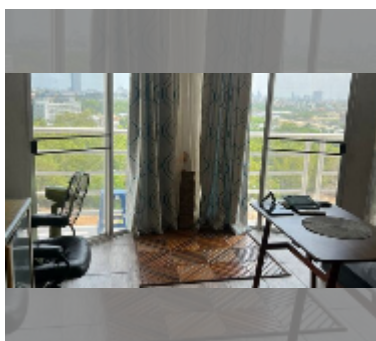

Condo for sale 1 bedroom 40 m² in Jomtien beach condominium, Pattaya

฿ 1,700,000

UNIT PARAMETERS:

UID	FS-243236
quota	foreign quota
type	1 bedroom
size	40m²
floor	15
view	sea view
quality	good
equipment: furniture, air conditioner, television, refrigerator	
online viewing	yes

PROJECT PARAMETERS:

district	Jomtien
buildings	5
floors	18
built in	1993

FACILITIES:

- General information: highrise, open parking.
- Swimming pool: swimming pool.
- Chill zone: chill zone.
- Health zone: gym.
- Other: CCTV, security, minimart.