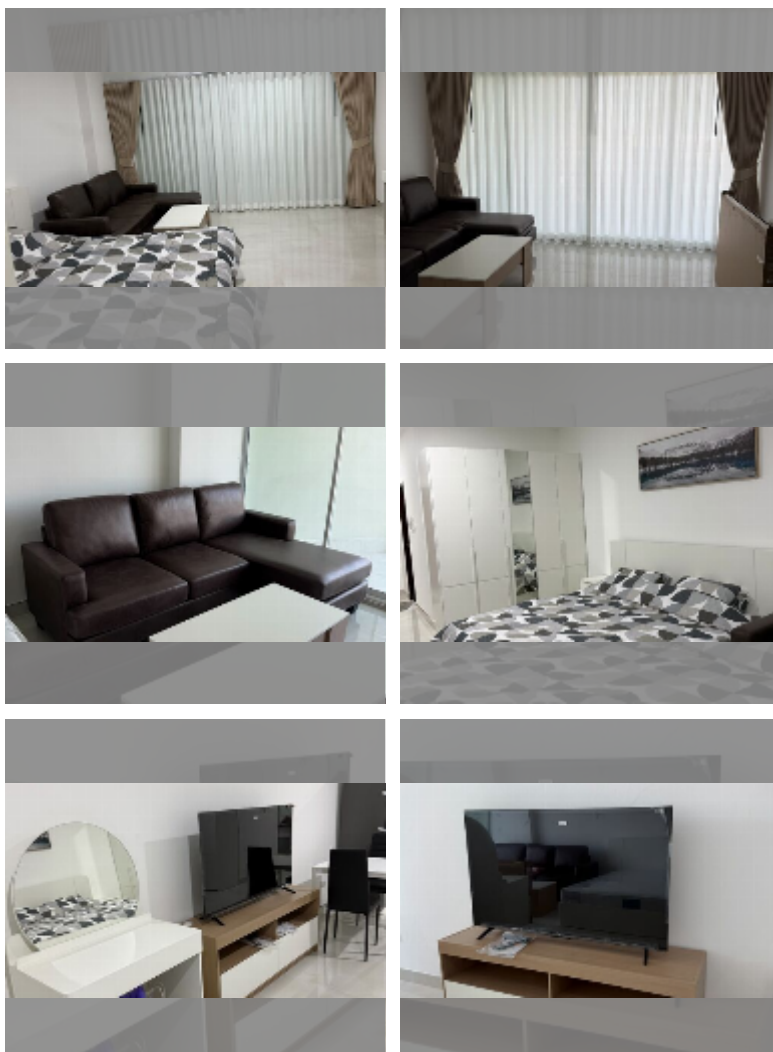

Condo for sale studio 48 m² in View Talay 5, Pattaya

฿ 2,500,000

UNIT PARAMETERS:

UID	FS-243234
quota	thai quota
type	studio
size	48m²
floor	9
view	city view

equipment: furniture, air conditioner, washing-machine, refrigerator

PROJECT PARAMETERS:

district	Thappraya
buildings	2
floors	22
built in	2007
maintenance	฿ 11,520/year

FACILITIES:

General information: highrise, meters to beach: 150, minutes to beach: 3, open parking, covered parking.

Swimming pool: swimming pool.

Other: reception, CCTV, security, minimart, laundry, room service.