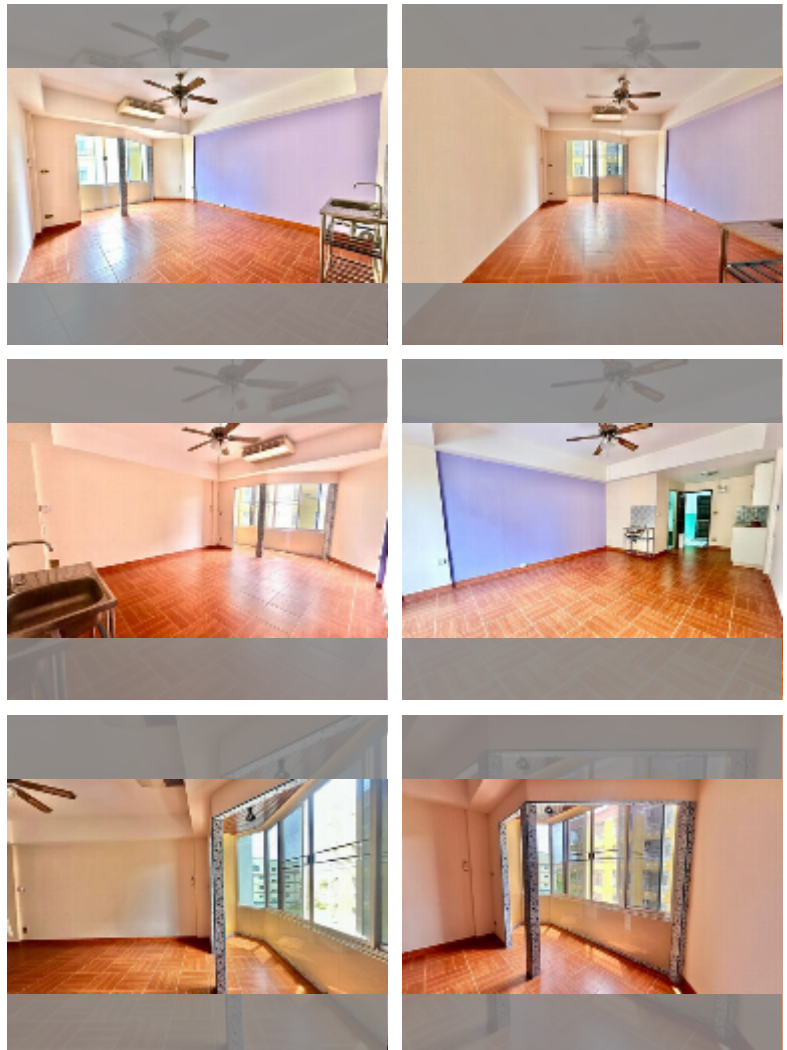

Condo for sale studio 32 m² in Sweet Condo 2, Pattaya

฿ 900,000

UNIT PARAMETERS:

UID	FS-243230
quota	foreign quota
type	studio
size	32m ²
floor	3
view	city view

PROJECT PARAMETERS:

district	Pratumnak
buildings	1
floors	6
built in	2012

FACILITIES:

General information: lowrise, meters to beach: 1200, minutes to beach: 3, covered parking.

Swimming pool: swimming pool.

Other: CCTV, security.

[details](#)