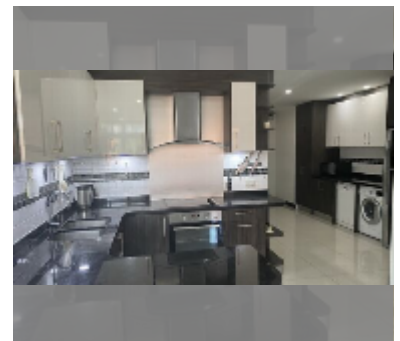

Condo for sale 2 bedroom 144 m² in Siam Ocean View, Pattaya

฿ 9,500,000

UNIT PARAMETERS:

UID	FS-243229
quota	foreign quota
type	2 bedroom
size	144m²
floor	2
view	city view

PROJECT PARAMETERS:

district	Pratumnak
buildings	1
floors	7
built in	2008

FACILITIES:

General information: highrise, covered parking.