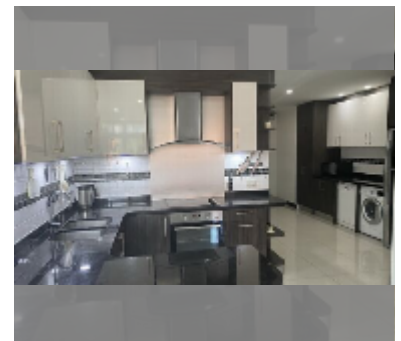

Condo for sale 2 bedroom 144 m² in Siam Ocean View, Pattaya

฿ 9,500,000

UNIT PARAMETERS:

UID	FS-243229
quota	foreign quota
type	2 bedroom
size	144m²
floor	2
view	city view

PROJECT PARAMETERS:

district	Pratumnak
buildings	1
floors	7
built in	2008

FACILITIES:

General information: highrise, covered parking.