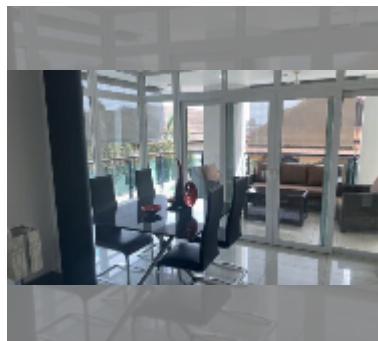

Condo for sale 2 bedroom 144 m² in Siam Ocean View, Pattaya

฿ 9,500,000

UNIT PARAMETERS:

UID	FS-243229
quota	foreign quota
type	2 bedroom
size	144m²
floor	2
view	city view

PROJECT PARAMETERS:

district	Pratumnak
buildings	1
floors	7
built in	2008

FACILITIES:

General information: highrise, covered parking.