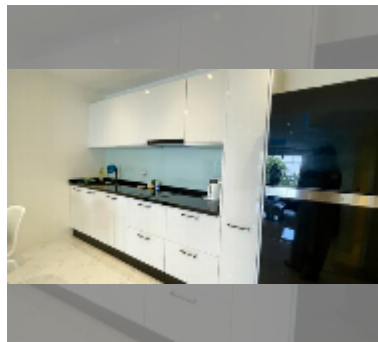

Condo for sale 2 bedroom 87 m² in View Talay 3, Pattaya

฿ 7,850,000

UNIT PARAMETERS:

UID	FS-243227
quota	foreign quota
type	2 bedroom
size	87m²
floor	3
view	sea view

PROJECT PARAMETERS:

district	Pratumnak
buildings	2
floors	20
built in	2006
maintenance	฿ 20,880/year

FACILITIES:

General information: highrise, meters to beach: 50, minutes to beach: 1, open parking, covered parking.

Swimming pool: swimming pool, kids pool.

Chill zone: chill zone, garden.

Other: reception, CCTV, security, minimart, laundry.