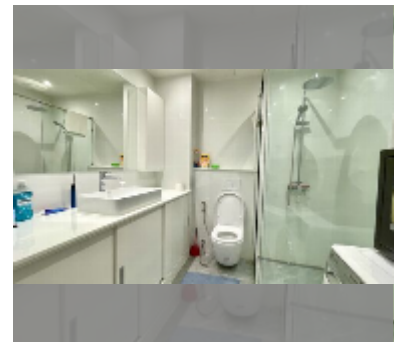

Condo for sale 2 bedroom 87 m² in View Talay 3, Pattaya

฿ 7,850,000

UNIT PARAMETERS:

UID	FS-243227
quota	foreign quota
type	2 bedroom
size	87m²
floor	3
view	sea view

PROJECT PARAMETERS:

district	Pratumnak
buildings	2
floors	20
built in	2006
maintenance	฿ 20,880/year

FACILITIES:

General information: highrise, meters to beach: 50, minutes to beach: 1, open parking, covered parking.

Swimming pool: swimming pool, kids pool.

Chill zone: chill zone, garden.

Other: reception, CCTV, security, minimart, laundry.