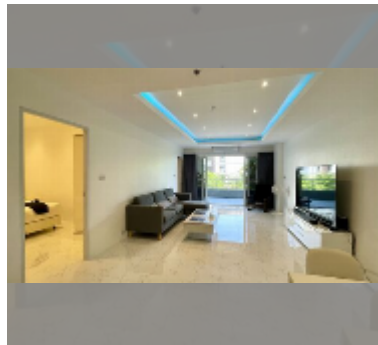

Condo for sale 2 bedroom 87 m² in View Talay 3, Pattaya

฿ 7,850,000

UNIT PARAMETERS:

UID	FS-243227
quota	foreign quota
type	2 bedroom
size	87m²
floor	3
view	sea view

PROJECT PARAMETERS:

district	Pratumnak
buildings	2
floors	20
built in	2006
maintenance	฿ 20,880/year

FACILITIES:

General information: highrise, meters to beach: 50, minutes to beach: 1, open parking, covered parking.

Swimming pool: swimming pool, kids pool.

Chill zone: chill zone, garden.

Other: reception, CCTV, security, minimart, laundry.