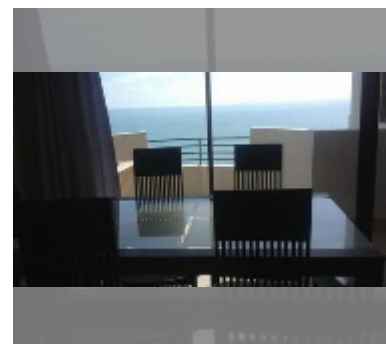

Condo for sale 2 bedroom 96 m² in VIP Condochain, Pattaya

฿ 8,100,000

UNIT PARAMETERS:

UID	FS-243225
quota	company ownership
type	2 bedroom
size	96m ²
floor	6
view	sea view
quality	good
equipment: furniture, household appliances, kitchen appliances, air conditioner, television	

Chill zone: garden.

Health zone: gym.

Other: reception, meeting room, games room, CCTV, security, minimart, laundry.

details