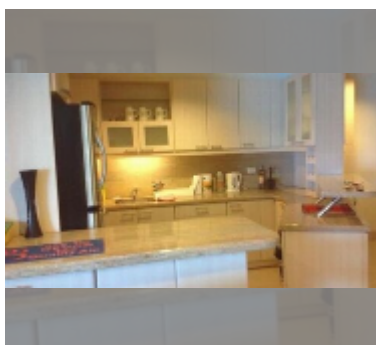

Condo for sale 2 bedroom 96 m² in VIP Condochain, Pattaya

฿ 8,100,000

UNIT PARAMETERS:

UID	FS-243225
quota	company ownership
type	2 bedroom
size	96m²
floor	6
view	sea view
quality	good
equipment: furniture, household appliances, kitchen appliances, air conditioner, television	

PROJECT PARAMETERS:

district	Bang Saray
buildings	1
floors	31
built in	1999

FACILITIES:

General information: highrise, meters to beach: 50, minutes to beach: 1, open parking.

Swimming pool: swimming pool, kids pool, jacuzzi.

Chill zone: garden.

Health zone: gym.

Other: reception, meeting room, games room, CCTV, security, minimart, laundry.