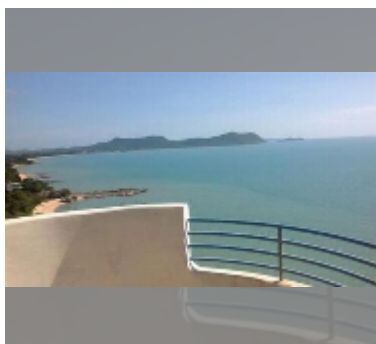

Condo for sale 2 bedroom 96 m² in VIP Condochain, Pattaya

฿ 8,100,000

UNIT PARAMETERS:

UID	FS-243225
quota	company ownership
type	2 bedroom
size	96m ²
floor	6
view	sea view
quality	good
equipment: furniture, household appliances, kitchen appliances, air conditioner, television	

PROJECT PARAMETERS:

district	Bang Saray
buildings	1
floors	31
built in	1999

FACILITIES:

General information: highrise, meters to beach: 50, minutes to beach: 1, open parking.

Swimming pool: swimming pool, kids pool, jacuzzi.

Chill zone: garden.

Health zone: gym.

Other: reception, meeting room, games room, CCTV, security, minimart, laundry.

details