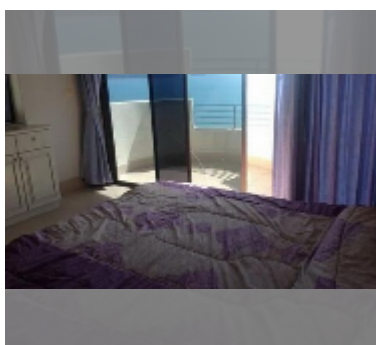

Condo for sale 2 bedroom 96 m² in VIP Condochain, Pattaya

฿ 8,100,000

UNIT PARAMETERS:

UID	FS-243225
quota	company ownership
type	2 bedroom
size	96m²
floor	6
view	sea view
quality	good
equipment: furniture, household appliances, kitchen appliances, air conditioner, television	

PROJECT PARAMETERS:

district	Bang Saray
buildings	1
floors	31
built in	1999

FACILITIES:

General information: highrise, meters to beach: 50, minutes to beach: 1, open parking.

Swimming pool: swimming pool, kids pool, jacuzzi.

Chill zone: garden.

Health zone: gym.

Other: reception, meeting room, games room, CCTV, security, minimart, laundry.