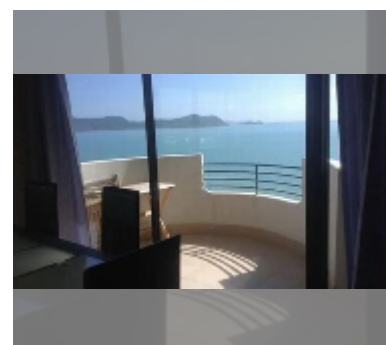

Condo for sale 2 bedroom 96 m² in VIP Condochain, Pattaya

฿ 8,100,000

UNIT PARAMETERS:

UID	FS-243225
quota	company ownership
type	2 bedroom
size	96m ²
floor	6
view	sea view
quality	good
equipment: furniture, household appliances, kitchen appliances, air conditioner, television	

PROJECT PARAMETERS:

district	Bang Saray
buildings	1
floors	31
built in	1999

FACILITIES:

General information: highrise, meters to beach: 50, minutes to beach: 1, open parking.

Swimming pool: swimming pool, kids pool, jacuzzi.

Chill zone: garden.

Health zone: gym.

Other: reception, meeting room, games room, CCTV, security, minimart, laundry.

details