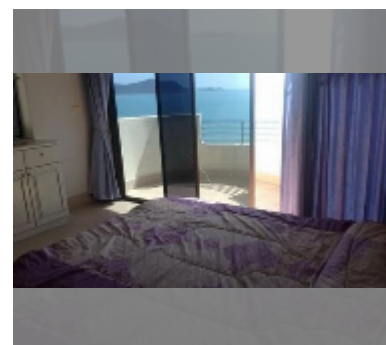

Condo for sale 2 bedroom 96 m² in VIP Condochain, Pattaya

฿ 8,100,000

UNIT PARAMETERS:

UID	FS-243225
quota	company ownership
type	2 bedroom
size	96m²
floor	6
view	sea view
quality	good
equipment: furniture, household appliances, kitchen appliances, air conditioner, television	

PROJECT PARAMETERS:

district	Bang Saray
buildings	1
floors	31
built in	1999

FACILITIES:

General information: highrise, meters to beach: 50, minutes to beach: 1, open parking.

Swimming pool: swimming pool, kids pool, jacuzzi.

Chill zone: garden.

Health zone: gym.

Other: reception, meeting room, games room, CCTV, security, minimart, laundry.