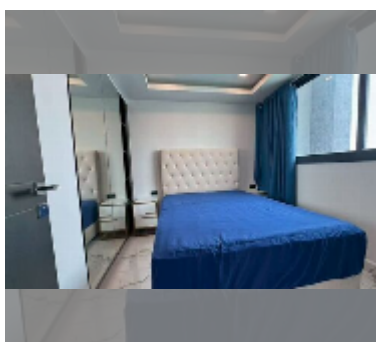

Condo for sale 1 bedroom 29 m² in Arcadia Millennium Tower, Pattaya

฿ 3,350,000

UNIT PARAMETERS:

UID	FS-243222
quota	foreign quota
type	1 bedroom
size	29m²
floor	35
view	city view
quality	good
equipment: furniture, air conditioner	

PROJECT PARAMETERS:

district	Central Pattaya
buildings	1
floors	46
built in	2021
maintenance	฿ 13,920/year

FACILITIES:

General information: highrise, open parking.

Swimming pool: swimming pool, rooftop pool.

Chill zone: chill zone, garden, rooftop chillout.

Health zone: gym, sauna, SPA.

Other: lobby, games room, CCTV, security, laundry.