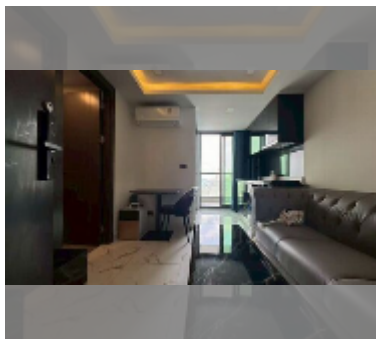

Condo for sale 1 bedroom 29 m² in Arcadia Millennium Tower, Pattaya

฿ 3,350,000

UNIT PARAMETERS:

UID	FS-243222
quota	foreign quota
type	1 bedroom
size	29m²
floor	35
view	city view
quality	good
equipment: furniture, air conditioner	

PROJECT PARAMETERS:

district	Central Pattaya
buildings	1
floors	46
built in	2021
maintenance	฿ 13,920/year

FACILITIES:

General information: highrise, open parking.

Swimming pool: swimming pool, rooftop pool.

Chill zone: chill zone, garden, rooftop chillout.

Health zone: gym, sauna, SPA.

Other: lobby, games room, CCTV, security, laundry.