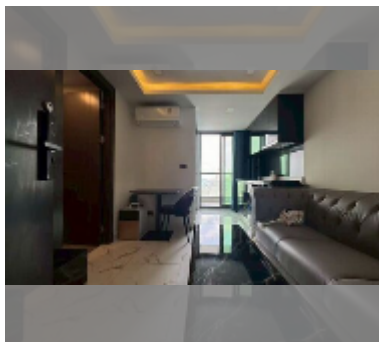

Condo for sale 1 bedroom 29 m² in Arcadia Millennium Tower, Pattaya

฿ 3,350,000

UNIT PARAMETERS:

UID	FS-243222
quota	foreign quota
type	1 bedroom
size	29m²
floor	35
view	city view
quality	good
equipment: furniture, air conditioner	

PROJECT PARAMETERS:

district	Central Pattaya
buildings	1
floors	46
built in	2021
maintenance	฿ 13,920/year

FACILITIES:

General information: highrise, open parking.

Swimming pool: swimming pool, rooftop pool.

Chill zone: chill zone, garden, rooftop chillout.

Health zone: gym, sauna, SPA.

Other: lobby, games room, CCTV, security, laundry.