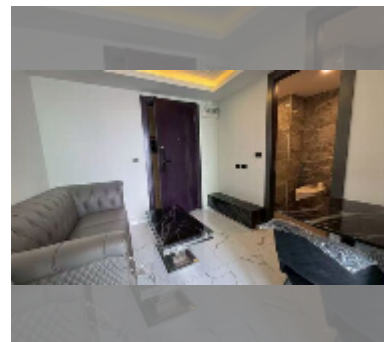

Condo for sale 1 bedroom 29 m² in Arcadia Millennium Tower, Pattaya

฿ 3,350,000

UNIT PARAMETERS:

UID	FS-243222
quota	foreign quota
type	1 bedroom
size	29m²
floor	35
view	city view
quality	good
equipment: furniture, air conditioner	

PROJECT PARAMETERS:

district	Central Pattaya
buildings	1
floors	46
built in	2021
maintenance	฿ 13,920/year

FACILITIES:

General information: highrise, open parking.

Swimming pool: swimming pool, rooftop pool.

Chill zone: chill zone, garden, rooftop chillout.

Health zone: gym, sauna, SPA.

Other: lobby, games room, CCTV, security, laundry.