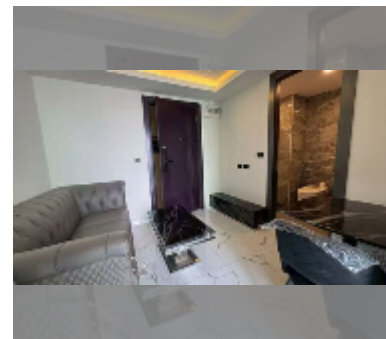

Condo for sale 1 bedroom 29 m² in Arcadia Millennium Tower, Pattaya

฿ 3,350,000

UNIT PARAMETERS:

UID	FS-243222
quota	foreign quota
type	1 bedroom
size	29m²
floor	35
view	city view
quality	good
equipment: furniture, air conditioner	

PROJECT PARAMETERS:

district	Central Pattaya
buildings	1
floors	46
built in	2021
maintenance	฿ 13,920/year

FACILITIES:

General information: highrise, open parking.

Swimming pool: swimming pool, rooftop pool.

Chill zone: chill zone, garden, rooftop chillout.

Health zone: gym, sauna, SPA.

Other: lobby, games room, CCTV, security, laundry.