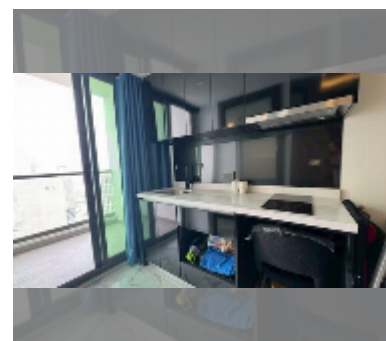

Condo for sale 1 bedroom 29 m² in Arcadia Millennium Tower, Pattaya

฿ 3,350,000

UNIT PARAMETERS:

UID	FS-243222
quota	foreign quota
type	1 bedroom
size	29m²
floor	35
view	city view
quality	good
equipment: furniture, air conditioner	

PROJECT PARAMETERS:

district	Central Pattaya
buildings	1
floors	46
built in	2021
maintenance	฿ 13,920/year

FACILITIES:

General information: highrise, open parking.

Swimming pool: swimming pool, rooftop pool.

Chill zone: chill zone, garden, rooftop chillout.

Health zone: gym, sauna, SPA.

Other: lobby, games room, CCTV, security, laundry.