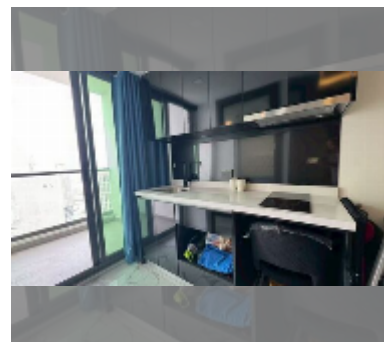

Condo for sale 1 bedroom 29 m² in Arcadia Millennium Tower, Pattaya

฿ 3,350,000

UNIT PARAMETERS:

UID	FS-243222
quota	foreign quota
type	1 bedroom
size	29m²
floor	35
view	city view
quality	good
equipment: furniture, air conditioner	

PROJECT PARAMETERS:

district	Central Pattaya
buildings	1
floors	46
built in	2021
maintenance	฿ 13,920/year

FACILITIES:

General information: highrise, open parking.

Swimming pool: swimming pool, rooftop pool.

Chill zone: chill zone, garden, rooftop chillout.

Health zone: gym, sauna, SPA.

Other: lobby, games room, CCTV, security, laundry.