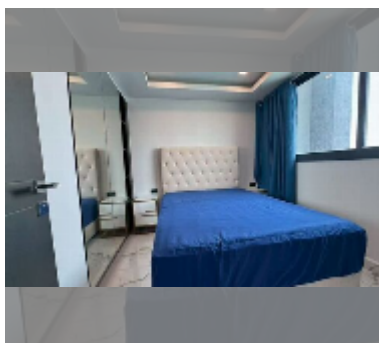

Condo for sale 1 bedroom 29 m² in Arcadia Millennium Tower, Pattaya

฿ 3,350,000

UNIT PARAMETERS:

UID	FS-243222
quota	foreign quota
type	1 bedroom
size	29m²
floor	35
view	city view
quality	good
equipment: furniture, air conditioner	

PROJECT PARAMETERS:

district	Central Pattaya
buildings	1
floors	46
built in	2021
maintenance	฿ 13,920/year

FACILITIES:

General information: highrise, open parking.

Swimming pool: swimming pool, rooftop pool.

Chill zone: chill zone, garden, rooftop chillout.

Health zone: gym, sauna, SPA.

Other: lobby, games room, CCTV, security, laundry.