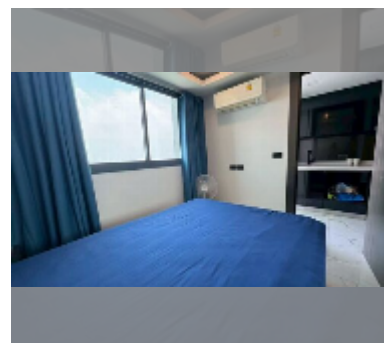

Condo for sale 1 bedroom 29 m² in Arcadia Millennium Tower, Pattaya

฿ 3,350,000

UNIT PARAMETERS:

UID	FS-243222
quota	foreign quota
type	1 bedroom
size	29m²
floor	35
view	city view
quality	good
equipment: furniture, air conditioner	

PROJECT PARAMETERS:

district	Central Pattaya
buildings	1
floors	46
built in	2021
maintenance	฿ 13,920/year

FACILITIES:

General information: highrise, open parking.

Swimming pool: swimming pool, rooftop pool.

Chill zone: chill zone, garden, rooftop chillout.

Health zone: gym, sauna, SPA.

Other: lobby, games room, CCTV, security, laundry.