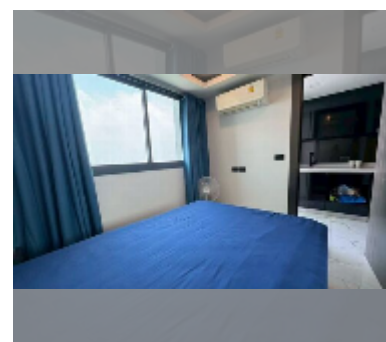

Condo for sale 1 bedroom 29 m² in Arcadia Millennium Tower, Pattaya

฿ 3,350,000

UNIT PARAMETERS:

UID	FS-243222
quota	foreign quota
type	1 bedroom
size	29m²
floor	35
view	city view
quality	good
equipment: furniture, air conditioner	

PROJECT PARAMETERS:

district	Central Pattaya
buildings	1
floors	46
built in	2021
maintenance	฿ 13,920/year

FACILITIES:

General information: highrise, open parking.

Swimming pool: swimming pool, rooftop pool.

Chill zone: chill zone, garden, rooftop chillout.

Health zone: gym, sauna, SPA.

Other: lobby, games room, CCTV, security, laundry.