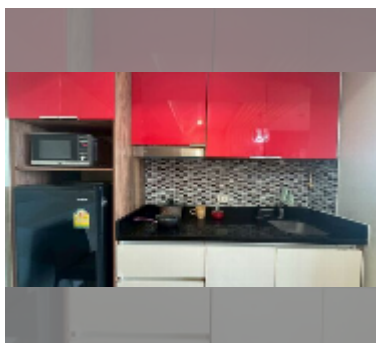

Condo for sale 1 bedroom 34.87 m² in Dusit Grand Park, Pattaya

฿ 2,190,000

UNIT PARAMETERS:

UID	FS-243221
quota	foreign quota
type	1 bedroom
size	34.87m²
floor	7
view	city view
quality	good
equipment: furniture, air conditioner, television, refrigerator	

PROJECT PARAMETERS:

district	Jomtien
buildings	6
floors	8
built in	2015
maintenance	฿ 14,645/year

FACILITIES:

General information: resort, meters to beach: 500, minutes to beach: 10, underground parking, open parking.

Swimming pool: swimming pool, kids pool, water slides, waterfall, jacuzzi.

Chill zone: chill zone, garden.

Health zone: gym, sauna.

Other: lobby, clubhouse, CCTV, security, room service.