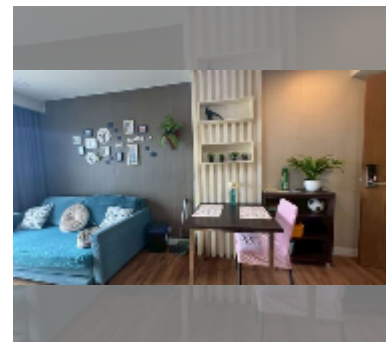

Condo for sale 1 bedroom 34.87 m² in Dusit Grand Park, Pattaya

฿ 2,190,000

UNIT PARAMETERS:

UID	FS-243221
quota	foreign quota
type	1 bedroom
size	34.87m²
floor	7
view	city view
quality	good
equipment: furniture, air conditioner, television, refrigerator	

PROJECT PARAMETERS:

district	Jomtien
buildings	6
floors	8
built in	2015
maintenance	฿ 14,645/year

FACILITIES:

General information: resort, meters to beach: 500, minutes to beach: 10, underground parking, open parking.

Swimming pool: swimming pool, kids pool, water slides, waterfall, jacuzzi.

Chill zone: chill zone, garden.

Health zone: gym, sauna.

Other: lobby, clubhouse, CCTV, security, room service.