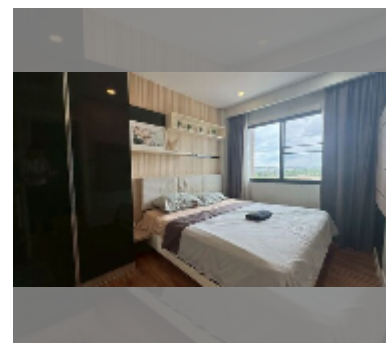

Condo for sale 1 bedroom 34.87 m² in Dusit Grand Park, Pattaya

฿ 2,190,000

UNIT PARAMETERS:

UID	FS-243221
quota	foreign quota
type	1 bedroom
size	34.87m²
floor	7
view	city view
quality	good
equipment: furniture, air conditioner, television, refrigerator	

PROJECT PARAMETERS:

district	Jomtien
buildings	6
floors	8
built in	2015
maintenance	฿ 14,645/year

FACILITIES:

General information: resort, meters to beach: 500, minutes to beach: 10, underground parking, open parking.

Swimming pool: swimming pool, kids pool, water slides, waterfall, jacuzzi.

Chill zone: chill zone, garden.

Health zone: gym, sauna.

Other: lobby, clubhouse, CCTV, security, room service.