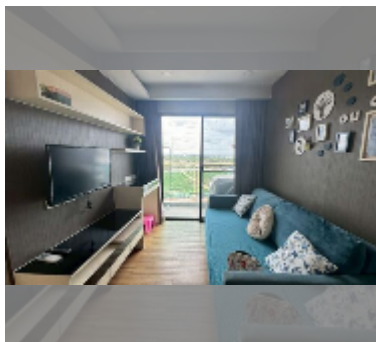

Condo for sale 1 bedroom 34.87 m² in Dusit Grand Park, Pattaya

฿ 2,190,000

UNIT PARAMETERS:

UID	FS-243221
quota	foreign quota
type	1 bedroom
size	34.87m ²
floor	7
view	city view
quality	good
equipment: furniture, air conditioner, television, refrigerator	

Swimming pool: swimming pool, kids pool, water slides, waterfall, jacuzzi.

Chill zone: chill zone, garden.

Health zone: gym, sauna.

Other: lobby, clubhouse, CCTV, security, room service.

[details](#)