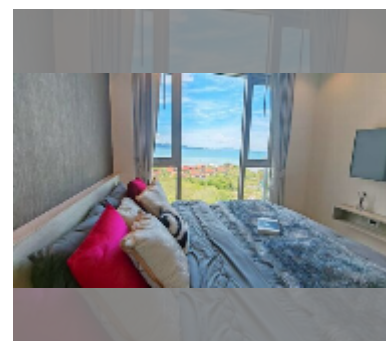

Condo for sale 1 bedroom 38.4 m² in The Riviera Monaco Pattaya, Pattaya

฿ 4,590,000

UNIT PARAMETERS:

UID	FS-243220
quota	foreign quota
type	1 bedroom
size	38.4m²
floor	11
view	sea view
quality	good
equipment: furniture, air conditioner, television, washing-machine, refrigerator	

PROJECT PARAMETERS:

district	Na Jomtien
buildings	1
floors	40
built in	2022
maintenance	฿ 23,040/year

FACILITIES:

General information: highrise, meters to beach: 500, minutes to beach: 5, pets are allowed, open parking, mully-level parking, covered parking.

Swimming pool: swimming pool, kids pool, rooftop pool, infinity view, water slides, waterfall, jacuzzi, sunbathing area.

Chill zone: chill zone, garden, rooftop chillout.

Health zone: gym, sauna, hamam.

Other: reception, lobby, clubhouse, meeting room, games room, kids playgarden, CCTV, security.