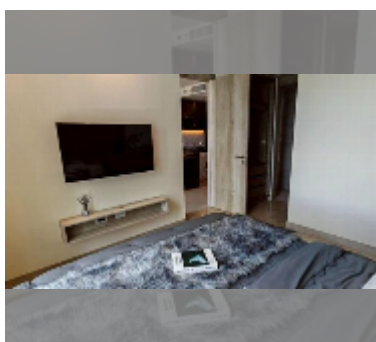

Condo for sale 1 bedroom 38.4 m² in The Riviera Monaco Pattaya, Pattaya

฿ 4,590,000

UNIT PARAMETERS:

UID	FS-243220
quota	foreign quota
type	1 bedroom
size	38.4m²
floor	11
view	sea view
quality	good
equipment: furniture, air conditioner, television, washing-machine, refrigerator	

PROJECT PARAMETERS:

district	Na Jomtien
buildings	1
floors	40
built in	2022
maintenance	฿ 23,040/year

FACILITIES:

General information: highrise, meters to beach: 500, minutes to beach: 5, pets are allowed, open parking, mully-level parking, covered parking.

Swimming pool: swimming pool, kids pool, rooftop pool, infinity view, water slides, waterfall, jacuzzi, sunbathing area.

Chill zone: chill zone, garden, rooftop chillout.

Health zone: gym, sauna, hamam.

Other: reception, lobby, clubhouse, meeting room, games room, kids playgarden, CCTV, security.