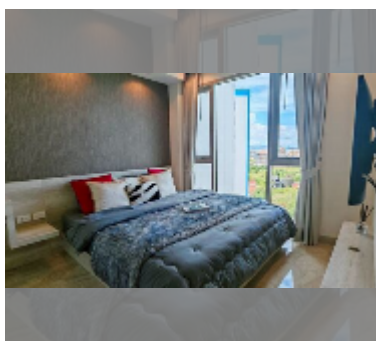

Condo for sale 1 bedroom 38.4 m² in The Riviera Monaco Pattaya, Pattaya

฿ 4,590,000

UNIT PARAMETERS:

UID	FS-243220
quota	foreign quota
type	1 bedroom
size	38.4m²
floor	11
view	sea view
quality	good
equipment: furniture, air conditioner, television, washing-machine, refrigerator	

PROJECT PARAMETERS:

district	Na Jomtien
buildings	1
floors	40
built in	2022
maintenance	฿ 23,040/year

FACILITIES:

General information: highrise, meters to beach: 500, minutes to beach: 5, pets are allowed, open parking, mully-level parking, covered parking.

Swimming pool: swimming pool, kids pool, rooftop pool, infinity view, water slides, waterfall, jacuzzi, sunbathing area.

Chill zone: chill zone, garden, rooftop chillout.

Health zone: gym, sauna, hamam.

Other: reception, lobby, clubhouse, meeting room, games room, kids playgarden, CCTV, security.