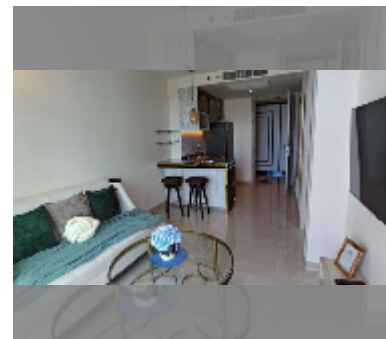

Condo for sale 1 bedroom 38.4 m² in The Riviera Monaco Pattaya, Pattaya

฿ 4,590,000

UNIT PARAMETERS:

UID	FS-243220
quota	foreign quota
type	1 bedroom
size	38.4m²
floor	11
view	sea view
quality	good
equipment: furniture, air conditioner, television, washing-machine, refrigerator	

PROJECT PARAMETERS:

district	Na Jomtien
buildings	1
floors	40
built in	2022
maintenance	฿ 23,040/year

FACILITIES:

General information: highrise, meters to beach: 500, minutes to beach: 5, pets are allowed, open parking, mully-level parking, covered parking.

Swimming pool: swimming pool, kids pool, rooftop pool, infinity view, water slides, waterfall, jacuzzi, sunbathing area.

Chill zone: chill zone, garden, rooftop chillout.

Health zone: gym, sauna, hamam.

Other: reception, lobby, clubhouse, meeting room, games room, kids playgarden, CCTV, security.