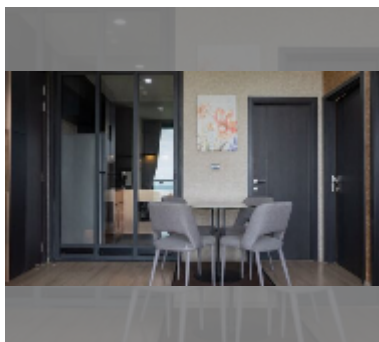

## Condo for sale 2 bedroom 50 m<sup>2</sup> in Edge Central Pattaya, Pattaya

**฿ 9,300,000**

**UNIT PARAMETERS:**

UID	FS-243217
quota	thai quota
type	2 bedroom
size	50m <sup>2</sup>
floor	13
view	sea view
quality	good
equipment: furniture, air conditioner, television, washing-machine, refrigerator	

**Swimming pool:** swimming pool, rooftop pool, pool bar .

**Chill zone:** chill zone, garden, rooftop chillout, barbeque areas.

**Health zone:** gym, sauna.

**Other:** reception, lobby, meeting room, games room, CCTV, security.