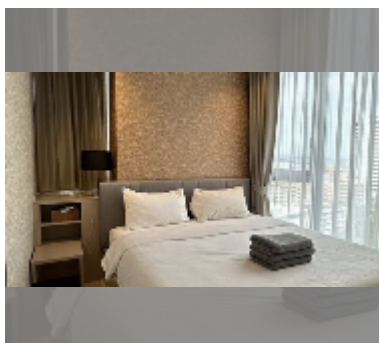

Condo for sale 2 bedroom 50 m² in Edge Central Pattaya, Pattaya

฿ 9,300,000

UNIT PARAMETERS:

UID	FS-243217
quota	thai quota
type	2 bedroom
size	50m²
floor	13
view	sea view
quality	good
equipment: furniture, air conditioner, television, washing-machine, refrigerator	

PROJECT PARAMETERS:

district	Central Pattaya
buildings	1
floors	31
built in	2021

FACILITIES:

General information: highrise, meters to beach: 500, minutes to beach: 10, multy-level parking, covered parking.

Swimming pool: swimming pool, rooftop pool, pool bar .

Chill zone: chill zone, garden, rooftop chillout, barbeque areas.

Health zone: gym, sauna.

Other: reception, lobby, meeting room, games room, CCTV, security.