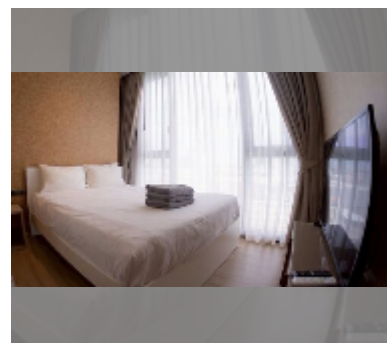

Condo for sale 2 bedroom 50 m² in Edge Central Pattaya, Pattaya

฿ 9,300,000

UNIT PARAMETERS:

UID	FS-243217
quota	thai quota
type	2 bedroom
size	50m²
floor	13
view	sea view
quality	good
equipment: furniture, air conditioner, television, washing-machine, refrigerator	

PROJECT PARAMETERS:

district	Central Pattaya
buildings	1
floors	31
built in	2021

FACILITIES:

General information: highrise, meters to beach: 500, minutes to beach: 10, multy-level parking, covered parking.

Swimming pool: swimming pool, rooftop pool, pool bar .

Chill zone: chill zone, garden, rooftop chillout, barbeque areas.

Health zone: gym, sauna.

Other: reception, lobby, meeting room, games room, CCTV, security.