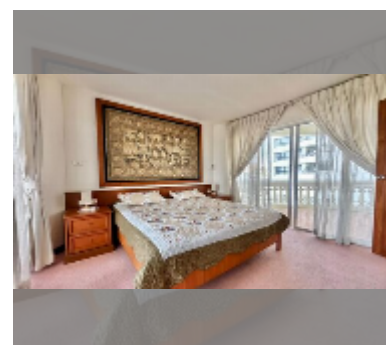

Condo for sale 1 bedroom 93.43 m² in Sky Beach, Pattaya

฿ 6,300,000

UNIT PARAMETERS:

UID	FS-243216
quota	foreign quota
type	1 bedroom
size	93.43m²
floor	18
view	sea view
quality	good
equipment: furniture, air conditioner, television, washing-machine, refrigerator	

PROJECT PARAMETERS:

district	Wongamat
buildings	1
built in	1992
maintenance	฿ 33,635/year

FACILITIES:

General information: highrise, open parking.

Swimming pool: swimming pool, kids pool.

Chill zone: garden.

Health zone: gym.

Other: lobby, kids playgarden, CCTV, security, minimart, laundry.