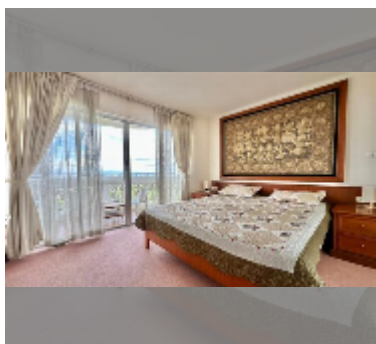

Condo for sale 1 bedroom 93.43 m² in Sky Beach, Pattaya

฿ 6,300,000

UNIT PARAMETERS:

UID	FS-243216
quota	foreign quota
type	1 bedroom
size	93.43m²
floor	18
view	sea view
quality	good
equipment: furniture, air conditioner, television, washing-machine, refrigerator	

PROJECT PARAMETERS:

district	Wongamat
buildings	1
built in	1992
maintenance	฿ 33,635/year

FACILITIES:

General information: highrise, open parking.

Swimming pool: swimming pool, kids pool.

Chill zone: garden.

Health zone: gym.

Other: lobby, kids playgarden, CCTV, security, minimart, laundry.