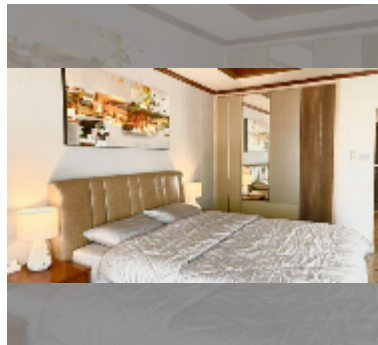

Condo for sale studio 41 m² in View Talay 2, Pattaya

฿ 2,550,000

UNIT PARAMETERS:

UID	FS-243215
quota	foreign quota
type	studio
size	41m²
floor	12
view	sea view
equipment: furniture, air conditioner, refrigerator	

PROJECT PARAMETERS:

district	Jomtien
buildings	2
floors	20
built in	2002

FACILITIES:

General information: highrise, open parking, covered parking.

Swimming pool: swimming pool, kids pool.

Other: lobby, CCTV, security, minimart, laundry, room service.