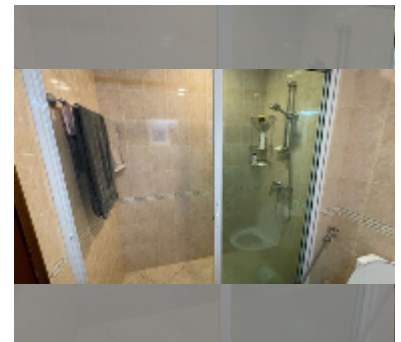

Condo for sale studio 41 m² in View Talay 2, Pattaya

฿ 2,550,000

UNIT PARAMETERS:

UID	FS-243215
quota	foreign quota
type	studio
size	41m ²
floor	12
view	sea view
equipment: furniture, air conditioner, refrigerator	

PROJECT PARAMETERS:

district	Jomtien
buildings	2
floors	20
built in	2002

FACILITIES:

General information: highrise, open parking, covered parking.

Swimming pool: swimming pool, kids pool.

Other: lobby, CCTV, security, minimart, laundry, room service.