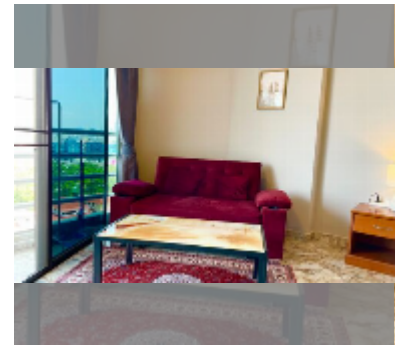

Condo for sale studio 41 m² in View Talay 2, Pattaya

฿ 2,550,000

UNIT PARAMETERS:

UID	FS-243215
quota	foreign quota
type	studio
size	41m²
floor	12
view	sea view
equipment: furniture, air conditioner, refrigerator	

PROJECT PARAMETERS:

district	Jomtien
buildings	2
floors	20
built in	2002

FACILITIES:

General information: highrise, open parking, covered parking.

Swimming pool: swimming pool, kids pool.

Other: lobby, CCTV, security, minimart, laundry, room service.