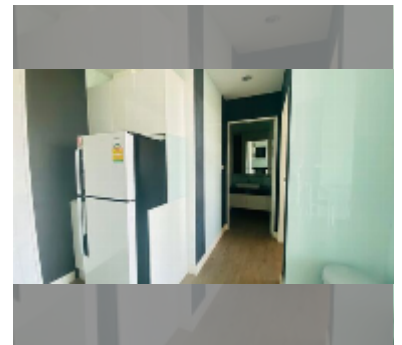

Condo for sale 1 bedroom 36 m² in The Axis, Pattaya

฿ 2,050,000

UNIT PARAMETERS:

UID	FS-243213
quota	foreign quota
type	1 bedroom
size	36m²
floor	8
view	garden view

PROJECT PARAMETERS:

district	Thappraya
buildings	2
floors	20
built in	2013
maintenance	฿ 15,120/year

FACILITIES:

General information: highrise, open parking.

Swimming pool: swimming pool.

Chill zone: chill zone, garden, rooftop chillout.

Health zone: gym, sauna.

Other: lobby, clubhouse, kids playgarden, CCTV, security, minimart.