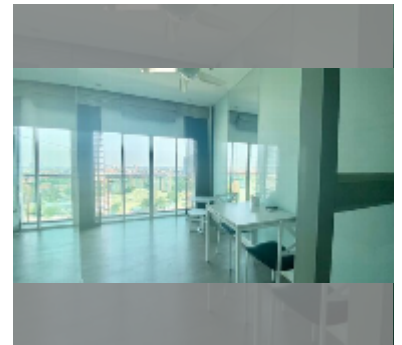

Condo for sale 1 bedroom 36 m² in The Axis, Pattaya

฿ 2,050,000

UNIT PARAMETERS:

UID	FS-243213
quota	foreign quota
type	1 bedroom
size	36m ²
floor	8
view	garden view

PROJECT PARAMETERS:

district	Thappraya
buildings	2
floors	20
built in	2013
maintenance	฿ 15,120/year

FACILITIES:

General information: highrise, open parking.

Swimming pool: swimming pool.

Chill zone: chill zone, garden, rooftop chillout.

Health zone: gym, sauna.

Other: lobby, clubhouse, kids playgarden, CCTV, security, minimart.