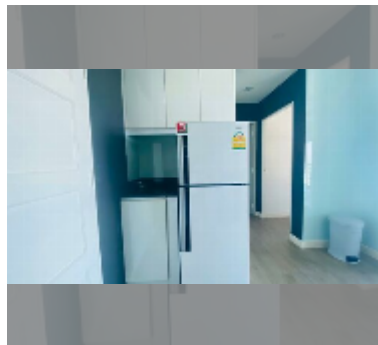

Condo for sale 1 bedroom 36 m² in The Axis, Pattaya

฿ 2,050,000

UNIT PARAMETERS:

UID	FS-243213
quota	foreign quota
type	1 bedroom
size	36m²
floor	8
view	garden view

PROJECT PARAMETERS:

district	Thappraya
buildings	2
floors	20
built in	2013
maintenance	฿ 15,120/year

FACILITIES:

General information: highrise, open parking.

Swimming pool: swimming pool.

Chill zone: chill zone, garden, rooftop chillout.

Health zone: gym, sauna.

Other: lobby, clubhouse, kids playgarden, CCTV, security, minimart.