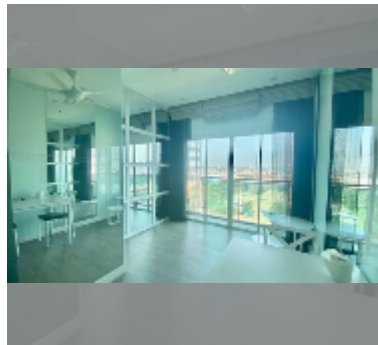

Condo for sale 1 bedroom 36 m² in The Axis, Pattaya

฿ 2,050,000

UNIT PARAMETERS:

UID	FS-243213
quota	foreign quota
type	1 bedroom
size	36m ²
floor	8
view	garden view

PROJECT PARAMETERS:

district	Thappraya
buildings	2
floors	20
built in	2013
maintenance	฿ 15,120/year

FACILITIES:

General information: highrise, open parking.

Swimming pool: swimming pool.

Chill zone: chill zone, garden, rooftop chillout.

Health zone: gym, sauna.

Other: lobby, clubhouse, kids playgarden, CCTV, security, minimart.