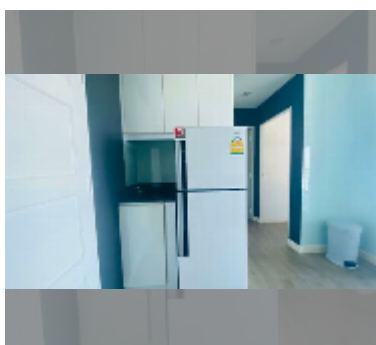

Condo for sale 1 bedroom 36 m² in The Axis, Pattaya

฿ 2,050,000

UNIT PARAMETERS:

UID	FS-243213
quota	foreign quota
type	1 bedroom
size	36m²
floor	8
view	garden view

PROJECT PARAMETERS:

district	Thappraya
buildings	2
floors	20
built in	2013
maintenance	฿ 15,120/year

FACILITIES:

General information: highrise, open parking.

Swimming pool: swimming pool.

Chill zone: chill zone, garden, rooftop chillout.

Health zone: gym, sauna.

Other: lobby, clubhouse, kids playgarden, CCTV, security, minimart.