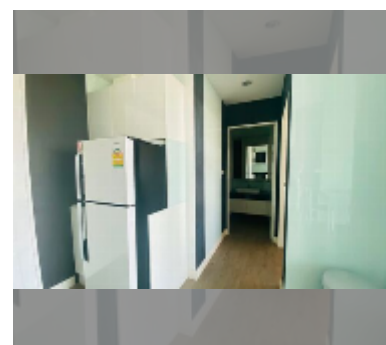

Condo for sale 1 bedroom 36 m² in The Axis, Pattaya

฿ 2,050,000

UNIT PARAMETERS:

UID	FS-243213
quota	foreign quota
type	1 bedroom
size	36m²
floor	8
view	garden view

PROJECT PARAMETERS:

district	Thappraya
buildings	2
floors	20
built in	2013
maintenance	฿ 15,120/year

FACILITIES:

General information: highrise, open parking.

Swimming pool: swimming pool.

Chill zone: chill zone, garden, rooftop chillout.

Health zone: gym, sauna.

Other: lobby, clubhouse, kids playgarden, CCTV, security, minimart.