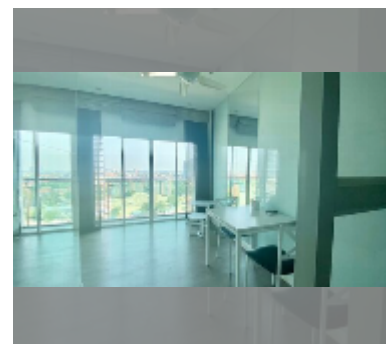

Condo for sale 1 bedroom 36 m² in The Axis, Pattaya

฿ 2,050,000

UNIT PARAMETERS:

UID	FS-243213
quota	foreign quota
type	1 bedroom
size	36m ²
floor	8
view	garden view

PROJECT PARAMETERS:

district	Thappraya
buildings	2
floors	20
built in	2013
maintenance	฿ 15,120/year

FACILITIES:

General information: highrise, open parking.

Swimming pool: swimming pool.

Chill zone: chill zone, garden, rooftop chillout.

Health zone: gym, sauna.

Other: lobby, clubhouse, kids playgarden, CCTV, security, minimart.