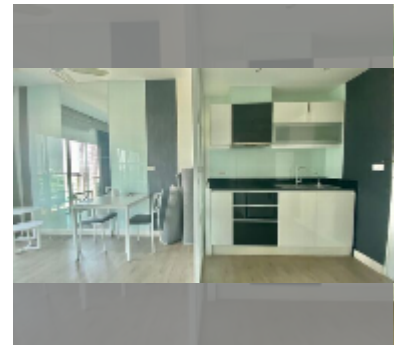

Condo for sale 1 bedroom 36 m² in The Axis, Pattaya

฿ 2,050,000

UNIT PARAMETERS:

UID	FS-243213
quota	foreign quota
type	1 bedroom
size	36m²
floor	8
view	garden view

PROJECT PARAMETERS:

district	Thappraya
buildings	2
floors	20
built in	2013
maintenance	฿ 15,120/year

FACILITIES:

General information: highrise, open parking.

Swimming pool: swimming pool.

Chill zone: chill zone, garden, rooftop chillout.

Health zone: gym, sauna.

Other: lobby, clubhouse, kids playgarden, CCTV, security, minimart.