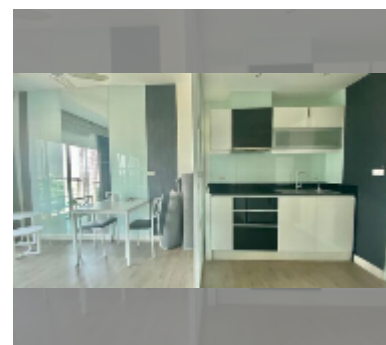

Condo for sale 1 bedroom 36 m² in The Axis, Pattaya

฿ 2,050,000

UNIT PARAMETERS:

UID	FS-243213
quota	foreign quota
type	1 bedroom
size	36m²
floor	8
view	garden view

PROJECT PARAMETERS:

district	Thappraya
buildings	2
floors	20
built in	2013
maintenance	฿ 15,120/year

FACILITIES:

General information: highrise, open parking.

Swimming pool: swimming pool.

Chill zone: chill zone, garden, rooftop chillout.

Health zone: gym, sauna.

Other: lobby, clubhouse, kids playgarden, CCTV, security, minimart.