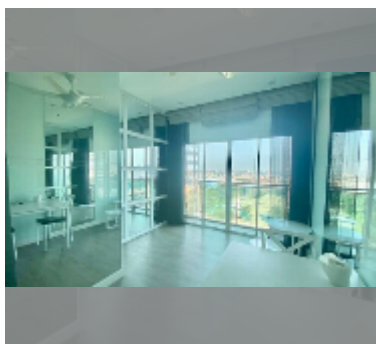

Condo for sale 1 bedroom 36 m² in The Axis, Pattaya

฿ 2,050,000

UNIT PARAMETERS:

UID	FS-243213
quota	foreign quota
type	1 bedroom
size	36m ²
floor	8
view	garden view

PROJECT PARAMETERS:

district	Thappraya
buildings	2
floors	20
built in	2013
maintenance	฿ 15,120/year

FACILITIES:

General information: highrise, open parking.

Swimming pool: swimming pool.

Chill zone: chill zone, garden, rooftop chillout.

Health zone: gym, sauna.

Other: lobby, clubhouse, kids playgarden, CCTV, security, minimart.