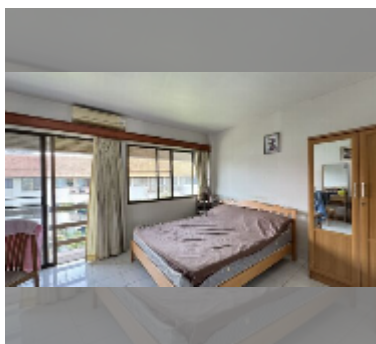

Condo for sale studio 26 m² in Diana Estates, Pattaya

฿ 1,890,000

UNIT PARAMETERS:

UID	FS-243212
quota	foreign quota
type	studio
size	26m ²
floor	4
view	garden view

equipment: furniture, air conditioner, television, refrigerator

PROJECT PARAMETERS:

district	Central Pattaya
buildings	1
floors	4
built in	2005
maintenance	฿ 14,040/year

FACILITIES:

General information: lowrise, open parking.

Swimming pool: swimming pool.

Health zone: gym.