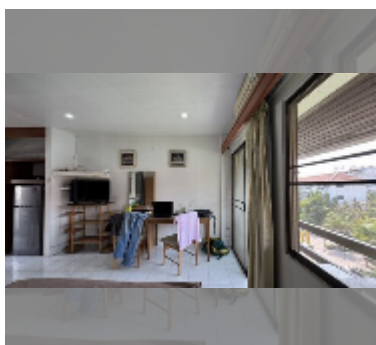

Condo for sale studio 26 m² in Diana Estates, Pattaya

฿ 1,890,000

UNIT PARAMETERS:

UID	FS-243212
quota	foreign quota
type	studio
size	26m ²
floor	4
view	garden view

equipment: furniture, air conditioner, television, refrigerator

PROJECT PARAMETERS:

district	Central Pattaya
buildings	1
floors	4
built in	2005
maintenance	฿ 14,040/year

FACILITIES:

General information: lowrise, open parking.

Swimming pool: swimming pool.

Health zone: gym.