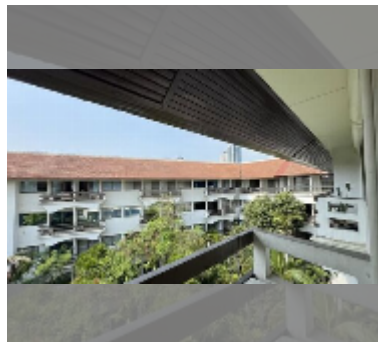

## Condo for sale studio 26 m<sup>2</sup> in Diana Estates, Pattaya

**฿ 1,890,000**

**UNIT PARAMETERS:**

UID	FS-243212
quota	foreign quota
type	studio
size	26m <sup>2</sup>
floor	4
view	garden view

equipment: furniture, air conditioner, television, refrigerator

**PROJECT PARAMETERS:**

district	Central Pattaya
buildings	1
floors	4
built in	2005
maintenance	฿ 14,040/year

**FACILITIES:**

General information: lowrise, open parking.

Swimming pool: swimming pool.

Health zone: gym.