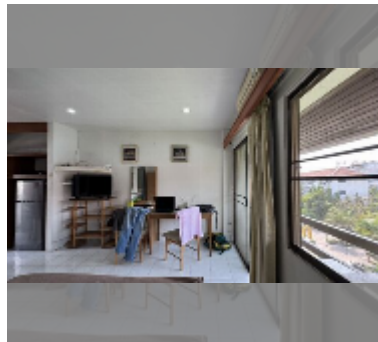

## Condo for sale studio 26 m<sup>2</sup> in Diana Estates, Pattaya

**฿ 1,890,000**

**UNIT PARAMETERS:**

UID	FS-243212
quota	foreign quota
type	studio
size	26m <sup>2</sup>
floor	4
view	garden view

equipment: furniture, air conditioner, television, refrigerator

**PROJECT PARAMETERS:**

district	Central Pattaya
buildings	1
floors	4
built in	2005
maintenance	฿ 14,040/year

**FACILITIES:**

General information: lowrise, open parking.

Swimming pool: swimming pool.

Health zone: gym.