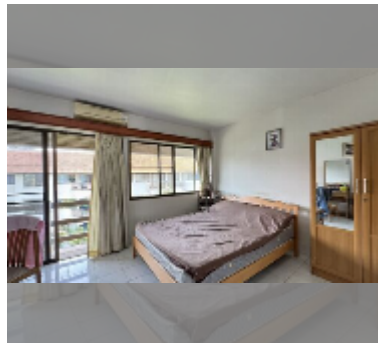

## Condo for sale studio 26 m<sup>2</sup> in Diana Estates, Pattaya

**฿ 1,890,000**

**UNIT PARAMETERS:**

UID	FS-243212
quota	foreign quota
type	studio
size	26m <sup>2</sup>
floor	4
view	garden view

equipment: furniture, air conditioner, television, refrigerator

**PROJECT PARAMETERS:**

district	Central Pattaya
buildings	1
floors	4
built in	2005
maintenance	฿ 14,040/year

**FACILITIES:**

General information: lowrise, open parking.

Swimming pool: swimming pool.

Health zone: gym.