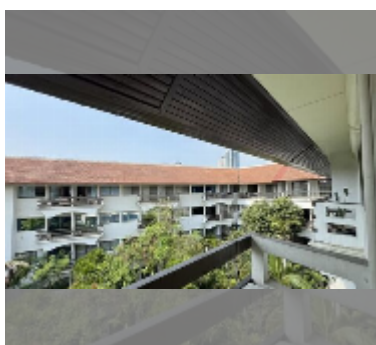

Condo for sale studio 26 m² in Diana Estates, Pattaya

฿ 1,890,000

UNIT PARAMETERS:

UID	FS-243212
quota	foreign quota
type	studio
size	26m ²
floor	4
view	garden view

equipment: furniture, air conditioner, television, refrigerator

PROJECT PARAMETERS:

district	Central Pattaya
buildings	1
floors	4
built in	2005
maintenance	฿ 14,040/year

FACILITIES:

General information: lowrise, open parking.

Swimming pool: swimming pool.

Health zone: gym.