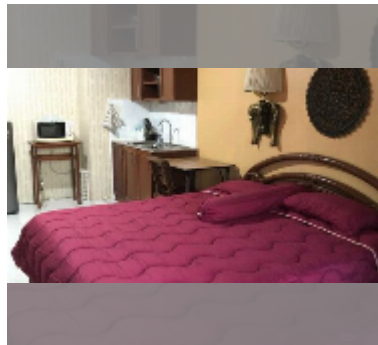

Condo for sale studio 38 m² in AD Condominium, Pattaya

฿ 1,130,000

UNIT PARAMETERS:

UID	FS-243211
quota	company ownership
type	studio
size	38m²
floor	8
view	pool view

PROJECT PARAMETERS:

district	Wongamat
buildings	1
floors	8
built in	2008
maintenance	฿ 11,400/year

FACILITIES:

General information: lowrise, covered parking.

Swimming pool: swimming pool, jacuzzi.

Chill zone: chill zone.

Health zone: gym.

Other: reception, lobby, CCTV, security, laundry.