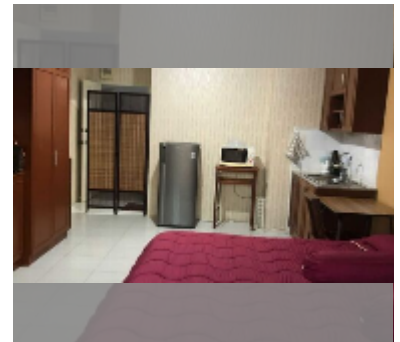

Condo for sale studio 38 m² in AD Condominium, Pattaya

฿ 1,130,000

UNIT PARAMETERS:

UID	FS-243211
quota	company ownership
type	studio
size	38m ²
floor	8
view	pool view

PROJECT PARAMETERS:

district	Wongamat
buildings	1
floors	8
built in	2008
maintenance	฿ 11,400/year

FACILITIES:

General information: lowrise, covered parking.

Swimming pool: swimming pool, jacuzzi.

Chill zone: chill zone.

Health zone: gym.

Other: reception, lobby, CCTV, security, laundry.

[details](#)