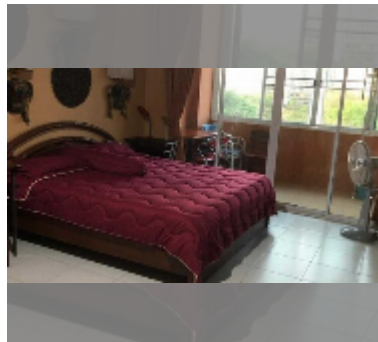

Condo for sale studio 38 m² in AD Condominium, Pattaya

฿ 1,130,000

UNIT PARAMETERS:

UID	FS-243211
quota	company ownership
type	studio
size	38m²
floor	8
view	pool view

PROJECT PARAMETERS:

district	Wongamat
buildings	1
floors	8
built in	2008
maintenance	฿ 11,400/year

FACILITIES:

General information: lowrise, covered parking.

Swimming pool: swimming pool, jacuzzi.

Chill zone: chill zone.

Health zone: gym.

Other: reception, lobby, CCTV, security, laundry.