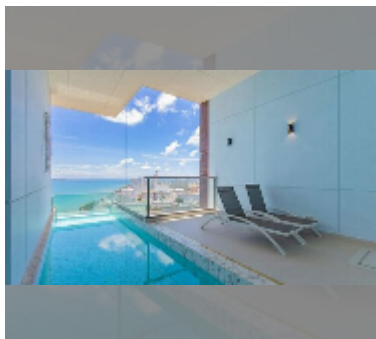

## Condo for sale 1 bedroom 78.99 m<sup>2</sup> in Copacabana Beach Jomtien, Pattaya

**฿ 11,990,000**

### FACILITIES:

**General information:** highrise, meters to beach: 50, minutes to beach: 1, shuttle bus, beach front, open parking, multy-level parking.

**Swimming pool:** swimming pool, rooftop pool, infinity view, jacuzzi, pool bar , sunbathing area.

**Chill zone:** chill zone, garden, rooftop chillout.

**Health zone:** gym, sauna, hamam.

**Other:** lobby, meeting room, games room, kids playgarden, CCTV, security.

[details](#)