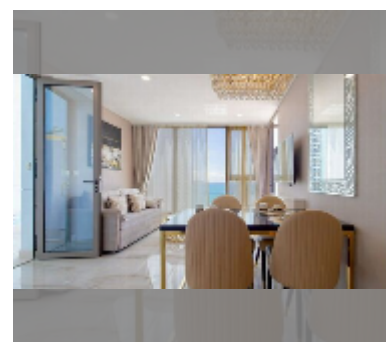

Condo for sale 1 bedroom 78.99 m² in Copacabana Beach Jomtien, Pattaya

฿ 11,990,000

UNIT PARAMETERS:

UID	FS-243210
quota	foreign quota
type	1 bedroom
size	78.99m²
floor	31
view	sea view
quality	good
equipment: furniture, air conditioner, television	

PROJECT PARAMETERS:

district	Jomtien
buildings	1
floors	59
built in	2022
maintenance	฿ 47,394/year

FACILITIES:

General information: highrise, meters to beach: 50, minutes to beach: 1, shuttle bus, beach front, open parking, multy-level parking.

Swimming pool: swimming pool, rooftop pool, infinity view, jacuzzi, pool bar , sunbathing area.

Chill zone: chill zone, garden, rooftop chillout.

Health zone: gym, sauna, hamam.

Other: lobby, meeting room, games room, kids playgarden, CCTV, security.