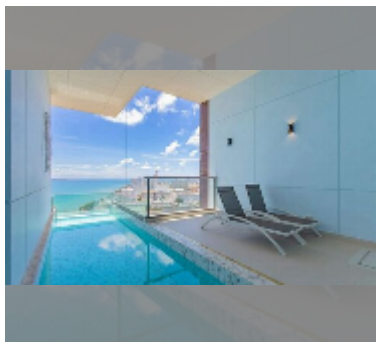

Condo for sale 1 bedroom 78.99 m² in Copacabana Beach Jomtien, Pattaya

฿ 11,990,000

UNIT PARAMETERS:

UID	FS-243210
quota	foreign quota
type	1 bedroom
size	78.99m ²
floor	31
view	sea view
quality	good
equipment: furniture, air conditioner, television	

PROJECT PARAMETERS:

district	Jomtien
buildings	1
floors	59
built in	2022
maintenance	฿ 47,394/year

FACILITIES:

General information: highrise, meters to beach: 50, minutes to beach: 1, shuttle bus, beach front, open parking, multy-level parking.

Swimming pool: swimming pool, rooftop pool, infinity view, jacuzzi, pool bar , sunbathing area.

Chill zone: chill zone, garden, rooftop chillout.

Health zone: gym, sauna, hamam.

Other: lobby, meeting room, games room, kids playgarden, CCTV, security.