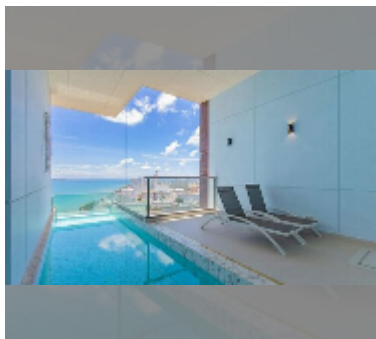

Condo for sale 1 bedroom 78.99 m² in Copacabana Beach Jomtien, Pattaya

฿ 11,990,000

UNIT PARAMETERS:

UID	FS-243210
quota	foreign quota
type	1 bedroom
size	78.99m ²
floor	31
view	sea view
quality	good
equipment: furniture, air conditioner, television	

Swimming pool: swimming pool, rooftop pool, infinity view, jacuzzi, pool bar , sunbathing area.

Chill zone: chill zone, garden, rooftop chillout.

Health zone: gym, sauna, hamam.

Other: lobby, meeting room, games room, kids playgarden, CCTV, security.