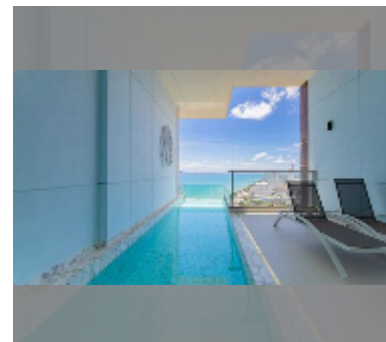

Condo for sale 1 bedroom 78.99 m² in Copacabana Beach Jomtien, Pattaya

฿ 11,990,000

UNIT PARAMETERS:

UID	FS-243210
quota	foreign quota
type	1 bedroom
size	78.99m ²
floor	31
view	sea view
quality	good
equipment: furniture, air conditioner, television	

Swimming pool: swimming pool, rooftop pool, infinity view, jacuzzi, pool bar , sunbathing area.

Chill zone: chill zone, garden, rooftop chillout.

Health zone: gym, sauna, hamam.

Other: lobby, meeting room, games room, kids playgarden, CCTV, security.