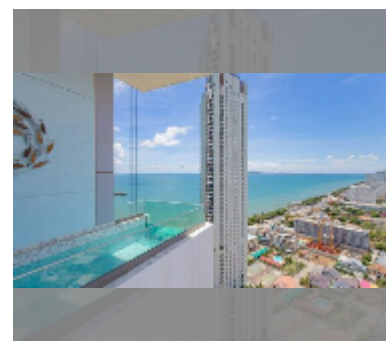

Condo for sale 1 bedroom 78.99 m² in Copacabana Beach Jomtien, Pattaya

฿ 11,990,000

UNIT PARAMETERS:

UID	FS-243210
quota	foreign quota
type	1 bedroom
size	78.99m ²
floor	31
view	sea view
quality	good
equipment: furniture, air conditioner, television	

PROJECT PARAMETERS:

district	Jomtien
buildings	1
floors	59
built in	2022
maintenance	฿ 47,394/year

FACILITIES:

General information: highrise, meters to beach: 50, minutes to beach: 1, shuttle bus, beach front, open parking, multy-level parking.

Swimming pool: swimming pool, rooftop pool, infinity view, jacuzzi, pool bar , sunbathing area.

Chill zone: chill zone, garden, rooftop chillout.

Health zone: gym, sauna, hamam.

Other: lobby, meeting room, games room, kids playgarden, CCTV, security.