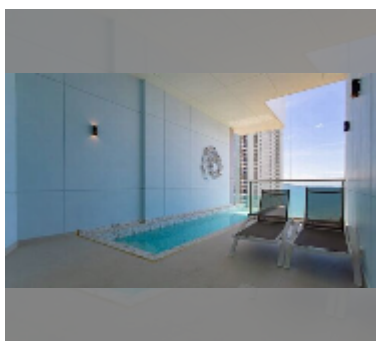

### FACILITIES:

**General information:** highrise, meters to beach: 50, minutes to beach: 1, shuttle bus, beach front, open parking, multy-level parking.

**Swimming pool:** swimming pool, rooftop pool, infinity view, jacuzzi, pool bar , sunbathing area.

**Chill zone:** chill zone, garden, rooftop chillout.

**Health zone:** gym, sauna, hamam.

**Other:** lobby, meeting room, games room, kids playgarden, CCTV, security.

[details](#)