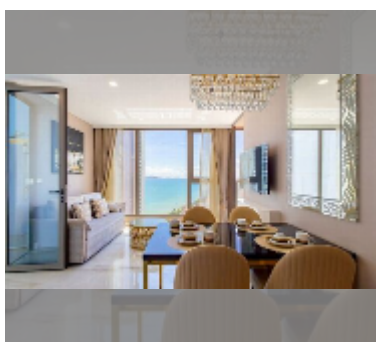

## Condo for sale 1 bedroom 78.99 m<sup>2</sup> in Copacabana Beach Jomtien, Pattaya

**฿ 11,990,000**

**UNIT PARAMETERS:**

UID	FS-243210
quota	foreign quota
type	1 bedroom
size	78.99m <sup>2</sup>
floor	31
view	sea view
quality	good
equipment: furniture, air conditioner, television	

**Swimming pool:** swimming pool, rooftop pool, infinity view, jacuzzi, pool bar , sunbathing area.

**Chill zone:** chill zone, garden, rooftop chillout.

**Health zone:** gym, sauna, hamam.

**Other:** lobby, meeting room, games room, kids playgarden, CCTV, security.