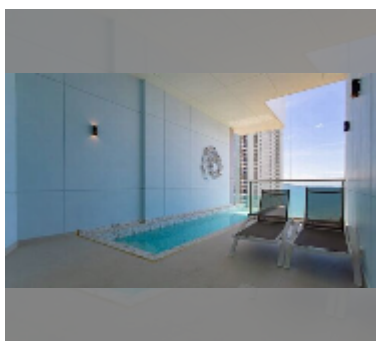

## Condo for sale 1 bedroom 78.99 m<sup>2</sup> in Copacabana Beach Jomtien, Pattaya

**฿ 11,990,000**

**UNIT PARAMETERS:**

UID	FS-243210
quota	foreign quota
type	1 bedroom
size	78.99m <sup>2</sup>
floor	31
view	sea view
quality	good
equipment: furniture, air conditioner, television	

**Swimming pool:** swimming pool, rooftop pool, infinity view, jacuzzi, pool bar , sunbathing area.

**Chill zone:** chill zone, garden, rooftop chillout.

**Health zone:** gym, sauna, hamam.

**Other:** lobby, meeting room, games room, kids playgarden, CCTV, security.