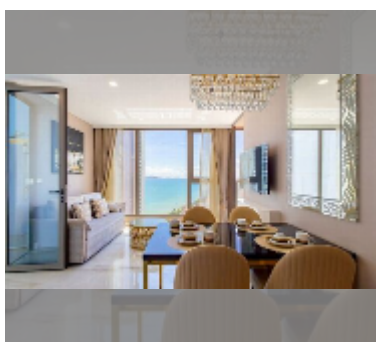

Condo for sale 1 bedroom 78.99 m² in Copacabana Beach Jomtien, Pattaya

฿ 11,990,000

UNIT PARAMETERS:

UID	FS-243210
quota	foreign quota
type	1 bedroom
size	78.99m²
floor	31
view	sea view
quality	good
equipment: furniture, air conditioner, television	

PROJECT PARAMETERS:

district	Jomtien
buildings	1
floors	59
built in	2022
maintenance	฿ 47,394/year

FACILITIES:

General information: highrise, meters to beach: 50, minutes to beach: 1, shuttle bus, beach front, open parking, multy-level parking.

Swimming pool: swimming pool, rooftop pool, infinity view, jacuzzi, pool bar , sunbathing area.

Chill zone: chill zone, garden, rooftop chillout.

Health zone: gym, sauna, hamam.

Other: lobby, meeting room, games room, kids playgarden, CCTV, security.