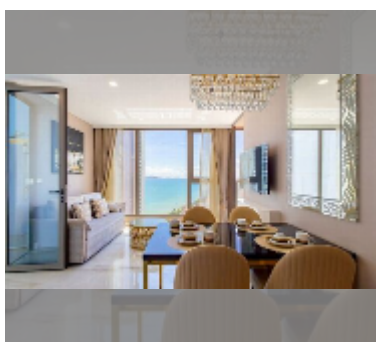

Condo for sale 1 bedroom 78.99 m² in Copacabana Beach Jomtien, Pattaya

฿ 11,990,000

UNIT PARAMETERS:

UID	FS-243210
quota	foreign quota
type	1 bedroom
size	78.99m ²
floor	31
view	sea view
quality	good
equipment: furniture, air conditioner, television	

Swimming pool: swimming pool, rooftop pool, infinity view, jacuzzi, pool bar , sunbathing area.

Chill zone: chill zone, garden, rooftop chillout.

Health zone: gym, sauna, hamam.

Other: lobby, meeting room, games room, kids playgarden, CCTV, security.