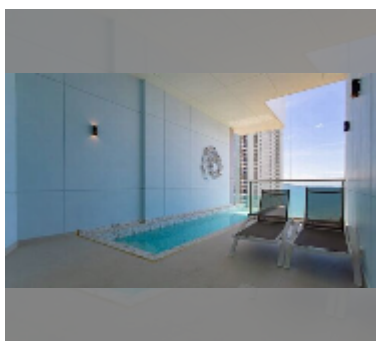

Condo for sale 1 bedroom 78.99 m² in Copacabana Beach Jomtien, Pattaya

฿ 11,990,000

UNIT PARAMETERS:

UID	FS-243210
quota	foreign quota
type	1 bedroom
size	78.99m ²
floor	31
view	sea view
quality	good
equipment: furniture, air conditioner, television	

Swimming pool: swimming pool, rooftop pool, infinity view, jacuzzi, pool bar , sunbathing area.

Chill zone: chill zone, garden, rooftop chillout.

Health zone: gym, sauna, hamam.

Other: lobby, meeting room, games room, kids playgarden, CCTV, security.