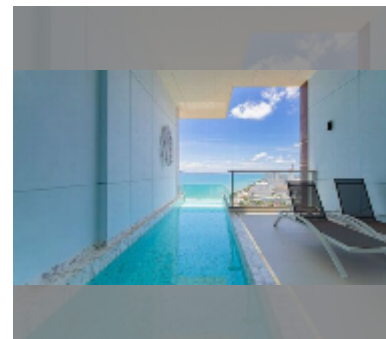

### FACILITIES:

**General information:** highrise, meters to beach: 50, minutes to beach: 1, shuttle bus, beach front, open parking, multy-level parking.

**Swimming pool:** swimming pool, rooftop pool, infinity view, jacuzzi, pool bar , sunbathing area.

**Chill zone:** chill zone, garden, rooftop chillout.

**Health zone:** gym, sauna, hamam.

**Other:** lobby, meeting room, games room, kids playgarden, CCTV, security.

[details](#)