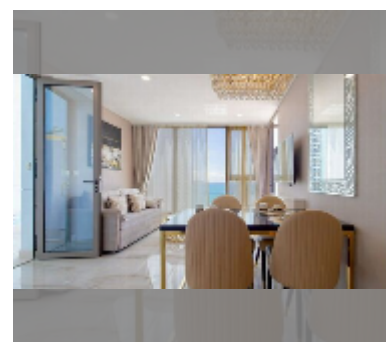

## Condo for sale 1 bedroom 78.99 m<sup>2</sup> in Copacabana Beach Jomtien, Pattaya

**฿ 11,990,000**

**UNIT PARAMETERS:**

UID	FS-243210
quota	foreign quota
type	1 bedroom
size	78.99m <sup>2</sup>
floor	31
view	sea view
quality	good
equipment: furniture, air conditioner, television	

**Swimming pool:** swimming pool, rooftop pool, infinity view, jacuzzi, pool bar , sunbathing area.

**Chill zone:** chill zone, garden, rooftop chillout.

**Health zone:** gym, sauna, hamam.

**Other:** lobby, meeting room, games room, kids playgarden, CCTV, security.