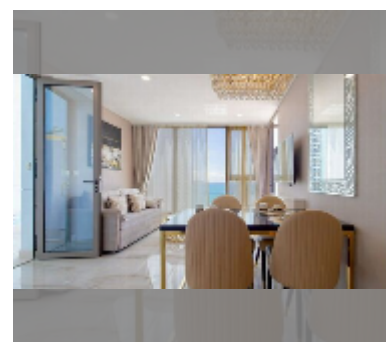

Condo for sale 1 bedroom 78.99 m² in Copacabana Beach Jomtien, Pattaya

฿ 11,990,000

UNIT PARAMETERS:

UID	FS-243210
quota	foreign quota
type	1 bedroom
size	78.99m ²
floor	31
view	sea view
quality	good
equipment: furniture, air conditioner, television	

Swimming pool: swimming pool, rooftop pool, infinity view, jacuzzi, pool bar , sunbathing area.

Chill zone: chill zone, garden, rooftop chillout.

Health zone: gym, sauna, hamam.

Other: lobby, meeting room, games room, kids playgarden, CCTV, security.