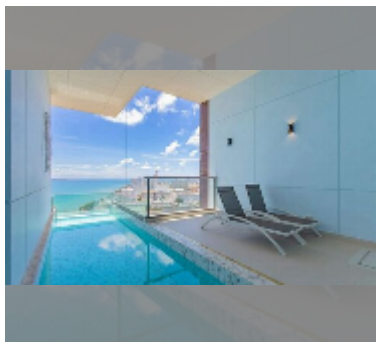

## Condo for sale 1 bedroom 78.99 m<sup>2</sup> in Copacabana Beach Jomtien, Pattaya

**฿ 11,990,000**

**UNIT PARAMETERS:**

UID	FS-243210
quota	foreign quota
type	1 bedroom
size	78.99m <sup>2</sup>
floor	31
view	sea view
quality	good
equipment: furniture, air conditioner, television	

**Swimming pool:** swimming pool, rooftop pool, infinity view, jacuzzi, pool bar , sunbathing area.

**Chill zone:** chill zone, garden, rooftop chillout.

**Health zone:** gym, sauna, hamam.

**Other:** lobby, meeting room, games room, kids playgarden, CCTV, security.