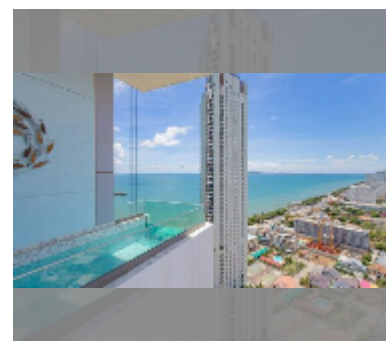

## Condo for sale 1 bedroom 78.99 m<sup>2</sup> in Copacabana Beach Jomtien, Pattaya

**฿ 11,990,000**

**UNIT PARAMETERS:**

UID	FS-243210
quota	foreign quota
type	1 bedroom
size	78.99m <sup>2</sup>
floor	31
view	sea view
quality	good
equipment: furniture, air conditioner, television	

**PROJECT PARAMETERS:**

district	Jomtien
buildings	1
floors	59
built in	2022
maintenance	฿ 47,394/year

**FACILITIES:**

**General information:** highrise, meters to beach: 50, minutes to beach: 1, shuttle bus, beach front, open parking, multy-level parking.

**Swimming pool:** swimming pool, rooftop pool, infinity view, jacuzzi, pool bar , sunbathing area.

**Chill zone:** chill zone, garden, rooftop chillout.

**Health zone:** gym, sauna, hamam.

**Other:** lobby, meeting room, games room, kids playgarden, CCTV, security.