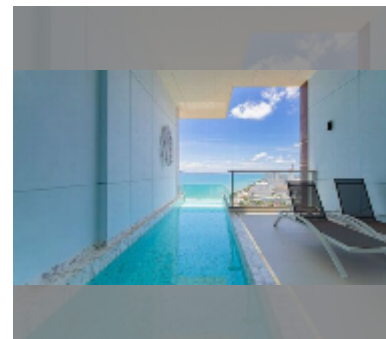

Condo for sale 1 bedroom 78.99 m² in Copacabana Beach Jomtien, Pattaya

฿ 11,990,000

UNIT PARAMETERS:

UID	FS-243210
quota	foreign quota
type	1 bedroom
size	78.99m ²
floor	31
view	sea view
quality	good
equipment: furniture, air conditioner, television	

Swimming pool: swimming pool, rooftop pool, infinity view, jacuzzi, pool bar , sunbathing area.

Chill zone: chill zone, garden, rooftop chillout.

Health zone: gym, sauna, hamam.

Other: lobby, meeting room, games room, kids playgarden, CCTV, security.