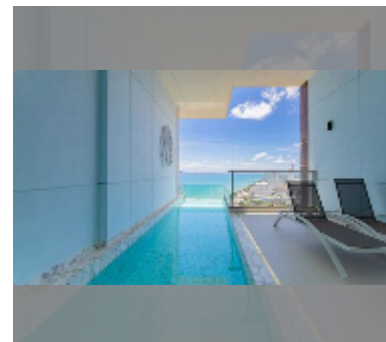

## Condo for sale 1 bedroom 78.99 m<sup>2</sup> in Copacabana Beach Jomtien, Pattaya

**฿ 11,990,000**

**UNIT PARAMETERS:**

UID	FS-243210
quota	foreign quota
type	1 bedroom
size	78.99m <sup>2</sup>
floor	31
view	sea view
quality	good
equipment: furniture, air conditioner, television	

**Swimming pool:** swimming pool, rooftop pool, infinity view, jacuzzi, pool bar , sunbathing area.

**Chill zone:** chill zone, garden, rooftop chillout.

**Health zone:** gym, sauna, hamam.

**Other:** lobby, meeting room, games room, kids playgarden, CCTV, security.