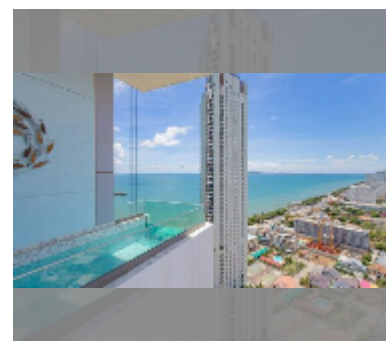

Condo for sale 1 bedroom 78.99 m² in Copacabana Beach Jomtien, Pattaya

฿ 11,990,000

UNIT PARAMETERS:

UID	FS-243210
quota	foreign quota
type	1 bedroom
size	78.99m²
floor	31
view	sea view
quality	good
equipment: furniture, air conditioner, television	

PROJECT PARAMETERS:

district	Jomtien
buildings	1
floors	59
built in	2022
maintenance	฿ 47,394/year

FACILITIES:

General information: highrise, meters to beach: 50, minutes to beach: 1, shuttle bus, beach front, open parking, multy-level parking.

Swimming pool: swimming pool, rooftop pool, infinity view, jacuzzi, pool bar , sunbathing area.

Chill zone: chill zone, garden, rooftop chillout.

Health zone: gym, sauna, hamam.

Other: lobby, meeting room, games room, kids playgarden, CCTV, security.