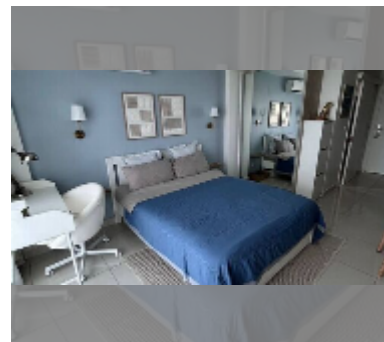

Condo for sale studio 25.82 m² in Laguna Beach Resort, Pattaya

฿ 1,350,000

UNIT PARAMETERS:

UID	FS-243209
quota	company ownership
type	studio
size	25.82m²
floor	7
view	sea view
quality	good
equipment: furniture, air conditioner, television, washing-machine, refrigerator	

PROJECT PARAMETERS:

district	Jomtien
buildings	3
floors	8
built in	2015
maintenance	฿ 10,844/year

FACILITIES:

General information: resort, meters to beach: 500, underground parking.

Swimming pool: swimming pool, kids pool, water slides, waterfall, jacuzzi, sunbathing area, artificial beach.

Chill zone: chill zone, garden.

Health zone: gym.

Other: reception, clubhouse, kids playgarden, security, minimart, laundry.