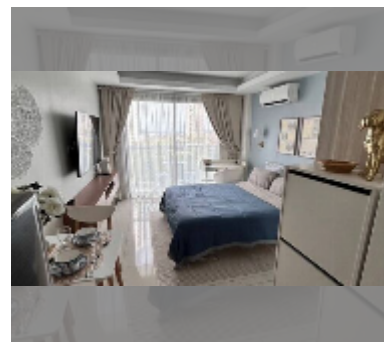

Condo for sale studio 25.82 m² in Laguna Beach Resort, Pattaya

฿ 1,350,000

UNIT PARAMETERS:

UID	FS-243209
quota	company ownership
type	studio
size	25.82m²
floor	7
view	sea view
quality	good
equipment: furniture, air conditioner, television, washing-machine, refrigerator	

PROJECT PARAMETERS:

district	Jomtien
buildings	3
floors	8
built in	2015
maintenance	฿ 10,844/year

FACILITIES:

General information: resort, meters to beach: 500, underground parking.

Swimming pool: swimming pool, kids pool, water slides, waterfall, jacuzzi, sunbathing area, artificial beach.

Chill zone: chill zone, garden.

Health zone: gym.

Other: reception, clubhouse, kids playgarden, security, minimart, laundry.