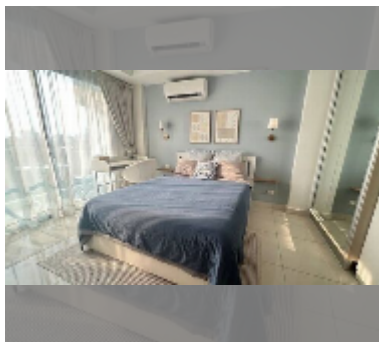

Condo for sale studio 25.82 m² in Laguna Beach Resort, Pattaya

฿ 1,350,000

UNIT PARAMETERS:

UID	FS-243209
quota	company ownership
type	studio
size	25.82m²
floor	7
view	sea view
quality	good
equipment: furniture, air conditioner, television, washing-machine, refrigerator	

PROJECT PARAMETERS:

district	Jomtien
buildings	3
floors	8
built in	2015
maintenance	฿ 10,844/year

FACILITIES:

General information: resort, meters to beach: 500, underground parking.

Swimming pool: swimming pool, kids pool, water slides, waterfall, jacuzzi, sunbathing area, artificial beach.

Chill zone: chill zone, garden.

Health zone: gym.

Other: reception, clubhouse, kids playgarden, security, minimart, laundry.