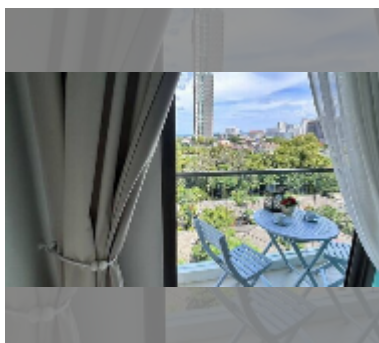

Condo for sale studio 25.82 m² in Laguna Beach Resort, Pattaya

฿ 1,350,000

UNIT PARAMETERS:

UID	FS-243209
quota	company ownership
type	studio
size	25.82m ²
floor	7
view	sea view
quality	good
equipment: furniture, air conditioner, television, washing-machine, refrigerator	

Chill zone: chill zone, garden.

Health zone: gym.

Other: reception, clubhouse, kids playgarden, security, minimart, laundry.

[details](#)