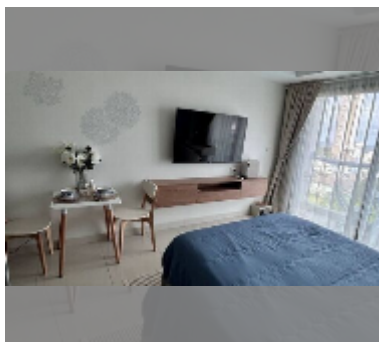

Condo for sale studio 25.82 m² in Laguna Beach Resort, Pattaya

฿ 1,350,000

UNIT PARAMETERS:

UID	FS-243209
quota	company ownership
type	studio
size	25.82m²
floor	7
view	sea view
quality	good
equipment: furniture, air conditioner, television, washing-machine, refrigerator	

PROJECT PARAMETERS:

district	Jomtien
buildings	3
floors	8
built in	2015
maintenance	฿ 10,844/year

FACILITIES:

General information: resort, meters to beach: 500, underground parking.

Swimming pool: swimming pool, kids pool, water slides, waterfall, jacuzzi, sunbathing area, artificial beach.

Chill zone: chill zone, garden.

Health zone: gym.

Other: reception, clubhouse, kids playgarden, security, minimart, laundry.