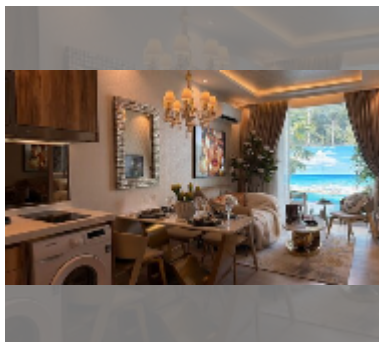

Condo for sale 1 bedroom 37 m² in Riviera Santa Monica Jomtien, Pattaya

฿ 5,500,000

UNIT PARAMETERS:

UID	FS-243208
quota	foreign quota
type	1 bedroom
size	37m²
floor	27
view	city view

PROJECT PARAMETERS:

district	Jomtien
buildings	1
floors	34
start of construction	2025
built in	2028
maintenance	฿ 26,640/year

FACILITIES:

General information: highrise, meters to beach: 1000, shuttle bus, underground parking, multy-level parking.

Swimming pool: swimming pool, kids pool, rooftop pool, infinity view, jacuzzi, pool bar .

Chill zone: chill zone, garden, rooftop chillout.

Health zone: gym, sauna, yoga room.

Other: reception, lobby, clubhouse, meeting room, games room, kids playgarden, CCTV, security, minimart, laundry, room service.