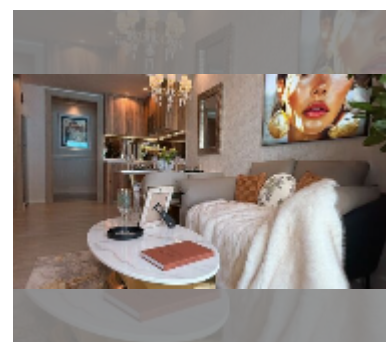

Condo for sale 1 bedroom 37 m² in Riviera Santa Monica Jomtien, Pattaya

฿ 5,500,000

UNIT PARAMETERS:

UID	FS-243208
quota	foreign quota
type	1 bedroom
size	37m²
floor	27
view	city view

PROJECT PARAMETERS:

district	Jomtien
buildings	1
floors	34
start of construction	2025
built in	2028
maintenance	฿ 26,640/year

FACILITIES:

General information: highrise, meters to beach: 1000, shuttle bus, underground parking, multy-level parking.

Swimming pool: swimming pool, kids pool, rooftop pool, infinity view, jacuzzi, pool bar .

Chill zone: chill zone, garden, rooftop chillout.

Health zone: gym, sauna, yoga room.

Other: reception, lobby, clubhouse, meeting room, games room, kids playgarden, CCTV, security, minimart, laundry, room service.