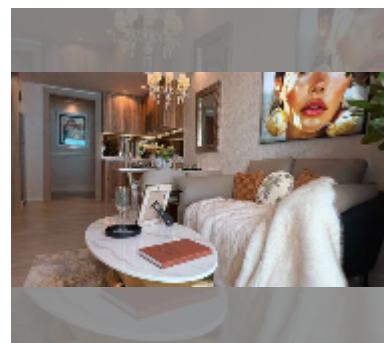

Condo for sale 1 bedroom 37 m² in Riviera Santa Monica Jomtien, Pattaya

฿ 5,500,000

UNIT PARAMETERS:

UID	FS-243208
quota	foreign quota
type	1 bedroom
size	37m²
floor	27
view	city view

PROJECT PARAMETERS:

district	Jomtien
buildings	1
floors	34
start of construction	2025
built in	2028
maintenance	฿ 26,640/year

FACILITIES:

General information: highrise, meters to beach: 1000, shuttle bus, underground parking, multy-level parking.

Swimming pool: swimming pool, kids pool, rooftop pool, infinity view, jacuzzi, pool bar .

Chill zone: chill zone, garden, rooftop chillout.

Health zone: gym, sauna, yoga room.

Other: reception, lobby, clubhouse, meeting room, games room, kids playgarden, CCTV, security, minimart, laundry, room service.