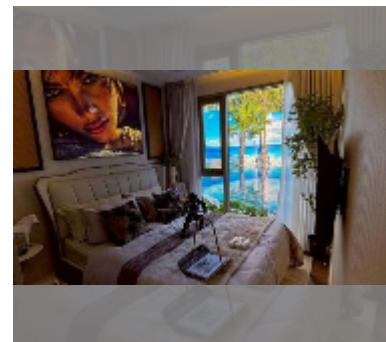

Condo for sale 1 bedroom 36 m² in The Riviera Beverly Hills Residences, Pattaya

฿ 4,970,000

UNIT PARAMETERS:

UID	FS-243203
quota	foreign quota
type	1 bedroom
size	36m²
floor	6
view	city view
quality	excellent
equipment: furniture, kitchen appliances, air conditioner	

PROJECT PARAMETERS:

district	Jomtien
buildings	3
start of construction	2024
built in	2028
maintenance	฿ 25,920/year

FACILITIES:

General information: resort, pets are allowed, multy-level parking, covered parking.

Swimming pool: swimming pool, rooftop pool, water slides, jacuzzi, sunbathing area.

Chill zone: chill zone, garden, rooftop chillout.

Health zone: gym, sauna, steam, tennis court.

Other: lobby, clubhouse, meeting room, kids playgarden, CCTV, security, minimart, golf.