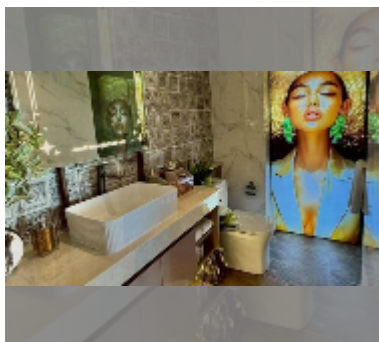

Condo for sale 1 bedroom 36 m² in The Riviera Beverly Hills Residences, Pattaya

฿ 4,970,000

UNIT PARAMETERS:

| | |
|---|------------------|
| UID | FS-243203 |
| quota | foreign quota |
| type | 1 bedroom |
| size | 36m ² |
| floor | 6 |
| view | city view |
| quality | excellent |
| equipment: furniture, kitchen appliances, air conditioner | |

Health zone: gym, sauna, steam, tennis court.

Other: lobby, clubhouse, meeting room, kids playgarden, CCTV, security, minimart, golf.

details