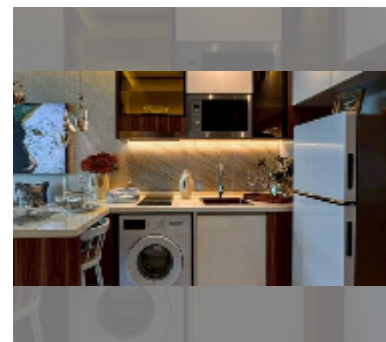

Condo for sale 1 bedroom 36 m² in The Riviera Beverly Hills Residences, Pattaya

฿ 4,970,000

UNIT PARAMETERS:

UID	FS-243203
quota	foreign quota
type	1 bedroom
size	36m²
floor	6
view	city view
quality	excellent
equipment: furniture, kitchen appliances, air conditioner	

PROJECT PARAMETERS:

district	Jomtien
buildings	3
start of construction	2024
built in	2028
maintenance	฿ 25,920/year

FACILITIES:

General information: resort, pets are allowed, multy-level parking, covered parking.

Swimming pool: swimming pool, rooftop pool, water slides, jacuzzi, sunbathing area.

Chill zone: chill zone, garden, rooftop chillout.

Health zone: gym, sauna, steam, tennis court.

Other: lobby, clubhouse, meeting room, kids playgarden, CCTV, security, minimart, golf.