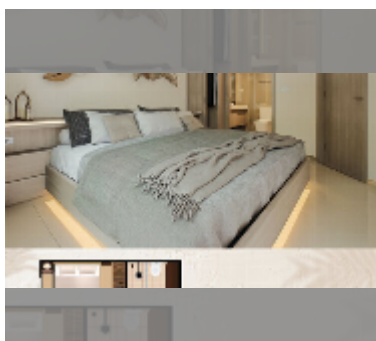

Condo for sale studio 20 m² in Harmonia City Garden, Pattaya

฿ 2,485,000

UNIT PARAMETERS:

UID	FS-243201
quota	foreign quota
type	studio
size	20m²
floor	4
view	city view
quality	excellent
equipment: kitchen appliances	

PROJECT PARAMETERS:

district	Thappraya
buildings	4
floors	8
built in	2028

FACILITIES:

General information: boutique, underground parking.

Swimming pool: swimming pool, rooftop pool, jacuzzi.

Chill zone: chill zone, garden.

Health zone: gym, sauna, steam, yoga room, SPA.

Other: reception, kids playgarden, CCTV, security.