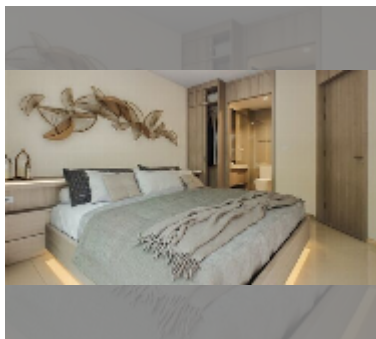

Condo for sale studio 20 m² in Harmonia City Garden, Pattaya

฿ 2,485,000

UNIT PARAMETERS:

UID	FS-243201
quota	foreign quota
type	studio
size	20m²
floor	4
view	city view
quality	excellent
equipment: kitchen appliances	

PROJECT PARAMETERS:

district	Thappraya
buildings	4
floors	8
built in	2028

FACILITIES:

General information: boutique, underground parking.

Swimming pool: swimming pool, rooftop pool, jacuzzi.

Chill zone: chill zone, garden.

Health zone: gym, sauna, steam, yoga room, SPA.

Other: reception, kids playgarden, CCTV, security.