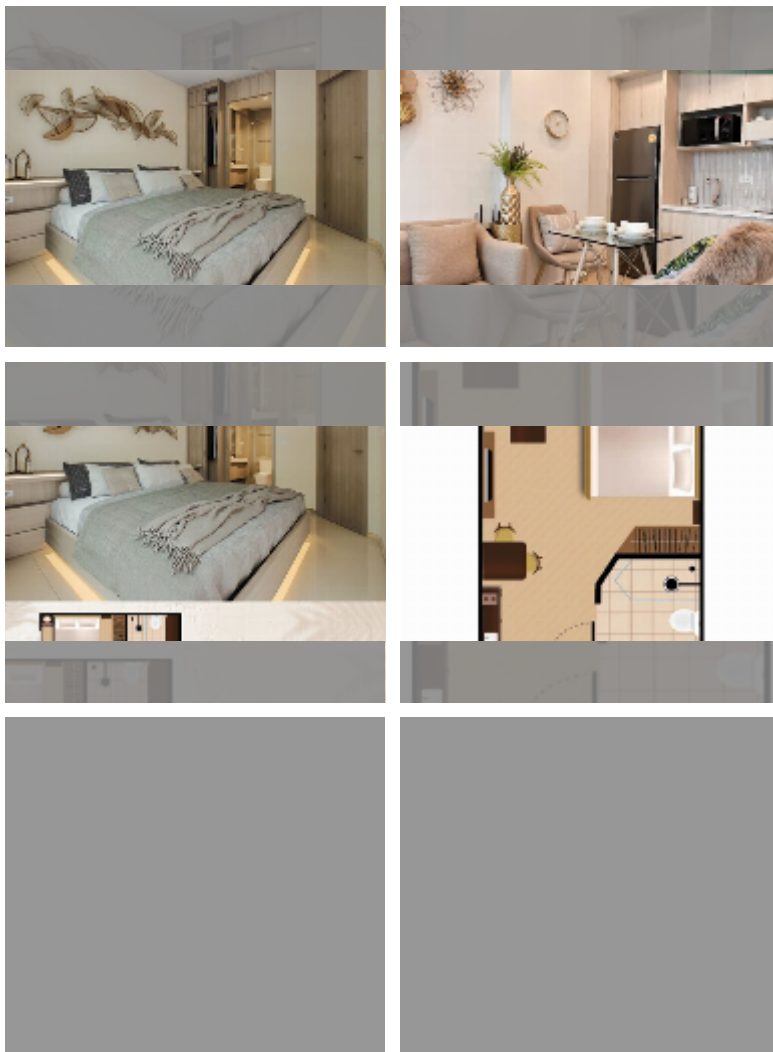

Condo for sale studio 20 m² in Harmonia City Garden, Pattaya

฿ 2,485,000

UNIT PARAMETERS:

UID	FS-243201
quota	foreign quota
type	studio
size	20m²
floor	4
view	city view
quality	excellent
equipment: kitchen appliances	

PROJECT PARAMETERS:

district	Thappraya
buildings	4
floors	8
built in	2028

FACILITIES:

General information: boutique, underground parking.

Swimming pool: swimming pool, rooftop pool, jacuzzi.

Chill zone: chill zone, garden.

Health zone: gym, sauna, steam, yoga room, SPA.

Other: reception, kids playgarden, CCTV, security.