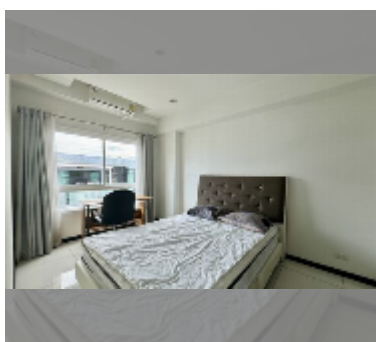

Condo for sale 2 bedroom 68.14 m² in Siam Oriental Elegance 2, Pattaya

฿ 3,500,000

UNIT PARAMETERS:

UID	FS-243195
quota	thai quota
type	2 bedroom
size	68.14m²
floor	8
view	city view
quality	good
equipment: furniture, air conditioner, internet, television, washing-machine, dishwasher, refrigerator	
online viewing	yes

PROJECT PARAMETERS:

district	Pratumnak
buildings	1
floors	8
built in	2014
maintenance	฿ 31,890/year

FACILITIES:

General information: lowrise, meters to beach: 500, minutes to beach: 10, pets are allowed, covered parking.

Swimming pool: rooftop pool.

Chill zone: garden, rooftop chillout.

Other: CCTV, security, laundry.