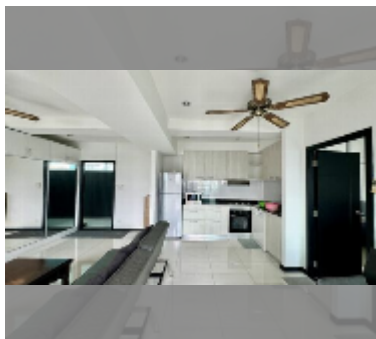

Condo for sale 2 bedroom 68.14 m² in Siam Oriental Elegance 2, Pattaya

฿ 3,500,000

UNIT PARAMETERS:

UID	FS-243195
quota	thai quota
type	2 bedroom
size	68.14m²
floor	8
view	city view
quality	good
equipment: furniture, air conditioner, internet, television, washing-machine, dishwasher, refrigerator	
online viewing	yes

PROJECT PARAMETERS:

district	Pratumnak
buildings	1
floors	8
built in	2014
maintenance	฿ 31,890/year

FACILITIES:

General information: lowrise, meters to beach: 500, minutes to beach: 10, pets are allowed, covered parking.

Swimming pool: rooftop pool.

Chill zone: garden, rooftop chillout.

Other: CCTV, security, laundry.