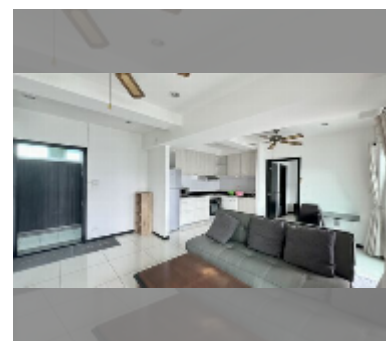

Condo for sale 2 bedroom 68.14 m² in Siam Oriental Elegance 2, Pattaya

฿ 3,500,000

UNIT PARAMETERS:

UID	FS-243195
quota	thai quota
type	2 bedroom
size	68.14m²
floor	8
view	city view
quality	good
equipment: furniture, air conditioner, internet, television, washing-machine, dishwasher, refrigerator	
online viewing	yes

PROJECT PARAMETERS:

district	Pratumnak
buildings	1
floors	8
built in	2014
maintenance	฿ 31,890/year

FACILITIES:

General information: lowrise, meters to beach: 500, minutes to beach: 10, pets are allowed, covered parking.

Swimming pool: rooftop pool.

Chill zone: garden, rooftop chillout.

Other: CCTV, security, laundry.