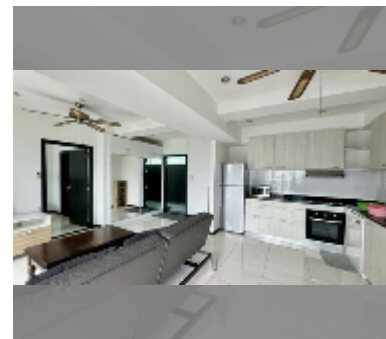

Condo for sale 2 bedroom 68.14 m² in Siam Oriental Elegance 2, Pattaya

฿ 3,500,000

UNIT PARAMETERS:

UID	FS-243195
quota	thai quota
type	2 bedroom
size	68.14m²
floor	8
view	city view
quality	good
equipment: furniture, air conditioner, internet, television, washing-machine, dishwasher, refrigerator	
online viewing	yes

PROJECT PARAMETERS:

district	Pratumnak
buildings	1
floors	8
built in	2014
maintenance	฿ 31,890/year

FACILITIES:

General information: lowrise, meters to beach: 500, minutes to beach: 10, pets are allowed, covered parking.

Swimming pool: rooftop pool.

Chill zone: garden, rooftop chillout.

Other: CCTV, security, laundry.