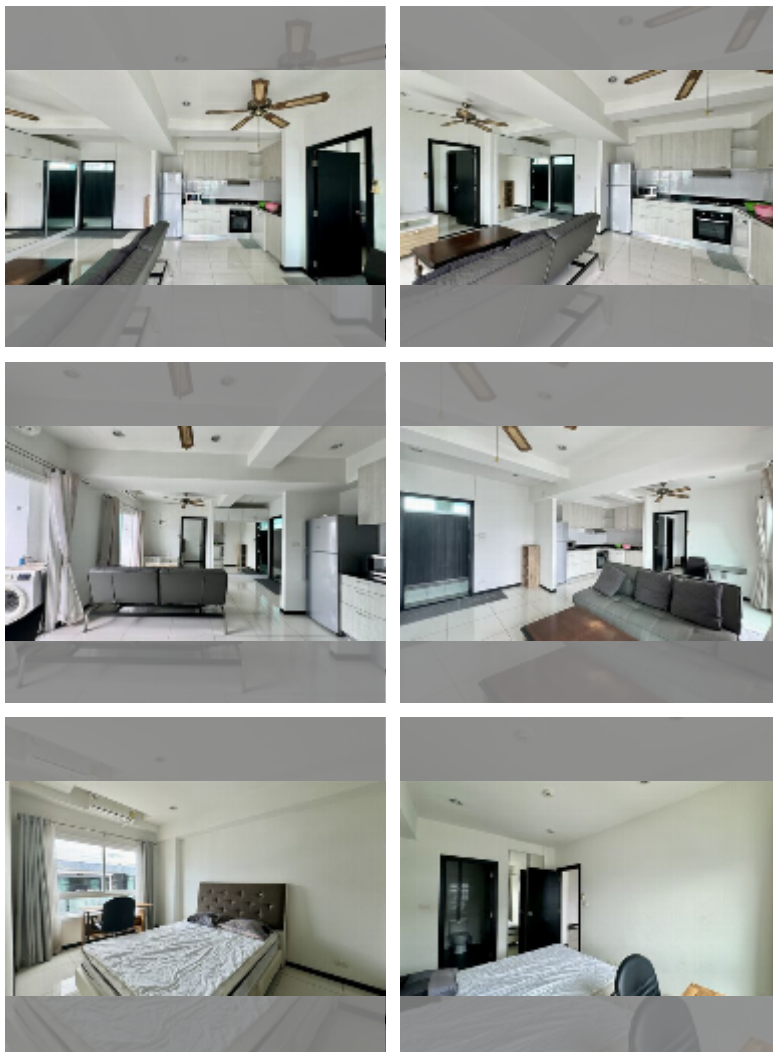

Condo for sale 2 bedroom 68.14 m² in Siam Oriental Elegance 2, Pattaya

฿ 3,500,000

UNIT PARAMETERS:

UID	FS-243195
quota	thai quota
type	2 bedroom
size	68.14m²
floor	8
view	city view
quality	good
equipment: furniture, air conditioner, internet, television, washing-machine, dishwasher, refrigerator	
online viewing	yes

PROJECT PARAMETERS:

district	Pratumnak
buildings	1
floors	8
built in	2014
maintenance	฿ 31,890/year

FACILITIES:

General information: lowrise, meters to beach: 500, minutes to beach: 10, pets are allowed, covered parking.

Swimming pool: rooftop pool.

Chill zone: garden, rooftop chillout.

Other: CCTV, security, laundry.