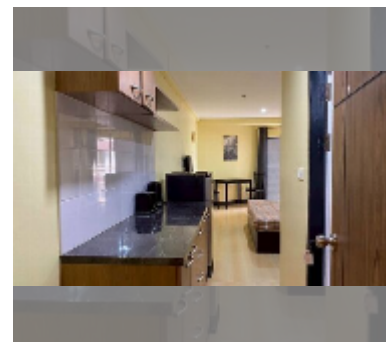

Condo for sale studio 30 m² in Jomtien beach condominium, Pattaya

฿ 1,230,000

UNIT PARAMETERS:

UID	FS-243190
quota	foreign quota
type	studio
size	30m²
floor	3
view	city view
equipment: furniture, air conditioner, television, refrigerator	

PROJECT PARAMETERS:

district	Jomtien
buildings	5
floors	18
built in	1993

FACILITIES:

General information: highrise, open parking.

Swimming pool: swimming pool.

Chill zone: chill zone.

Health zone: gym.

Other: CCTV, security, minimart.