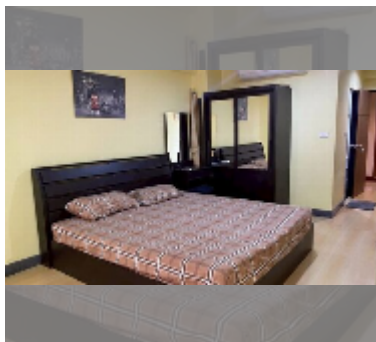

Condo for sale studio 30 m² in Jomtien beach condominium, Pattaya

฿ 1,230,000

UNIT PARAMETERS:

UID	FS-243190
quota	foreign quota
type	studio
size	30m²
floor	3
view	city view
equipment: furniture, air conditioner, television, refrigerator	

PROJECT PARAMETERS:

district	Jomtien
buildings	5
floors	18
built in	1993

FACILITIES:

General information: highrise, open parking.

Swimming pool: swimming pool.

Chill zone: chill zone.

Health zone: gym.

Other: CCTV, security, minimart.