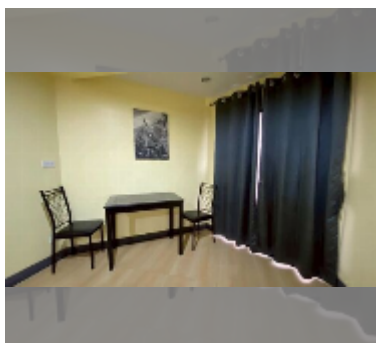

Condo for sale studio 30 m² in Jomtien beach condominium, Pattaya

฿ 1,230,000

UNIT PARAMETERS:

UID	FS-243190
quota	foreign quota
type	studio
size	30m²
floor	3
view	city view
equipment: furniture, air conditioner, television, refrigerator	

PROJECT PARAMETERS:

district	Jomtien
buildings	5
floors	18
built in	1993

FACILITIES:

General information: highrise, open parking.

Swimming pool: swimming pool.

Chill zone: chill zone.

Health zone: gym.

Other: CCTV, security, minimart.