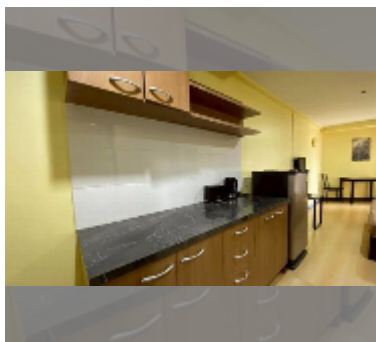

Condo for sale studio 30 m² in Jomtien beach condominium, Pattaya

฿ 1,230,000

UNIT PARAMETERS:

UID	FS-243190
quota	foreign quota
type	studio
size	30m²
floor	3
view	city view
equipment: furniture, air conditioner, television, refrigerator	

PROJECT PARAMETERS:

district	Jomtien
buildings	5
floors	18
built in	1993

FACILITIES:

General information: highrise, open parking.

Swimming pool: swimming pool.

Chill zone: chill zone.

Health zone: gym.

Other: CCTV, security, minimart.