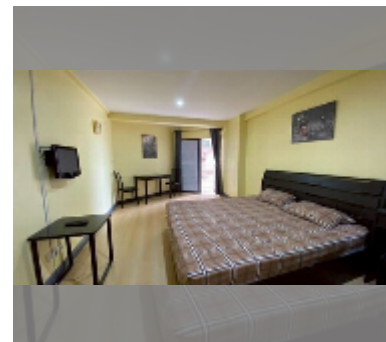

Condo for sale studio 30 m² in Jomtien beach condominium, Pattaya

฿ 1,230,000

UNIT PARAMETERS:

UID	FS-243190
quota	foreign quota
type	studio
size	30m²
floor	3
view	city view
equipment: furniture, air conditioner, television, refrigerator	

PROJECT PARAMETERS:

district	Jomtien
buildings	5
floors	18
built in	1993

FACILITIES:

General information: highrise, open parking.

Swimming pool: swimming pool.

Chill zone: chill zone.

Health zone: gym.

Other: CCTV, security, minimart.