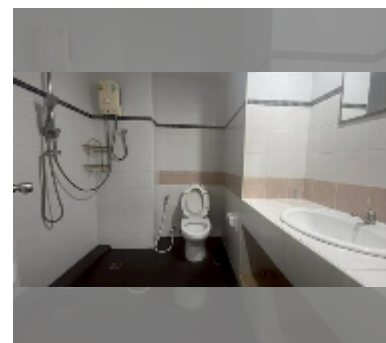

Condo for sale studio 30 m² in Jomtien beach condominium, Pattaya

฿ 1,230,000

UNIT PARAMETERS:

UID	FS-243190
quota	foreign quota
type	studio
size	30m²
floor	3
view	city view
equipment: furniture, air conditioner, television, refrigerator	

PROJECT PARAMETERS:

district	Jomtien
buildings	5
floors	18
built in	1993

FACILITIES:

General information: highrise, open parking.

Swimming pool: swimming pool.

Chill zone: chill zone.

Health zone: gym.

Other: CCTV, security, minimart.