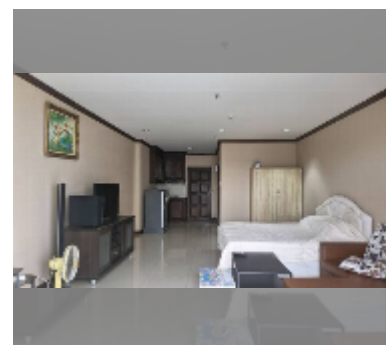

Condo for sale studio 48 m² in View Talay 5, Pattaya

฿ 2,800,000

UNIT PARAMETERS:

UID	FS-243189
quota	thai quota
type	studio
size	48m²
floor	14
view	sea view

equipment: furniture, air conditioner, television, refrigerator

PROJECT PARAMETERS:

district	Thappraya
buildings	2
floors	22
built in	2007
maintenance	฿ 11,520/year

FACILITIES:

General information: highrise, meters to beach: 150, minutes to beach: 3, open parking, covered parking.

Swimming pool: swimming pool.

Other: reception, CCTV, security, minimart, laundry, room service.