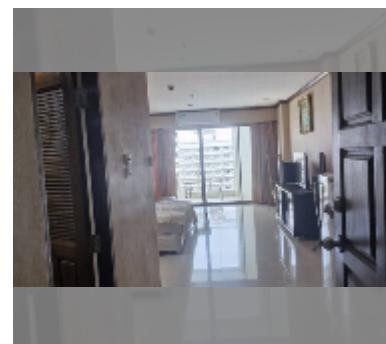

Condo for sale studio 48 m² in View Talay 5, Pattaya

฿ 2,800,000

UNIT PARAMETERS:

UID	FS-243189
quota	thai quota
type	studio
size	48m²
floor	14
view	sea view

equipment: furniture, air conditioner, television, refrigerator

PROJECT PARAMETERS:

district	Thappraya
buildings	2
floors	22
built in	2007
maintenance	฿ 11,520/year

FACILITIES:

General information: highrise, meters to beach: 150, minutes to beach: 3, open parking, covered parking.

Swimming pool: swimming pool.

Other: reception, CCTV, security, minimart, laundry, room service.