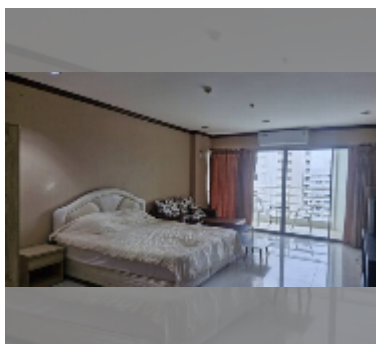

Condo for sale studio 48 m² in View Talay 5, Pattaya

฿ 2,800,000

UNIT PARAMETERS:

UID	FS-243189
quota	thai quota
type	studio
size	48m²
floor	14
view	sea view

equipment: furniture, air conditioner, television, refrigerator

PROJECT PARAMETERS:

district	Thappraya
buildings	2
floors	22
built in	2007
maintenance	฿ 11,520/year

FACILITIES:

General information: highrise, meters to beach: 150, minutes to beach: 3, open parking, covered parking.

Swimming pool: swimming pool.

Other: reception, CCTV, security, minimart, laundry, room service.