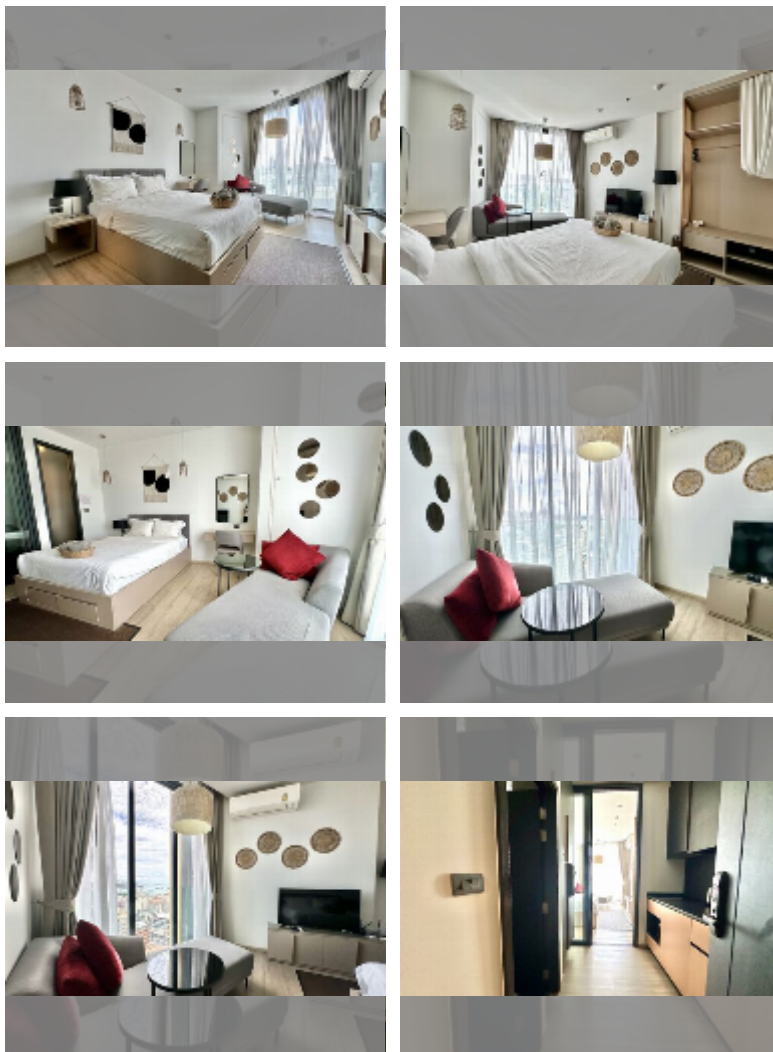

Condo for sale studio 26.98 m² in Edge Central Pattaya, Pattaya

฿ 5,850,000

UNIT PARAMETERS:

UID	FS-243188
quota	foreign quota
type	studio
size	26.98m²
floor	16
view	sea view
quality	good
equipment: furniture, air conditioner	

PROJECT PARAMETERS:

district	Central Pattaya
buildings	1
floors	31
built in	2021

FACILITIES:

General information: highrise, meters to beach: 500, minutes to beach: 10, multi-level parking, covered parking.

Swimming pool: swimming pool, rooftop pool, pool bar .

Chill zone: chill zone, garden, rooftop chillout, barbeque areas.

Health zone: gym, sauna.

Other: reception, lobby, meeting room, games room, CCTV, security.