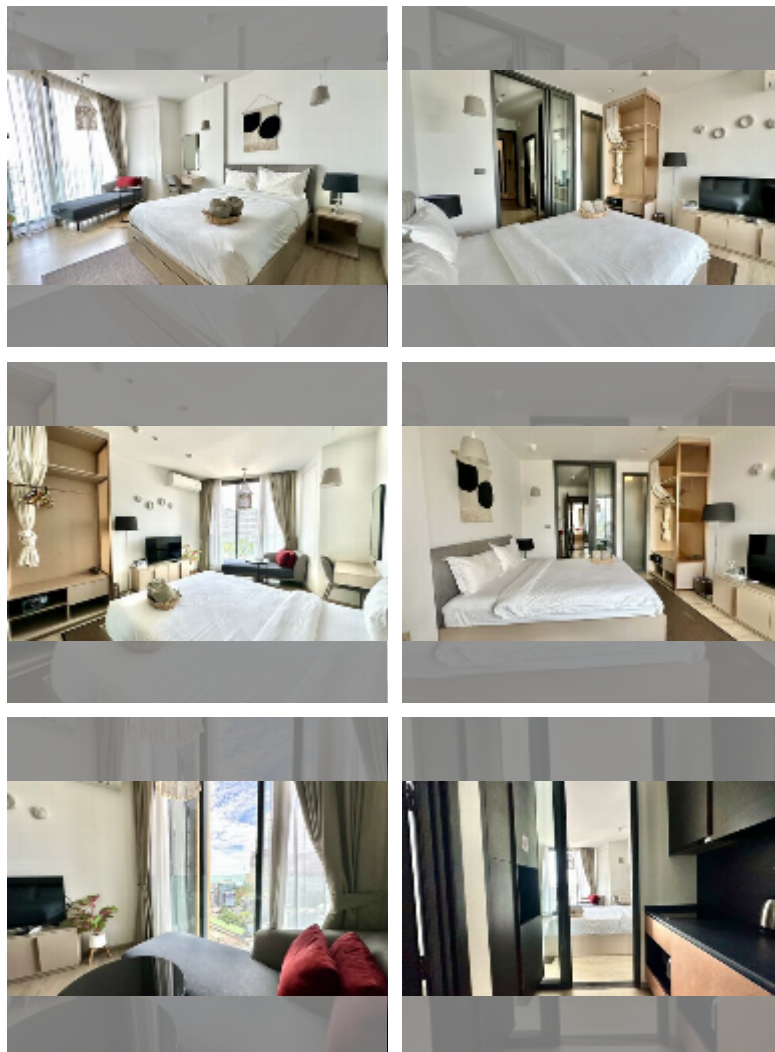

Condo for sale studio 26.77 m² in Edge Central Pattaya, Pattaya

฿ 5,850,000

UNIT PARAMETERS:

UID	FS-243187
quota	foreign quota
type	studio
size	26.77m²
floor	16
view	sea view
quality	good
equipment: furniture, air conditioner, television	

PROJECT PARAMETERS:

district	Central Pattaya
buildings	1
floors	31
built in	2021

FACILITIES:

General information: highrise, meters to beach: 500, minutes to beach: 10, multy-level parking, covered parking.

Swimming pool: swimming pool, rooftop pool, pool bar .

Chill zone: chill zone, garden, rooftop chillout, barbeque areas.

Health zone: gym, sauna.

Other: reception, lobby, meeting room, games room, CCTV, security.