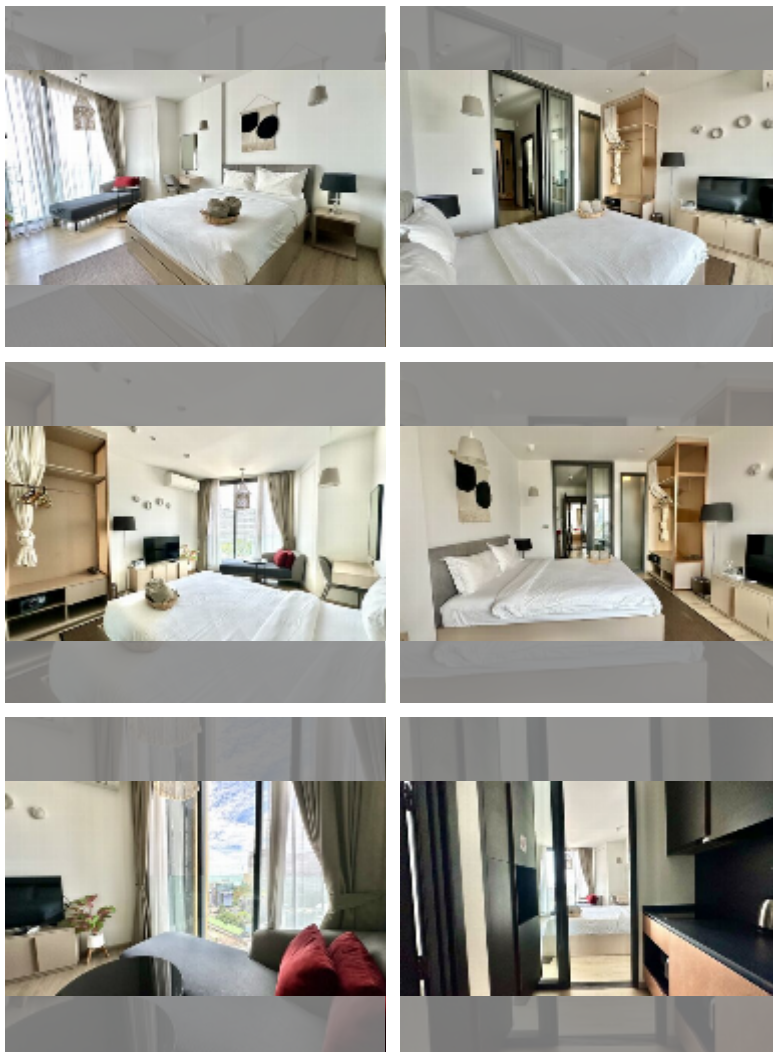

## Condo for sale 1 bedroom 26.77 m<sup>2</sup> in Edge Central Pattaya, Pattaya

**฿ 5,850,000**

### UNIT PARAMETERS:

UID	FS-243187
quota	foreign quota
type	1 bedroom
size	26.77m <sup>2</sup>
floor	16
view	sea view
quality	good
equipment: furniture, air conditioner, television	

**Health zone:** gym, sauna.

**Other:** reception, lobby, meeting room, games room, CCTV, security.

[details](#)