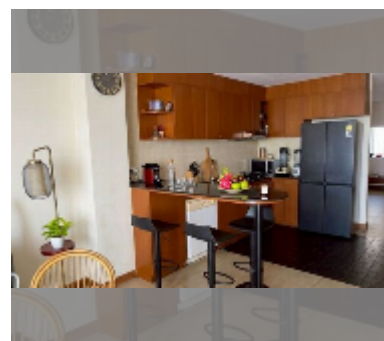

Condo for sale 3 bedroom 202 m² in Executive Residence 4, Pattaya

฿ 8,770,000

UNIT PARAMETERS:

UID	FS-243183
quota	foreign quota
type	3 bedroom
size	202m²
floor	7
view	sea view
quality	good
equipment: furniture, air conditioner, television, washing-machine, refrigerator	

PROJECT PARAMETERS:

district	Pratumnak
buildings	1
floors	7
built in	2010

FACILITIES:

- General information: lowrise, underground parking.
- Swimming pool: swimming pool, kids pool, jacuzzi.
- Chill zone: chill zone, garden.
- Health zone: gym.
- Other: reception, lobby, CCTV, security.