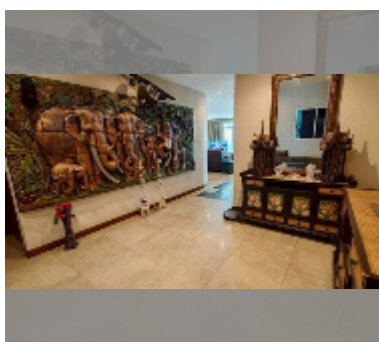

Condo for sale 3 bedroom 202 m² in Executive Residence 4, Pattaya

฿ 8,770,000

UNIT PARAMETERS:

UID	FS-243183
quota	foreign quota
type	3 bedroom
size	202m²
floor	7
view	sea view
quality	good
equipment: furniture, air conditioner, television, washing-machine, refrigerator	

PROJECT PARAMETERS:

district	Pratumnak
buildings	1
floors	7
built in	2010

FACILITIES:

- General information: lowrise, underground parking.
- Swimming pool: swimming pool, kids pool, jacuzzi.
- Chill zone: chill zone, garden.
- Health zone: gym.
- Other: reception, lobby, CCTV, security.