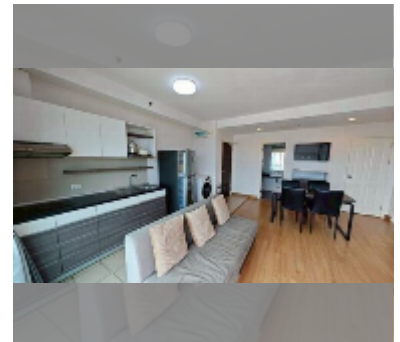

Condo for sale 2 bedroom 84 m² in Supalai Mare, Pattaya

฿ 4,690,000

UNIT PARAMETERS:

UID	FS-243182
quota	foreign quota
type	2 bedroom
size	84m²
floor	29
view	sea view
quality	good
equipment: furniture, air conditioner, television, refrigerator	

PROJECT PARAMETERS:

district	Theprasit
buildings	1
floors	35
built in	2016
maintenance	฿ 30,240/year

FACILITIES:

General information: highrise, meters to beach: 600, minutes to beach: 8, open parking, multy-level parking, covered parking.

Swimming pool: swimming pool, kids pool, waterfall.

Chill zone: chill zone, garden.

Health zone: gym.

Other: lobby, CCTV, security, laundry.