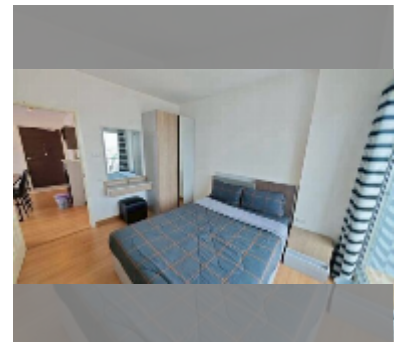

Condo for sale 2 bedroom 84 m² in Supalai Mare, Pattaya

฿ 4,690,000

UNIT PARAMETERS:

UID	FS-243182
quota	foreign quota
type	2 bedroom
size	84m²
floor	29
view	sea view
quality	good
equipment: furniture, air conditioner, television, refrigerator	

PROJECT PARAMETERS:

district	Theprasit
buildings	1
floors	35
built in	2016
maintenance	฿ 30,240/year

FACILITIES:

General information: highrise, meters to beach: 600, minutes to beach: 8, open parking, multy-level parking, covered parking.

Swimming pool: swimming pool, kids pool, waterfall.

Chill zone: chill zone, garden.

Health zone: gym.

Other: lobby, CCTV, security, laundry.