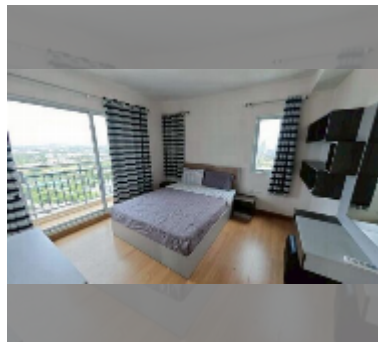

Condo for sale 2 bedroom 84 m² in Supalai Mare, Pattaya

฿ 4,690,000

UNIT PARAMETERS:

UID	FS-243182
quota	foreign quota
type	2 bedroom
size	84m²
floor	29
view	sea view
quality	good
equipment: furniture, air conditioner, television, refrigerator	

PROJECT PARAMETERS:

district	Theprasit
buildings	1
floors	35
built in	2016
maintenance	฿ 30,240/year

FACILITIES:

General information: highrise, meters to beach: 600, minutes to beach: 8, open parking, multy-level parking, covered parking.

Swimming pool: swimming pool, kids pool, waterfall.

Chill zone: chill zone, garden.

Health zone: gym.

Other: lobby, CCTV, security, laundry.