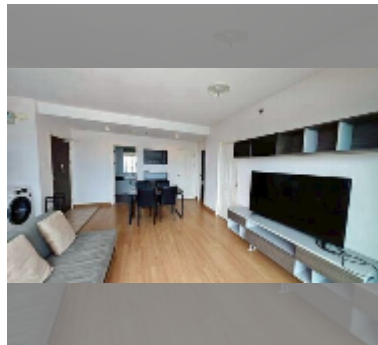

Condo for sale 2 bedroom 84 m² in Supalai Mare, Pattaya

฿ 4,690,000

UNIT PARAMETERS:

UID	FS-243182
quota	foreign quota
type	2 bedroom
size	84m²
floor	29
view	sea view
quality	good
equipment: furniture, air conditioner, television, refrigerator	

PROJECT PARAMETERS:

district	Theprasit
buildings	1
floors	35
built in	2016
maintenance	฿ 30,240/year

FACILITIES:

General information: highrise, meters to beach: 600, minutes to beach: 8, open parking, multy-level parking, covered parking.

Swimming pool: swimming pool, kids pool, waterfall.

Chill zone: chill zone, garden.

Health zone: gym.

Other: lobby, CCTV, security, laundry.