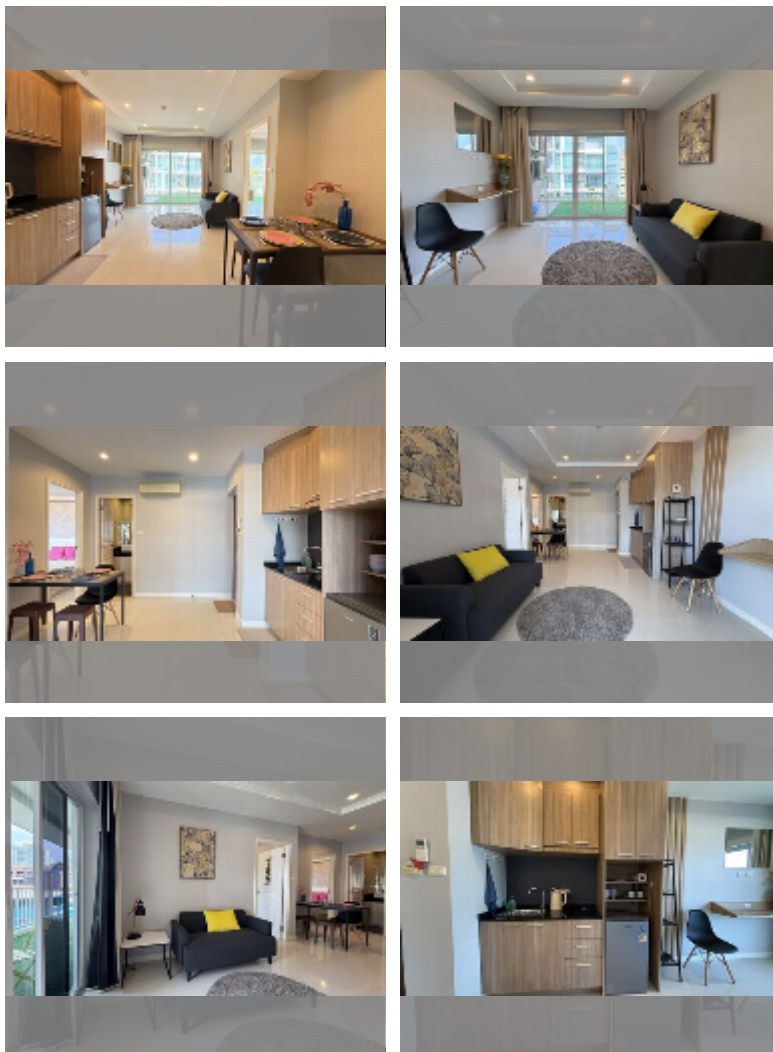

Condo for sale 2 bedroom 62.12 m² in New Nordic Trend 1, Pattaya

฿ 5,650,000

UNIT PARAMETERS:

UID	FS-243179
quota	foreign quota
type	2 bedroom
size	62.12m ²
floor	6
view	city view

PROJECT PARAMETERS:

district	Pratumnak
buildings	1
floors	6
built in	2014

FACILITIES:

General information: lowrise, meters to beach: 500, minutes to beach: 7, underground parking.

Swimming pool: swimming pool, rooftop pool, sunbathing area.

Health zone: gym.

Other: reception, lobby, CCTV, security, minimart, laundry, room service.