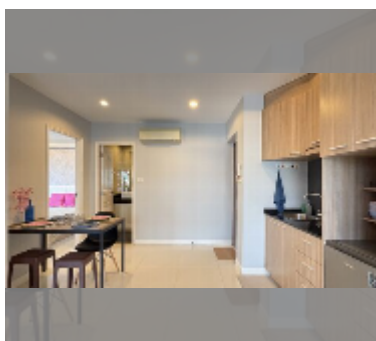

Condo for sale 2 bedroom 62.12 m² in New Nordic Trend 1, Pattaya

฿ 5,650,000

UNIT PARAMETERS:

UID	FS-243179
quota	foreign quota
type	2 bedroom
size	62.12m²
floor	6
view	city view

PROJECT PARAMETERS:

district	Pratumnak
buildings	1
floors	6
built in	2014

FACILITIES:

General information: lowrise, meters to beach: 500, minutes to beach: 7, underground parking.

Swimming pool: swimming pool, rooftop pool, sunbathing area.

Health zone: gym.

Other: reception, lobby, CCTV, security, minimart, laundry, room service.