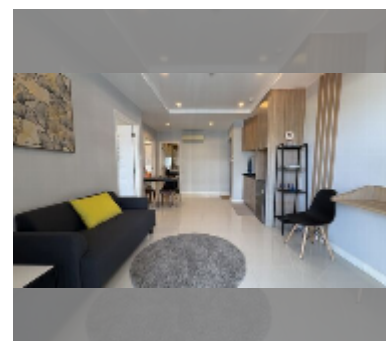

Condo for sale 2 bedroom 62.12 m² in New Nordic Trend 1, Pattaya

฿ 5,650,000

UNIT PARAMETERS:

UID	FS-243179
quota	foreign quota
type	2 bedroom
size	62.12m ²
floor	6
view	city view

PROJECT PARAMETERS:

district	Pratumnak
buildings	1
floors	6
built in	2014

FACILITIES:

General information: lowrise, meters to beach: 500, minutes to beach: 7, underground parking.

Swimming pool: swimming pool, rooftop pool, sunbathing area.

Health zone: gym.

Other: reception, lobby, CCTV, security, minimart, laundry, room service.