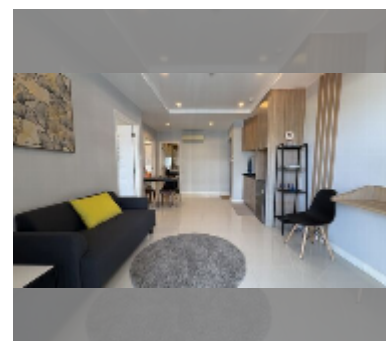

Condo for sale 2 bedroom 62.12 m² in New Nordic Trend 1, Pattaya

฿ 5,650,000

UNIT PARAMETERS:

UID	FS-243179
quota	foreign quota
type	2 bedroom
size	62.12m²
floor	6
view	city view

PROJECT PARAMETERS:

district	Pratumnak
buildings	1
floors	6
built in	2014

FACILITIES:

General information: lowrise, meters to beach: 500, minutes to beach: 7, underground parking.

Swimming pool: swimming pool, rooftop pool, sunbathing area.

Health zone: gym.

Other: reception, lobby, CCTV, security, minimart, laundry, room service.