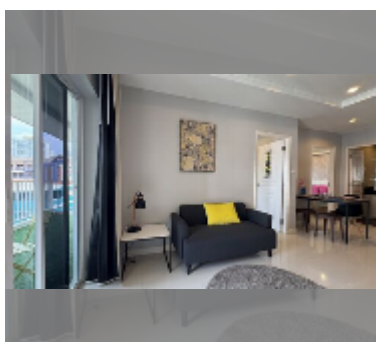

Condo for sale 2 bedroom 62.12 m² in New Nordic Trend 1, Pattaya

฿ 5,650,000

UNIT PARAMETERS:

UID	FS-243179
quota	foreign quota
type	2 bedroom
size	62.12m²
floor	6
view	city view

PROJECT PARAMETERS:

district	Pratumnak
buildings	1
floors	6
built in	2014

FACILITIES:

General information: lowrise, meters to beach: 500, minutes to beach: 7, underground parking.

Swimming pool: swimming pool, rooftop pool, sunbathing area.

Health zone: gym.

Other: reception, lobby, CCTV, security, minimart, laundry, room service.