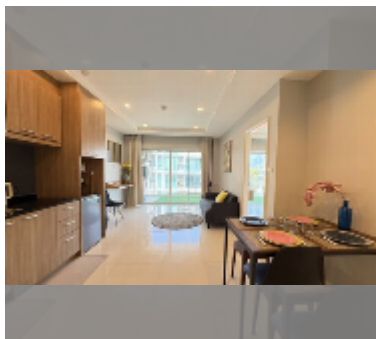

Condo for sale 2 bedroom 62.12 m² in New Nordic Trend 1, Pattaya

฿ 5,650,000

UNIT PARAMETERS:

UID	FS-243179
quota	foreign quota
type	2 bedroom
size	62.12m²
floor	6
view	city view

PROJECT PARAMETERS:

district	Pratumnak
buildings	1
floors	6
built in	2014

FACILITIES:

General information: lowrise, meters to beach: 500, minutes to beach: 7, underground parking.

Swimming pool: swimming pool, rooftop pool, sunbathing area.

Health zone: gym.

Other: reception, lobby, CCTV, security, minimart, laundry, room service.