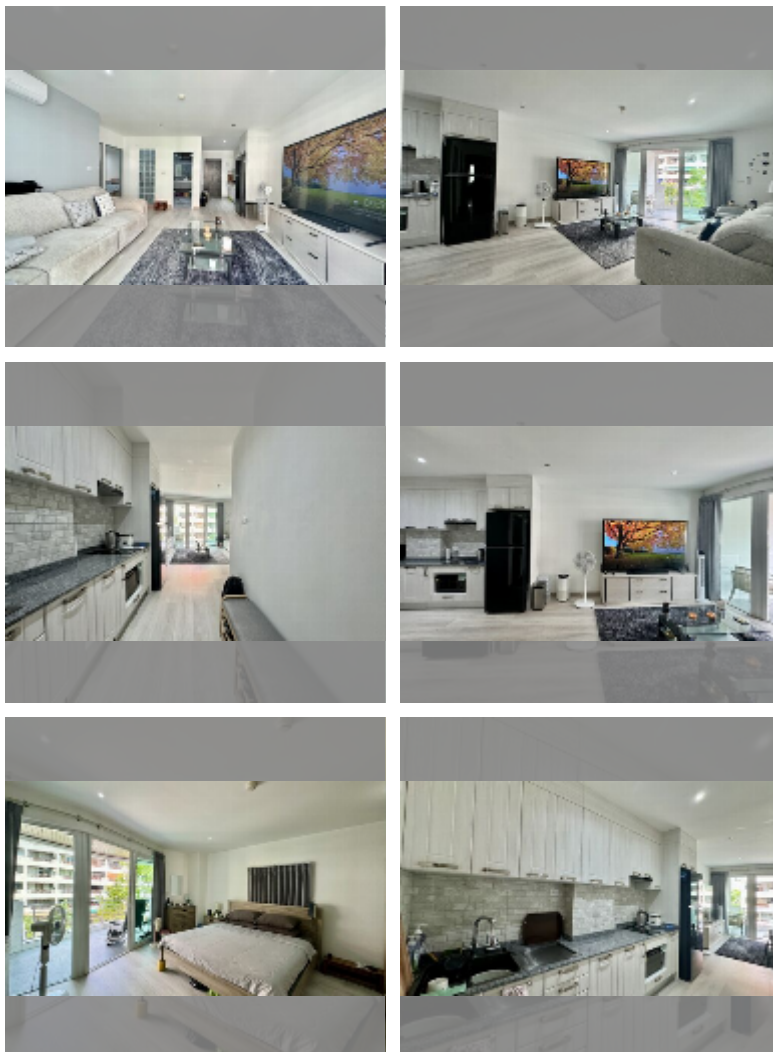

Condo for sale 2 bedroom 95 m² in Jomtien Plaza Residence, Pattaya

฿ 6,500,000

UNIT PARAMETERS:

UID	FS-243178
quota	foreign quota
type	2 bedroom
size	95m²
floor	3
view	city view
quality	excellent

equipment: furniture, kitchen appliances, air conditioner, television, washing-machine, refrigerator

online viewing	yes

PROJECT PARAMETERS:

district	Jomtien
buildings	3
floors	6
built in	2008

FACILITIES:

General information: resort, meters to beach: 320, covered parking.

Swimming pool: swimming pool.

Health zone: gym.

Other: reception, lobby, CCTV, security.