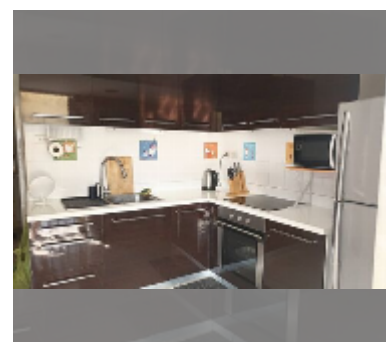

Condo for sale 2 bedroom 47 m² in Sombat Condoview, Pattaya

฿ 1,950,000

UNIT PARAMETERS:

UID	FS-243177
quota	thai quota
type	2 bedroom
size	47m²
floor	5
view	city view
equipment: furniture, air conditioner, television, washing-machine, refrigerator	

PROJECT PARAMETERS:

district	Pratumnak
buildings	1
floors	10
built in	1990

FACILITIES:

General information: highrise, meters to beach: 850, minutes to beach: 10, pets are allowed, covered parking.
Other: reception, lobby, CCTV, security.