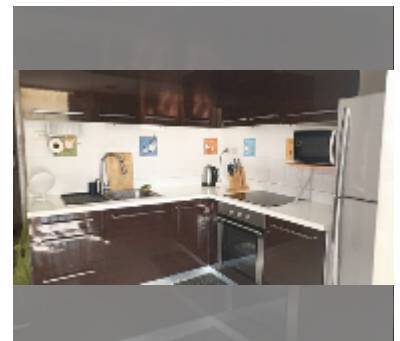

Condo for sale 2 bedroom 47 m² in Sombat Condoview, Pattaya

฿ 1,950,000

UNIT PARAMETERS:

UID	FS-243177
quota	thai quota
type	2 bedroom
size	47m²
floor	5
view	city view
equipment: furniture, air conditioner, television, washing-machine, refrigerator	

PROJECT PARAMETERS:

district	Pratumnak
buildings	1
floors	10
built in	1990

FACILITIES:

General information: highrise, meters to beach: 850, minutes to beach: 10, pets are allowed, covered parking.

Other: reception, lobby, CCTV, security.