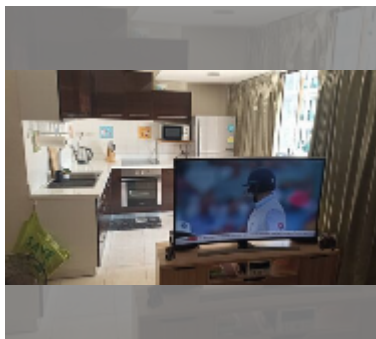

Condo for sale 2 bedroom 47 m² in Sombat Condoview, Pattaya

฿ 1,950,000

UNIT PARAMETERS:

UID	FS-243177
quota	thai quota
type	2 bedroom
size	47m²
floor	5
view	city view
equipment: furniture, air conditioner, television, washing-machine, refrigerator	

PROJECT PARAMETERS:

district	Pratumnak
buildings	1
floors	10
built in	1990

FACILITIES:

General information: highrise, meters to beach: 850, minutes to beach: 10, pets are allowed, covered parking.
Other: reception, lobby, CCTV, security.