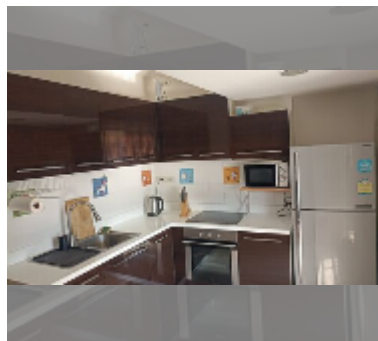

Condo for sale 2 bedroom 47 m² in Sombat Condoview, Pattaya

฿ 1,950,000

UNIT PARAMETERS:

UID	FS-243177
quota	thai quota
type	2 bedroom
size	47m²
floor	5
view	city view
equipment: furniture, air conditioner, television, washing-machine, refrigerator	

PROJECT PARAMETERS:

district	Pratumnak
buildings	1
floors	10
built in	1990

FACILITIES:

General information: highrise, meters to beach: 850, minutes to beach: 10, pets are allowed, covered parking.

Other: reception, lobby, CCTV, security.