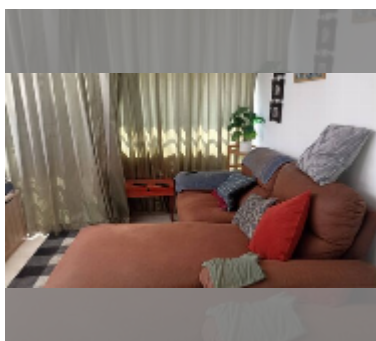

Condo for sale 2 bedroom 47 m² in Sombat Condoview, Pattaya

฿ 1,950,000

UNIT PARAMETERS:

UID	FS-243177
quota	thai quota
type	2 bedroom
size	47m²
floor	5
view	city view
equipment: furniture, air conditioner, television, washing-machine, refrigerator	

PROJECT PARAMETERS:

district	Pratumnak
buildings	1
floors	10
built in	1990

FACILITIES:

General information: highrise, meters to beach: 850, minutes to beach: 10, pets are allowed, covered parking.
Other: reception, lobby, CCTV, security.