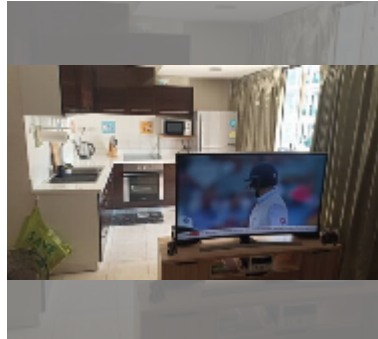

Condo for sale 2 bedroom 47 m² in Sombat Condoview, Pattaya

฿ 1,950,000

UNIT PARAMETERS:

UID	FS-243177
quota	thai quota
type	2 bedroom
size	47m²
floor	5
view	city view
equipment: furniture, air conditioner, television, washing-machine, refrigerator	

PROJECT PARAMETERS:

district	Pratumnak
buildings	1
floors	10
built in	1990

FACILITIES:

General information: highrise, meters to beach: 850, minutes to beach: 10, pets are allowed, covered parking.

Other: reception, lobby, CCTV, security.