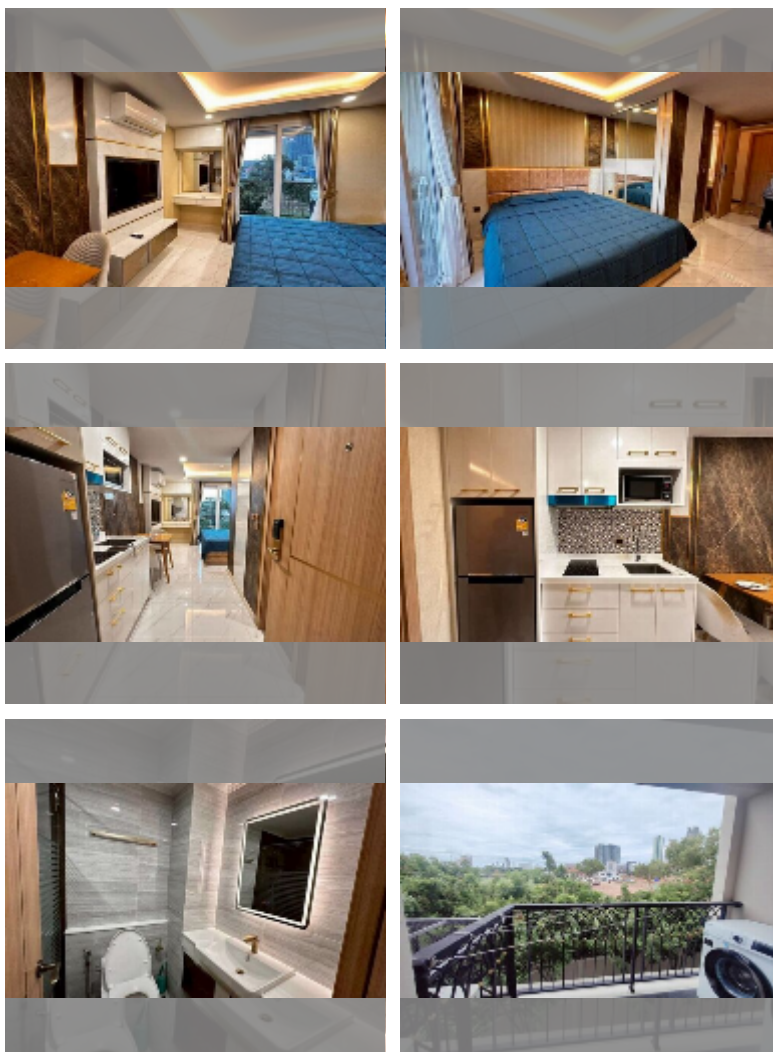

Condo for sale studio 25 m² in Dusit Grand Park 2, Pattaya

฿ 1,990,000

UNIT PARAMETERS:

UID	FS-243176
quota	foreign quota
type	studio
size	25m ²
floor	2
view	city view
quality	good
equipment: furniture, air conditioner, television, washing-machine, refrigerator	

PROJECT PARAMETERS:

district	Jomtien
buildings	5
floors	8
built in	2022

FACILITIES:

General information: boutique, underground parking.

Swimming pool: swimming pool, kids pool, jacuzzi.

Chill zone: chill zone, garden.

Health zone: gym.

Other: lobby, clubhouse, CCTV, security.

[details](#)