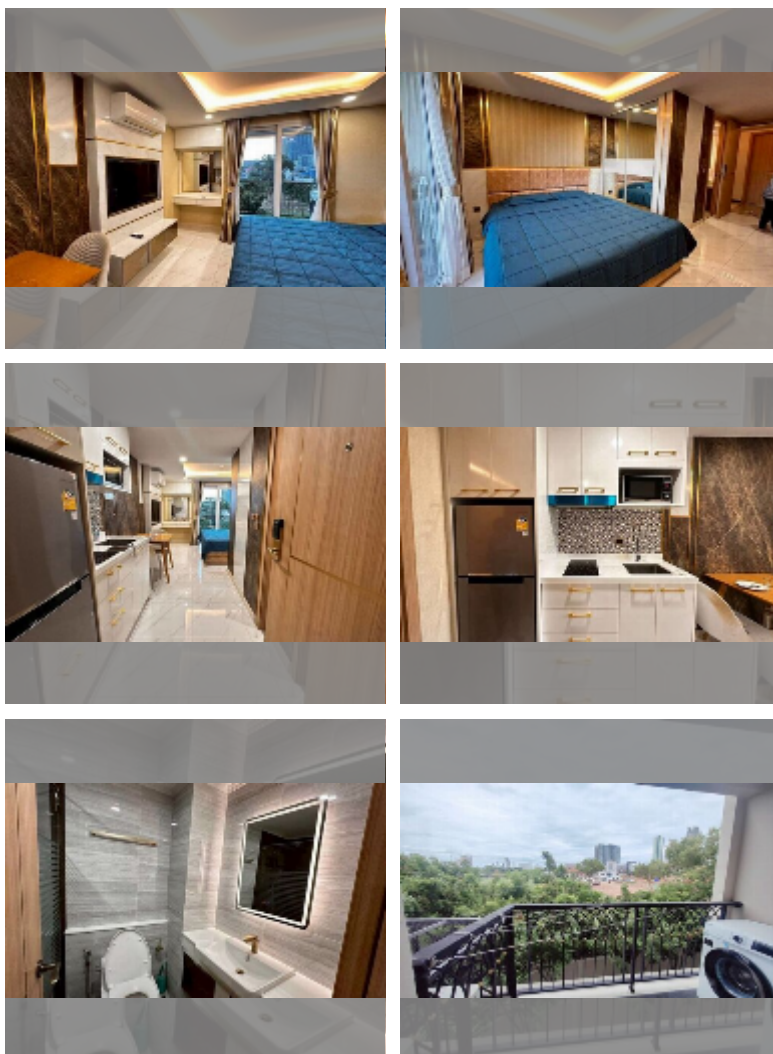

Condo for sale studio 25 m² in Dusit Grand Park 2, Pattaya

฿ 1,990,000

UNIT PARAMETERS:

UID	FS-243176
quota	foreign quota
type	studio
size	25m ²
floor	2
view	city view
quality	good
equipment: furniture, air conditioner, television, washing-machine, refrigerator	

PROJECT PARAMETERS:

district	Jomtien
buildings	5
floors	8
built in	2022

FACILITIES:

General information: boutique, underground parking.

Swimming pool: swimming pool, kids pool, jacuzzi.

Chill zone: chill zone, garden.

Health zone: gym.

Other: lobby, clubhouse, CCTV, security.

[details](#)