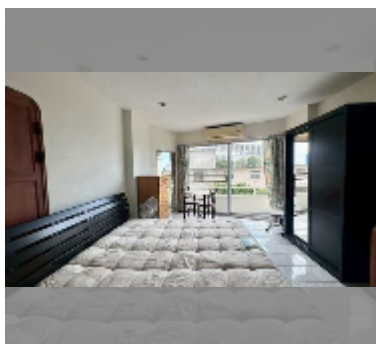

Condo for sale studio 28 m² in View Talay 1, Pattaya

฿ 1,190,000

UNIT PARAMETERS:

UID	FS-243175
quota	foreign quota
type	studio
size	28m²
floor	4
view	city view
quality	good
equipment: furniture, air conditioner, television, refrigerator	

PROJECT PARAMETERS:

district	Thappraya
buildings	2
floors	15
built in	1997
maintenance	฿ 6,720/year

FACILITIES:

General information: highrise, meters to beach: 600, minutes to beach: 10, open parking.

Swimming pool: swimming pool, kids pool.

Chill zone: garden.

Health zone: massage.

Other: lobby, CCTV, security, minimart, laundry, room service.