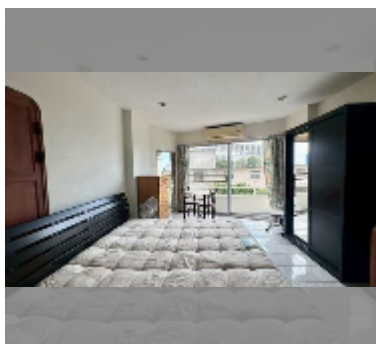

Condo for sale studio 28 m² in View Talay 1, Pattaya

฿ 1,190,000

UNIT PARAMETERS:

UID	FS-243175
quota	foreign quota
type	studio
size	28m ²
floor	4
view	city view
quality	good
equipment: furniture, air conditioner, television, refrigerator	

Chill zone: garden.

Health zone: massage.

Other: lobby, CCTV, security, minimart, laundry, room service.

details