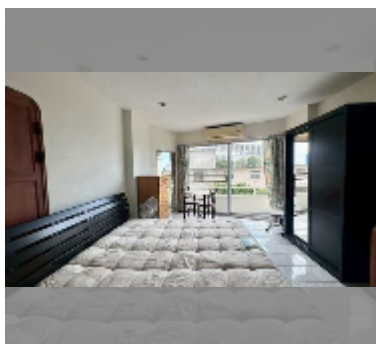

Condo for sale studio 28 m² in View Talay 1, Pattaya

฿ 1,190,000

UNIT PARAMETERS:

| | |
|---|------------------|
| UID | FS-243175 |
| quota | foreign quota |
| type | studio |
| size | 28m ² |
| floor | 4 |
| view | city view |
| quality | good |
| equipment: furniture, air conditioner, television, refrigerator | |

Swimming pool: swimming pool, kids pool.

Chill zone: garden.

Health zone: massage.

Other: lobby, CCTV, security, minimart, laundry, room service.

details