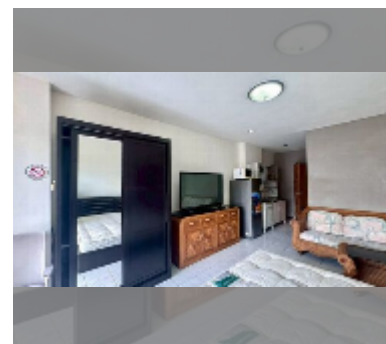

Condo for sale studio 28 m² in View Talay 1, Pattaya

฿ 1,190,000

UNIT PARAMETERS:

| | |
|---|------------------|
| UID | FS-243175 |
| quota | foreign quota |
| type | studio |
| size | 28m ² |
| floor | 4 |
| view | city view |
| quality | good |
| equipment: furniture, air conditioner, television, refrigerator | |

Swimming pool: swimming pool, kids pool.

Chill zone: garden.

Health zone: massage.

Other: lobby, CCTV, security, minimart, laundry, room service.

details