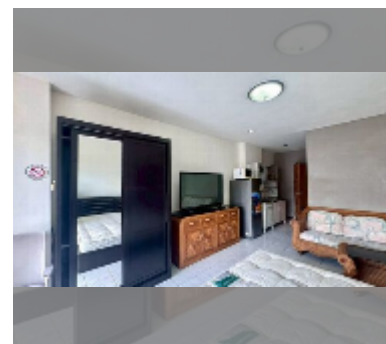

Condo for sale studio 28 m² in View Talay 1, Pattaya

฿ 1,190,000

UNIT PARAMETERS:

UID	FS-243175
quota	foreign quota
type	studio
size	28m²
floor	4
view	city view
quality	good
equipment: furniture, air conditioner, television, refrigerator	

PROJECT PARAMETERS:

district	Thappraya
buildings	2
floors	15
built in	1997
maintenance	฿ 6,720/year

FACILITIES:

General information: highrise, meters to beach: 600, minutes to beach: 10, open parking.

Swimming pool: swimming pool, kids pool.

Chill zone: garden.

Health zone: massage.

Other: lobby, CCTV, security, minimart, laundry, room service.