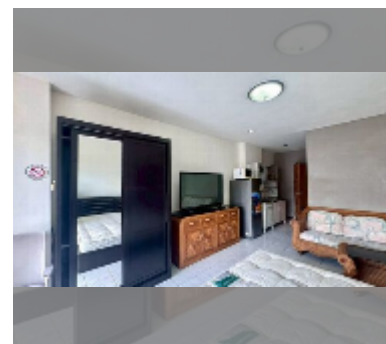

Condo for sale studio 28 m² in View Talay 1, Pattaya

฿ 1,190,000

UNIT PARAMETERS:

UID	FS-243175
quota	foreign quota
type	studio
size	28m ²
floor	4
view	city view
quality	good
equipment: furniture, air conditioner, television, refrigerator	

Chill zone: garden.

Health zone: massage.

Other: lobby, CCTV, security, minimart, laundry, room service.

details