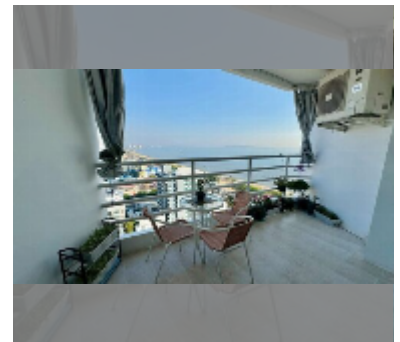

Condo for sale studio 48 m² in View Talay 8, Pattaya

฿ 3,590,000

UNIT PARAMETERS:

UID	FS-243174
quota	foreign quota
type	studio
size	48m²
floor	17
view	sea view
quality	good
equipment: furniture, air conditioner, television, refrigerator	

PROJECT PARAMETERS:

district	Jomtien
buildings	1
floors	30
built in	2010

FACILITIES:

General information: highrise, covered parking.

Swimming pool: swimming pool.

Chill zone: garden.

Health zone: gym.

Other: kids playgarden, CCTV, security.