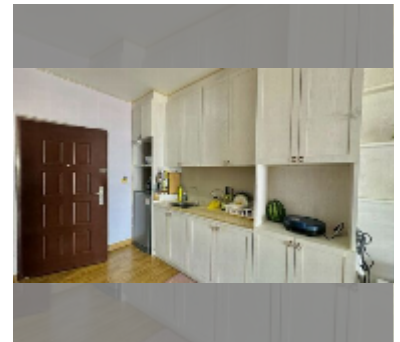

Condo for sale studio 48 m² in View Talay 8, Pattaya

฿ 3,590,000

UNIT PARAMETERS:

UID	FS-243174
quota	foreign quota
type	studio
size	48m²
floor	17
view	sea view
quality	good
equipment: furniture, air conditioner, television, refrigerator	

PROJECT PARAMETERS:

district	Jomtien
buildings	1
floors	30
built in	2010

FACILITIES:

General information: highrise, covered parking.

Swimming pool: swimming pool.

Chill zone: garden.

Health zone: gym.

Other: kids playgarden, CCTV, security.