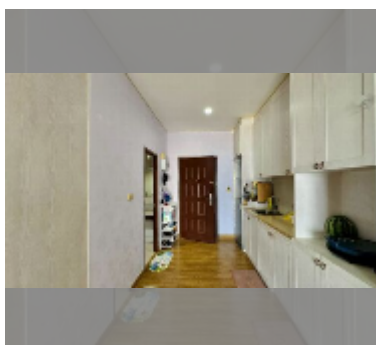

Condo for sale studio 48 m² in View Talay 8, Pattaya

฿ 3,590,000

UNIT PARAMETERS:

UID	FS-243174
quota	foreign quota
type	studio
size	48m²
floor	17
view	sea view
quality	good
equipment: furniture, air conditioner, television, refrigerator	

PROJECT PARAMETERS:

district	Jomtien
buildings	1
floors	30
built in	2010

FACILITIES:

General information: highrise, covered parking.

Swimming pool: swimming pool.

Chill zone: garden.

Health zone: gym.

Other: kids playgarden, CCTV, security.