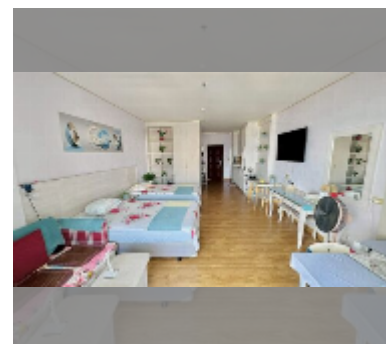

Condo for sale studio 48 m² in View Talay 8, Pattaya

฿ 3,590,000

UNIT PARAMETERS:

UID	FS-243174
quota	foreign quota
type	studio
size	48m²
floor	17
view	sea view
quality	good
equipment: furniture, air conditioner, television, refrigerator	

PROJECT PARAMETERS:

district	Jomtien
buildings	1
floors	30
built in	2010

FACILITIES:

General information: highrise, covered parking.

Swimming pool: swimming pool.

Chill zone: garden.

Health zone: gym.

Other: kids playgarden, CCTV, security.