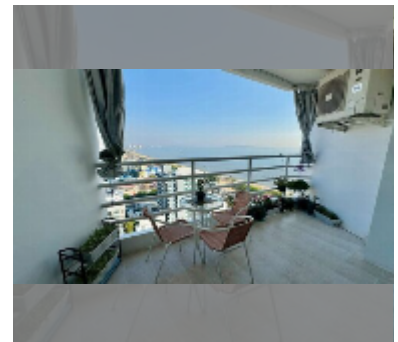

Condo for sale studio 48 m² in View Talay 8, Pattaya

฿ 3,590,000

UNIT PARAMETERS:

UID	FS-243174
quota	foreign quota
type	studio
size	48m²
floor	17
view	sea view
quality	good
equipment: furniture, air conditioner, television, refrigerator	

PROJECT PARAMETERS:

district	Jomtien
buildings	1
floors	30
built in	2010

FACILITIES:

General information: highrise, covered parking.

Swimming pool: swimming pool.

Chill zone: garden.

Health zone: gym.

Other: kids playgarden, CCTV, security.