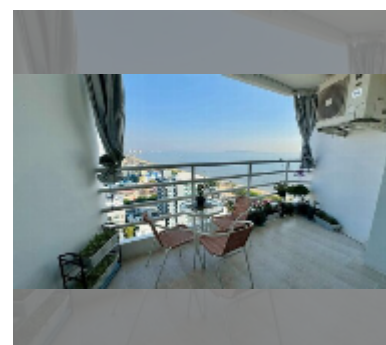

Condo for sale studio 48 m² in View Talay 8, Pattaya

฿ 3,590,000

UNIT PARAMETERS:

UID	FS-243174
quota	foreign quota
type	studio
size	48m²
floor	17
view	sea view
quality	good
equipment: furniture, air conditioner, television, refrigerator	

PROJECT PARAMETERS:

district	Jomtien
buildings	1
floors	30
built in	2010

FACILITIES:

General information: highrise, covered parking.

Swimming pool: swimming pool.

Chill zone: garden.

Health zone: gym.

Other: kids playgarden, CCTV, security.