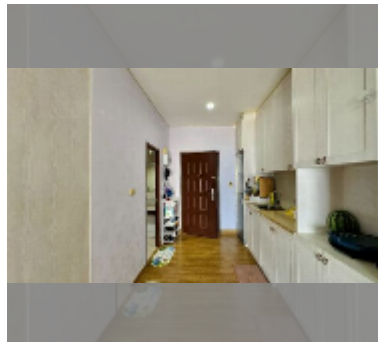

Condo for sale studio 48 m² in View Talay 8, Pattaya

฿ 3,590,000

UNIT PARAMETERS:

UID	FS-243174
quota	foreign quota
type	studio
size	48m²
floor	17
view	sea view
quality	good
equipment: furniture, air conditioner, television, refrigerator	

PROJECT PARAMETERS:

district	Jomtien
buildings	1
floors	30
built in	2010

FACILITIES:

General information: highrise, covered parking.

Swimming pool: swimming pool.

Chill zone: garden.

Health zone: gym.

Other: kids playgarden, CCTV, security.